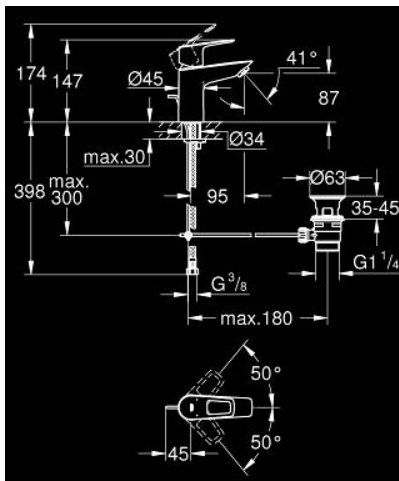

23 877 001 **BAULOOP SINGLE-LEVER BASIN MIXER 1/2"**
S-SIZE

TOOTE KIRJELDUS

- Värvus: chrome
- single hole installation
- metal lever
- GROHE SmoothControl 28 mm ceramic cartridge
- with temperature limiter
- GROHE LongLife finish
- Protected Water Ways no contact of water with lead or nickel inside the tap
- Low Flow Rate for exceptional efficiency
- maximum flow rate (at 3 bar): 3.5 l/min
- rapid installation system
- plastic pop-up waste set 1 1/4"
- flexible connection hoses
- professional edition

23 877 001 **BAULOOP SINGLE-LEVER BASIN MIXER 1/2"**
S-SIZE

VARUOSAD, september 2018 – nüüd

- 1: Cartridge (Tellimuse number 48533000)
- 2: Mousseur (Tellimuse number 42604000)
- 3: Pop-up rod (Tellimuse number 46739000)
- 4: Shank mounting kit (Tellimuse number 46249000)
- 5: Waste set 1 1/4" (Tellimuse number 28910000)
- 5.1: Plug (Tellimuse number 07182000)
- 5.2: Eccentric rod (Tellimuse number 07052000)
- 6: Eccentric rod (Tellimuse number 07341000)*
- 7: Mounting wrench (Tellimuse number 19017000)*