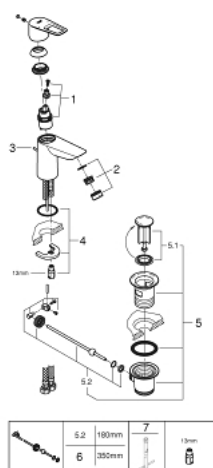

23 877 001 **BAULOOP SINGLE-LEVER BASIN MIXER 1/2"**
S-SIZE

TOOTE KIRJELDUS

- Värvus: chrome
- single hole installation
- metal lever
- GROHE SmoothControl 28 mm ceramic cartridge
- with temperature limiter
- GROHE LongLife finish
- Protected Water Ways no contact of water with lead or nickel inside the tap
- Low Flow Rate for exceptional efficiency
- maximum flow rate (at 3 bar): 3.5 l/min
- rapid installation system
- plastic pop-up waste set 1 1/4"
- flexible connection hoses
- professional edition

23 877 001 **BAULOOP SINGLE-LEVER BASIN MIXER 1/2"**
S-SIZE

VARUOSAD, september 2018 – nüüd

- 1: Cartridge (Tellimuse number 48533000)
- 2: Mousseur (Tellimuse number 42604000)
- 3: Pop-up rod (Tellimuse number 46739000)
- 4: Shank mounting kit (Tellimuse number 46249000)
- 5: Waste set 1 1/4" (Tellimuse number 28910000)
- 5.1: Plug (Tellimuse number 07182000)
- 5.2: Eccentric rod (Tellimuse number 07052000)
- 6: Eccentric rod (Tellimuse number 07341000)*
- 7: Mounting wrench (Tellimuse number 19017000)*