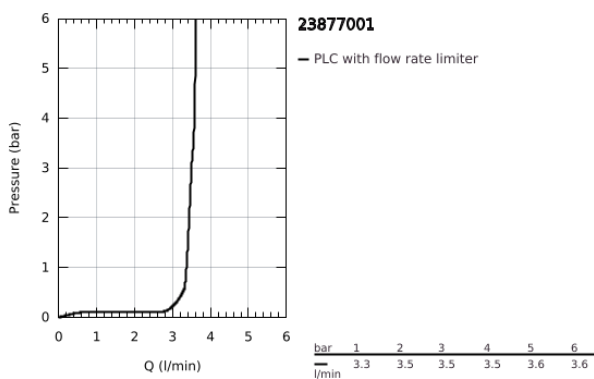

23 877 001 **BAULOOP SINGLE-LEVER BASIN MIXER 1/2"**
S-SIZE

TOOTE KIRJELDUS

- Värvus: chrome
- single hole installation
- metal lever
- GROHE SmoothControl 28 mm ceramic cartridge
- with temperature limiter
- GROHE LongLife finish
- Protected Water Ways no contact of water with lead or nickel inside the tap
- Low Flow Rate for exceptional efficiency
- maximum flow rate (at 3 bar): 3.5 l/min
- rapid installation system
- plastic pop-up waste set 1 1/4"
- flexible connection hoses
- professional edition

23 877 001 **BAULOOP SINGLE-LEVER BASIN MIXER 1/2"**
S-SIZE

VARUOSAD, september 2018 – nüüd

- 1: Cartridge (Tellimuse number 48533000)
- 2: Mousseur (Tellimuse number 42604000)
- 3: Pop-up rod (Tellimuse number 46739000)
- 4: Shank mounting kit (Tellimuse number 46249000)
- 5: Waste set 1 1/4" (Tellimuse number 28910000)
- 5.1: Plug (Tellimuse number 07182000)
- 5.2: Eccentric rod (Tellimuse number 07052000)
- 6: Eccentric rod (Tellimuse number 07341000)*
- 7: Mounting wrench (Tellimuse number 19017000)*