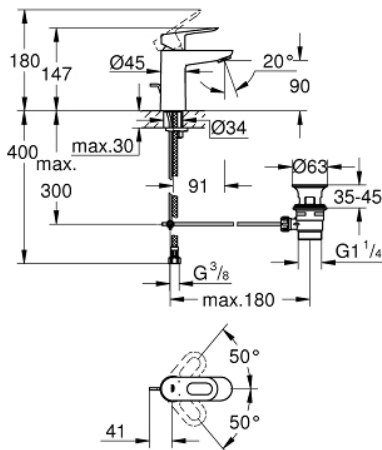

23 803 000 **BAULOOP SINGLE-LEVER BASIN MIXER 1/2"**
S-SIZE

TOOTE KIRJELDUS

- Värvus: chrome
- single hole installation
- metal lever
- GROHE SilkMove 28 mm ceramic cartridge
- with temperature limiter
- GROHE LongLife finish
- GROHE EcoJoy - less water, perfect flow
- maximum flow rate (at 3 bar): 5 l/min
- rapid installation system
- plastic pop-up waste set 1 1/4"
- flexible connection hoses

23 803 000 BAULOOP SINGLE-LEVER BASIN MIXER 1/2" S-SIZE

VARUOSAD, november 2016 – nüüd

- 1: Lever (Tellimuse number 46695000)
- 2: Fitting ring (Tellimuse number 46715000)
- 3: Cartridge (Tellimuse number 46580000)
- 4: Pop-up rod (Tellimuse number 46739000)
- 5: Mousseur (Tellimuse number 48159000)
- 6: Shank mounting kit (Tellimuse number 46249000)
- 7: Waste set 1 1/4" (Tellimuse number 28910000)
- 7.1: Plug (Tellimuse number 07182000)
- 7.2: Eccentric rod (Tellimuse number 07052000)
- 8: Eccentric rod (Tellimuse number 07341000)*
- 9: Mounting wrench (Tellimuse number 19017000)*