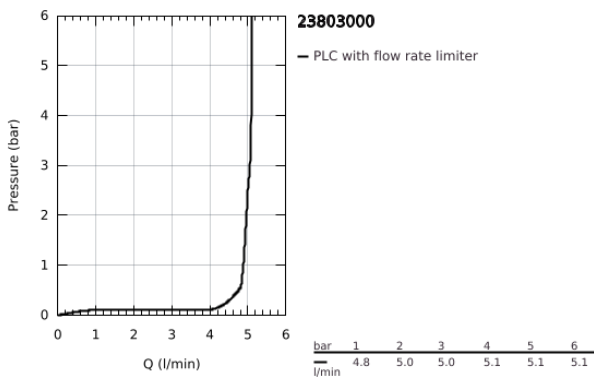

23 803 000 **BAULOOP SINGLE-LEVER BASIN MIXER 1/2"**
S-SIZE

TOOTE KIRJELDUS

- Värvus: chrome
- single hole installation
- metal lever
- GROHE SilkMove 28 mm ceramic cartridge
- with temperature limiter
- GROHE LongLife finish
- GROHE EcoJoy - less water, perfect flow
- maximum flow rate (at 3 bar): 5 l/min
- rapid installation system
- plastic pop-up waste set 1 1/4"
- flexible connection hoses

23 803 000 BAULOOP SINGLE-LEVER BASIN MIXER 1/2" S-SIZE

VARUOSAD, november 2016 – nüüd

- 1: Lever (Tellimuse number 46695000)
- 2: Fitting ring (Tellimuse number 46715000)
- 3: Cartridge (Tellimuse number 46580000)
- 4: Pop-up rod (Tellimuse number 46739000)
- 5: Mousseur (Tellimuse number 48159000)
- 6: Shank mounting kit (Tellimuse number 46249000)
- 7: Waste set 1 1/4" (Tellimuse number 28910000)
- 7.1: Plug (Tellimuse number 07182000)
- 7.2: Eccentric rod (Tellimuse number 07052000)
- 8: Eccentric rod (Tellimuse number 07341000)*
- 9: Mounting wrench (Tellimuse number 19017000)*