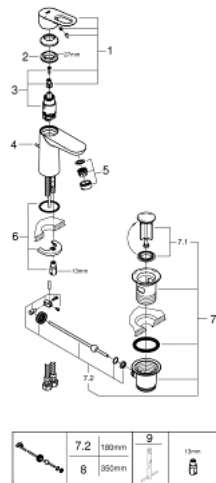

23 803 000 **BAULOOP SINGLE-LEVER BASIN MIXER 1/2"**
S-SIZE

TOOTE KIRJELDUS

- Värvus: chrome
- single hole installation
- metal lever
- GROHE SilkMove 28 mm ceramic cartridge
- with temperature limiter
- GROHE LongLife finish
- GROHE EcoJoy - less water, perfect flow
- maximum flow rate (at 3 bar): 5 l/min
- rapid installation system
- plastic pop-up waste set 1 1/4"
- flexible connection hoses

23 803 000 BAULOOP SINGLE-LEVER BASIN MIXER 1/2" S-SIZE

VARUOSAD, november 2016 – nüüd

- 1: Lever (Tellimuse number 46695000)
- 2: Fitting ring (Tellimuse number 46715000)
- 3: Cartridge (Tellimuse number 46580000)
- 4: Pop-up rod (Tellimuse number 46739000)
- 5: Mousseur (Tellimuse number 48159000)
- 6: Shank mounting kit (Tellimuse number 46249000)
- 7: Waste set 1 1/4" (Tellimuse number 28910000)
- 7.1: Plug (Tellimuse number 07182000)
- 7.2: Eccentric rod (Tellimuse number 07052000)
- 8: Eccentric rod (Tellimuse number 07341000)*
- 9: Mounting wrench (Tellimuse number 19017000)*