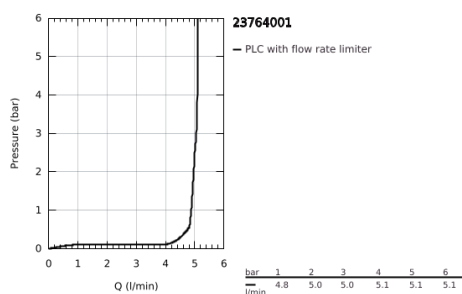

23 764 001 **BAULOOP SINGLE-LEVER BASIN MIXER 1/2"**  
**XL-SIZE**

**TOOTE KIRJELDUS**

- Värvus: chrome
- for free-standing basins
- metal lever
- GROHE SmoothControl 28 mm ceramic cartridge
- with temperature limiter
- GROHE LongLife finish
- Protected Water Ways no contact of water with lead or nickel inside the tap
- GROHE EcoJoy - less water, perfect flow
- maximum flow rate (at 3 bar): 5 l/min
- rapid installation system
- smooth body
- flexible connection hoses
- professional edition

23 764 001 **BAULOOP SINGLE-LEVER BASIN MIXER 1/2"**  
**XL-SIZE**

**VARUOSAD**, september 2018 – nüüd

- 1: Cartridge (Tellimuse number 48518000)
- 2: Flow straightener (Tellimuse number 46837000)
- 3: Shank mounting kit (Tellimuse number 46249000)
- 4: Waste set with push-open plug (Tellimuse number 65807000)\*
- 5: Mounting wrench (Tellimuse number 19017000)\*