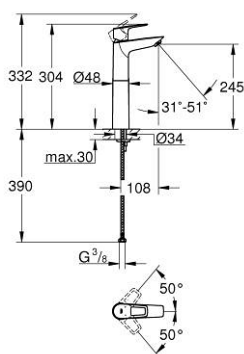

23 764 001 **BAULOOP SINGLE-LEVER BASIN MIXER 1/2"**  
**XL-SIZE**

**TOOTE KIRJELDUS**

- Värvus: chrome
- for free-standing basins
- metal lever
- GROHE SmoothControl 28 mm ceramic cartridge
- with temperature limiter
- GROHE LongLife finish
- Protected Water Ways no contact of water with lead or nickel inside the tap
- GROHE EcoJoy - less water, perfect flow
- maximum flow rate (at 3 bar): 5 l/min
- rapid installation system
- smooth body
- flexible connection hoses
- professional edition

23 764 001 **BAULOOP SINGLE-LEVER BASIN MIXER 1/2"**  
**XL-SIZE**

**VARUOSAD**, september 2018 – nüüd

- 1: Cartridge (Tellimuse number 48518000)
- 2: Flow straightener (Tellimuse number 46837000)
- 3: Shank mounting kit (Tellimuse number 46249000)
- 4: Waste set with push-open plug (Tellimuse number 65807000)\*
- 5: Mounting wrench (Tellimuse number 19017000)\*