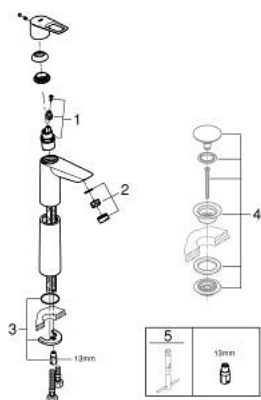

23 764 001 **BAULOOP SINGLE-LEVER BASIN MIXER 1/2"**  
**XL-SIZE**

**TOOTE KIRJELDUS**

- Värvus: chrome
- for free-standing basins
- metal lever
- GROHE SmoothControl 28 mm ceramic cartridge
- with temperature limiter
- GROHE LongLife finish
- Protected Water Ways no contact of water with lead or nickel inside the tap
- GROHE EcoJoy - less water, perfect flow
- maximum flow rate (at 3 bar): 5 l/min
- rapid installation system
- smooth body
- flexible connection hoses
- professional edition

23 764 001 **BAULOOP SINGLE-LEVER BASIN MIXER 1/2"**  
**XL-SIZE**

**VARUOSAD**, september 2018 – nüüd

- 1: Cartridge (Tellimuse number 48518000)
- 2: Flow straightener (Tellimuse number 46837000)
- 3: Shank mounting kit (Tellimuse number 46249000)
- 4: Waste set with push-open plug (Tellimuse number 65807000)\*
- 5: Mounting wrench (Tellimuse number 19017000)\*