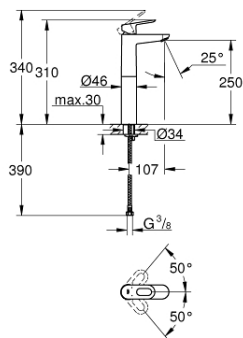

23 764 000 BAULOOP SINGLE-LEVER BASIN MIXER 1/2" XL-SIZE

TOOTE KIRJELDUS

- Värvus: chrome
- single hole installation
- for free-standing basins
- metal lever
- GROHE SmoothControl 28 mm ceramic cartridge
- GROHE LongLife finish
- GROHE EcoJoy - less water, perfect flow
- maximum flow rate (at 3 bar): 5 l/min
- rapid installation system
- smooth body
- flexible connection hoses

23 764 000 **BAULOOP SINGLE-LEVER BASIN MIXER 1/2"**
XL-SIZE

VARUOSAD, mai 2016 – nüüd

1: Lever (Tellimuse number 46695000)

2: Fitting ring (Tellimuse number 46715000)

3: Cartridge (Tellimuse number 46580000)

4: Mousseur (Tellimuse number 48159000)

5: Shank mounting kit (Tellimuse number 46249000)

6: Mounting wrench (Tellimuse number 19017000)*

* Lisatarvikud