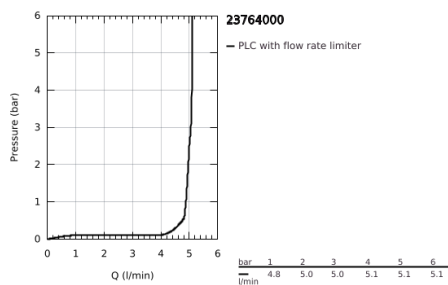

23 764 000 BAULOOP SINGLE-LEVER BASIN MIXER 1/2" XL-SIZE

TOOTE KIRJELDUS

- Värvus: chrome
- single hole installation
- for free-standing basins
- metal lever
- GROHE SmoothControl 28 mm ceramic cartridge
- GROHE LongLife finish
- GROHE EcoJoy - less water, perfect flow
- maximum flow rate (at 3 bar): 5 l/min
- rapid installation system
- smooth body
- flexible connection hoses

23 764 000 **BAULOOP SINGLE-LEVER BASIN MIXER 1/2"**
XL-SIZE

VARUOSAD, mai 2016 – nüüd

1: Lever (Tellimuse number 46695000)

2: Fitting ring (Tellimuse number 46715000)

3: Cartridge (Tellimuse number 46580000)