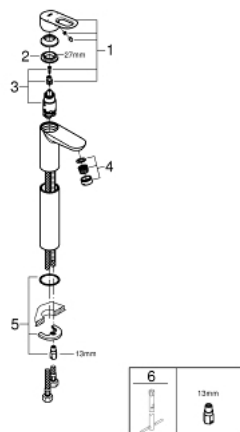

23 764 000 BAULOOP SINGLE-LEVER BASIN MIXER 1/2" XL-SIZE

TOOTE KIRJELDUS

- Värvus: chrome
- single hole installation
- for free-standing basins
- metal lever
- GROHE SmoothControl 28 mm ceramic cartridge
- GROHE LongLife finish
- GROHE EcoJoy - less water, perfect flow
- maximum flow rate (at 3 bar): 5 l/min
- rapid installation system
- smooth body
- flexible connection hoses

23 764 000 **BAULOOP SINGLE-LEVER BASIN MIXER 1/2"**
XL-SIZE

VARUOSAD, mai 2016 – nüüd

1: Lever (Tellimuse number 46695000)

2: Fitting ring (Tellimuse number 46715000)

3: Cartridge (Tellimuse number 46580000)

4: Mousseur (Tellimuse number 48159000)

5: Shank mounting kit (Tellimuse number 46249000)

6: Mounting wrench (Tellimuse number 19017000)*

* Lisatarvikud