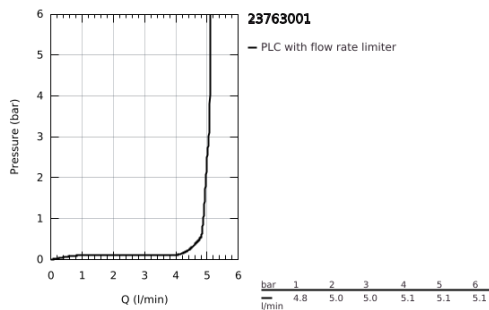

23 763 001 **BAULOOP SINGLE-LEVER BASIN MIXER 1/2"**  
**L-SIZE**

**TOOTE KIRJELDUS**

- Värvus: chrome
- single hole installation
- metal lever
- GROHE SmoothControl 28 mm ceramic cartridge
- with temperature limiter
- GROHE LongLife finish
- GROHE EcoJoy - less water, perfect flow
- maximum flow rate (at 3 bar): 5 l/min
- rapid installation system
- swivel tubular spout
- plastic pop-up waste set 1 1/4"
- flexible connection hoses
- professional edition

23 763 001 **BAULOOP SINGLE-LEVER BASIN MIXER 1/2"**  
**L-SIZE**

**VARUOSAD**, september 2018 – nüüd

- 1: Cap (Tellimuse number 46581000)
- 2: Fitting ring (Tellimuse number 46715000)
- 3: Cartridge (Tellimuse number 46580000)
- 4: Mousseur (Tellimuse number 13935000)
- 5: Safety ring (Tellimuse number 4825700M)
- 6: Pop-up rod (Tellimuse number 46739000)
- 7: Shank mounting kit (Tellimuse number 46249000)
- 8: Waste set 1 1/4" (Tellimuse number 28910000)
- 8.1: Plug (Tellimuse number 07182000)
- 8.2: Eccentric rod (Tellimuse number 07052000)
- 9: Eccentric rod (Tellimuse number 07341000)\*
- 10: Mounting wrench (Tellimuse number 19017000)\*