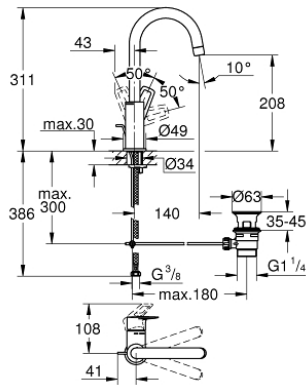

23 763 001 **BAULOOP SINGLE-LEVER BASIN MIXER 1/2"**  
**L-SIZE**

**TOOTE KIRJELDUS**

- Värvus: chrome
- single hole installation
- metal lever
- GROHE SmoothControl 28 mm ceramic cartridge
- with temperature limiter
- GROHE LongLife finish
- GROHE EcoJoy - less water, perfect flow
- maximum flow rate (at 3 bar): 5 l/min
- rapid installation system
- swivel tubular spout
- plastic pop-up waste set 1 1/4"
- flexible connection hoses
- professional edition

23 763 001 **BAULOOP SINGLE-LEVER BASIN MIXER 1/2"**  
**L-SIZE**

**VARUOSAD**, september 2018 – nüüd

- 1: Cap (Tellimuse number 46581000)
- 2: Fitting ring (Tellimuse number 46715000)
- 3: Cartridge (Tellimuse number 46580000)
- 4: Mousseur (Tellimuse number 13935000)
- 5: Safety ring (Tellimuse number 4825700M)
- 6: Pop-up rod (Tellimuse number 46739000)
- 7: Shank mounting kit (Tellimuse number 46249000)
- 8: Waste set 1 1/4" (Tellimuse number 28910000)
- 8.1: Plug (Tellimuse number 07182000)
- 8.2: Eccentric rod (Tellimuse number 07052000)
- 9: Eccentric rod (Tellimuse number 07341000)\*
- 10: Mounting wrench (Tellimuse number 19017000)\*