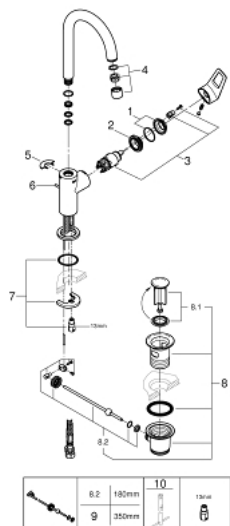

23 763 001 **BAULOOP SINGLE-LEVER BASIN MIXER 1/2"**  
**L-SIZE**

**TOOTE KIRJELDUS**

- Värvus: chrome
- single hole installation
- metal lever
- GROHE SmoothControl 28 mm ceramic cartridge
- with temperature limiter
- GROHE LongLife finish
- GROHE EcoJoy - less water, perfect flow
- maximum flow rate (at 3 bar): 5 l/min
- rapid installation system
- swivel tubular spout
- plastic pop-up waste set 1 1/4"
- flexible connection hoses
- professional edition

23 763 001 **BAULOOP SINGLE-LEVER BASIN MIXER 1/2"**  
**L-SIZE**

**VARUOSAD**, september 2018 – nüüd

- 1: Cap (Tellimuse number 46581000)
- 2: Fitting ring (Tellimuse number 46715000)
- 3: Cartridge (Tellimuse number 46580000)
- 4: Mousseur (Tellimuse number 13935000)
- 5: Safety ring (Tellimuse number 4825700M)
- 6: Pop-up rod (Tellimuse number 46739000)
- 7: Shank mounting kit (Tellimuse number 46249000)
- 8: Waste set 1 1/4" (Tellimuse number 28910000)
- 8.1: Plug (Tellimuse number 07182000)
- 8.2: Eccentric rod (Tellimuse number 07052000)
- 9: Eccentric rod (Tellimuse number 07341000)\*
- 10: Mounting wrench (Tellimuse number 19017000)\*