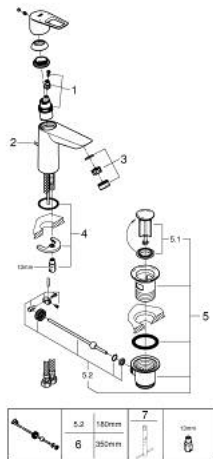

23 762 001 **BAULOOP SINGLE-LEVER BASIN MIXER 1/2"**
M-SIZE

TOOTE KIRJELDUS

- Värvus: chrome
- single hole installation
- metal lever
- GROHE SmoothControl 28 mm ceramic cartridge
- with temperature limiter
- GROHE LongLife finish
- Protected Water Ways no contact of water with lead or nickel inside the tap
- GROHE EcoJoy - less water, perfect flow
- maximum flow rate (at 3 bar): 5 l/min
- rapid installation system
- plastic pop-up waste set 1 1/4"
- flexible connection hoses
- professional edition

23 762 001 **BAULOOP SINGLE-LEVER BASIN MIXER 1/2"**
M-SIZE

VARUOSAD, september 2018 – nüüd

- 1: Cartridge (Tellimuse number 48518000)
- 2: Pop-up rod (Tellimuse number 46739000)
- 3: Mousseur (Tellimuse number 48159000)
- 4: Shank mounting kit (Tellimuse number 46249000)
- 5: Waste set 1 1/4" (Tellimuse number 28910000)
- 5.1: Plug (Tellimuse number 07182000)
- 5.2: Eccentric rod (Tellimuse number 07052000)
- 6: Eccentric rod (Tellimuse number 07341000)*
- 7: Mounting wrench (Tellimuse number 19017000)*