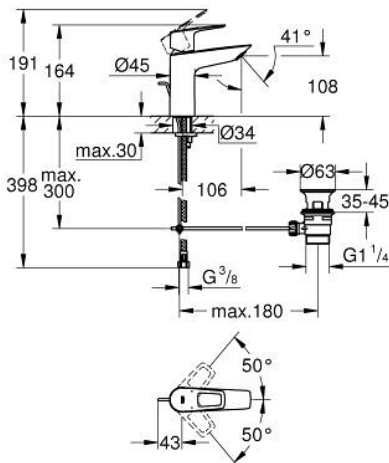

23 762 001 **BAULOOP SINGLE-LEVER BASIN MIXER 1/2"**
M-SIZE

TOOTE KIRJELDUS

- Värvus: chrome
- single hole installation
- metal lever
- GROHE SmoothControl 28 mm ceramic cartridge
- with temperature limiter
- GROHE LongLife finish
- Protected Water Ways no contact of water with lead or nickel inside the tap
- GROHE EcoJoy - less water, perfect flow
- maximum flow rate (at 3 bar): 5 l/min
- rapid installation system
- plastic pop-up waste set 1 1/4"
- flexible connection hoses
- professional edition

23 762 001 **BAULOOP SINGLE-LEVER BASIN MIXER 1/2"**
M-SIZE

VARUOSAD, september 2018 – nüüd

- 1: Cartridge (Tellimuse number 48518000)
- 2: Pop-up rod (Tellimuse number 46739000)
- 3: Mousseur (Tellimuse number 48159000)
- 4: Shank mounting kit (Tellimuse number 46249000)
- 5: Waste set 1 1/4" (Tellimuse number 28910000)
- 5.1: Plug (Tellimuse number 07182000)
- 5.2: Eccentric rod (Tellimuse number 07052000)
- 6: Eccentric rod (Tellimuse number 07341000)*
- 7: Mounting wrench (Tellimuse number 19017000)*