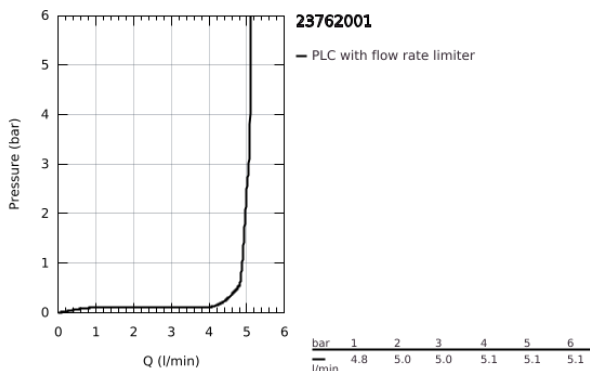

23 762 001 **BAULOOP SINGLE-LEVER BASIN MIXER 1/2"**
M-SIZE

TOOTE KIRJELDUS

- Värvus: chrome
- single hole installation
- metal lever
- GROHE SmoothControl 28 mm ceramic cartridge
- with temperature limiter
- GROHE LongLife finish
- Protected Water Ways no contact of water with lead or nickel inside the tap
- GROHE EcoJoy - less water, perfect flow
- maximum flow rate (at 3 bar): 5 l/min
- rapid installation system
- plastic pop-up waste set 1 1/4"
- flexible connection hoses
- professional edition

23 762 001 **BAULOOP SINGLE-LEVER BASIN MIXER 1/2"**
M-SIZE

VARUOSAD, september 2018 – nüüd

- 1: Cartridge (Tellimuse number 48518000)
- 2: Pop-up rod (Tellimuse number 46739000)
- 3: Mousseur (Tellimuse number 48159000)
- 4: Shank mounting kit (Tellimuse number 46249000)
- 5: Waste set 1 1/4" (Tellimuse number 28910000)
- 5.1: Plug (Tellimuse number 07182000)
- 5.2: Eccentric rod (Tellimuse number 07052000)
- 6: Eccentric rod (Tellimuse number 07341000)*
- 7: Mounting wrench (Tellimuse number 19017000)*