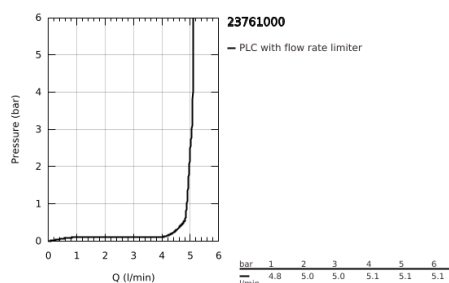

23 761 000 **BAUEDGE SINGLE-LEVER BASIN MIXER 1/2"**  
**XL-SIZE**

**TOOTE KIRJELDUS**

- Värvus: chrome
- single hole installation
- for free-standing basins
- metal lever
- GROHE SmoothControl 28 mm ceramic cartridge
- GROHE LongLife finish
- GROHE EcoJoy - less water, perfect flow
- maximum flow rate (at 3 bar): 5 l/min
- rapid installation system
- smooth body
- flexible connection hoses

23 761 000 **BAUEDGE SINGLE-LEVER BASIN MIXER 1/2"**  
**XL-SIZE**

**VARUOSAD**, mai 2016 – nüüd

1: Lever (Tellimuse number 46697000)

2: Fitting ring (Tellimuse number 46715000)

3: Cartridge (Tellimuse number 46580000)