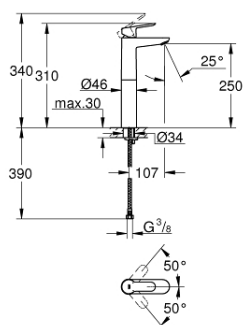

23 761 000 **BAUEDGE SINGLE-LEVER BASIN MIXER 1/2"**  
**XL-SIZE**

**TOOTE KIRJELDUS**

- Värvus: chrome
- single hole installation
- for free-standing basins
- metal lever
- GROHE SmoothControl 28 mm ceramic cartridge
- GROHE LongLife finish
- GROHE EcoJoy - less water, perfect flow
- maximum flow rate (at 3 bar): 5 l/min
- rapid installation system
- smooth body
- flexible connection hoses

23 761 000 **BAUEDGE SINGLE-LEVER BASIN MIXER 1/2"**  
**XL-SIZE**

**VARUOSAD**, mai 2016 – nüüd

1: Lever (Tellimuse number 46697000)

2: Fitting ring (Tellimuse number 46715000)

3: Cartridge (Tellimuse number 46580000)

4: Mousseur (Tellimuse number 48159000)

5: Shank mounting kit (Tellimuse number 46249000)

6: Mounting wrench (Tellimuse number 19017000)\*

\* Lisatarvikud