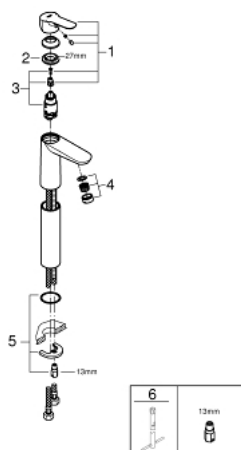

23 761 000 **BAUEDGE SINGLE-LEVER BASIN MIXER 1/2"**  
**XL-SIZE**

**TOOTE KIRJELDUS**

- Värvus: chrome
- single hole installation
- for free-standing basins
- metal lever
- GROHE SmoothControl 28 mm ceramic cartridge
- GROHE LongLife finish
- GROHE EcoJoy - less water, perfect flow
- maximum flow rate (at 3 bar): 5 l/min
- rapid installation system
- smooth body
- flexible connection hoses

23 761 000 **BAUEDGE SINGLE-LEVER BASIN MIXER 1/2"**  
**XL-SIZE**

**VARUOSAD**, mai 2016 – nüüd

1: Lever (Tellimuse number 46697000)

2: Fitting ring (Tellimuse number 46715000)

3: Cartridge (Tellimuse number 46580000)

4: Mousseur (Tellimuse number 48159000)

5: Shank mounting kit (Tellimuse number 46249000)

6: Mounting wrench (Tellimuse number 19017000)\*

\* Lisatarvikud