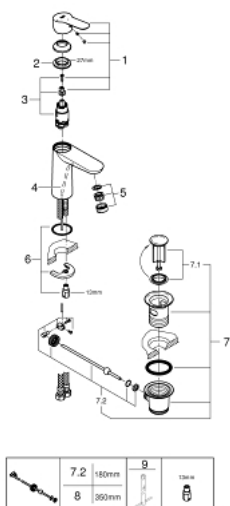

23 759 000 **BAUEDGE SINGLE-LEVER BASIN MIXER 1/2"**
M-SIZE

TOOTE KIRJELDUS

- Värvus: chrome
- single hole installation
- metal lever
- GROHE SmoothControl 28 mm ceramic cartridge
- EcoMode - cold water flow in mid-lever position saves energy
- with integrated temperature limiter
- GROHE LongLife finish
- GROHE EcoJoy - less water, perfect flow
- maximum flow rate (at 3 bar): 5 l/min
- rapid installation system
- plastic pop-up waste set 1 1/4"
- flexible connection hoses

23 759 000 **BAUEDGE SINGLE-LEVER BASIN MIXER 1/2"**
M-SIZE

VARUOSAD, mai 2016 – nüüd

- 1: Lever (Tellimuse number 46923000)
- 2: Fitting ring (Tellimuse number 46715000)
- 3: Cartridge (Tellimuse number 46580000)
- 4: Pop-up rod (Tellimuse number 46739000)
- 5: Mousseur (Tellimuse number 48159000)
- 6: Shank mounting kit (Tellimuse number 46249000)
- 7: Waste set 1 1/4" (Tellimuse number 28910000)
- 7.1: Plug (Tellimuse number 07182000)
- 7.2: Eccentric rod (Tellimuse number 07052000)
- 8: Eccentric rod (Tellimuse number 07341000)*
- 9: Mounting wrench (Tellimuse number 19017000)*