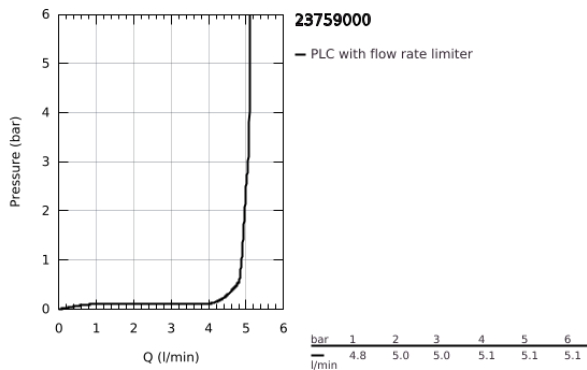

23 759 000 **BAUEDGE SINGLE-LEVER BASIN MIXER 1/2"**
M-SIZE

TOOTE KIRJELDUS

- Värvus: chrome
- single hole installation
- metal lever
- GROHE SmoothControl 28 mm ceramic cartridge
- EcoMode - cold water flow in mid-lever position saves energy
- with integrated temperature limiter
- GROHE LongLife finish
- GROHE EcoJoy - less water, perfect flow
- maximum flow rate (at 3 bar): 5 l/min
- rapid installation system
- plastic pop-up waste set 1 1/4"
- flexible connection hoses

23 759 000 **BAUEDGE SINGLE-LEVER BASIN MIXER 1/2"**
M-SIZE

VARUOSAD, mai 2016 – nüüd

- 1: Lever (Tellimuse number 46923000)
- 2: Fitting ring (Tellimuse number 46715000)
- 3: Cartridge (Tellimuse number 46580000)
- 4: Pop-up rod (Tellimuse number 46739000)
- 5: Mousseur (Tellimuse number 48159000)
- 6: Shank mounting kit (Tellimuse number 46249000)
- 7: Waste set 1 1/4" (Tellimuse number 28910000)
- 7.1: Plug (Tellimuse number 07182000)
- 7.2: Eccentric rod (Tellimuse number 07052000)
- 8: Eccentric rod (Tellimuse number 07341000)*
- 9: Mounting wrench (Tellimuse number 19017000)*