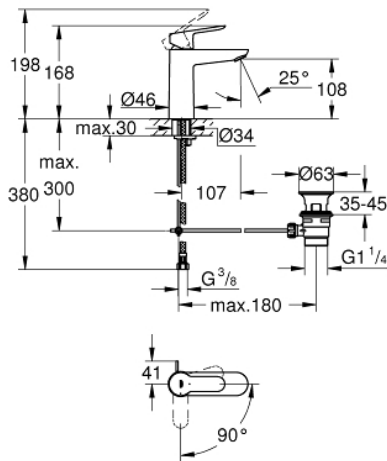

23 759 000 **BAUEDGE SINGLE-LEVER BASIN MIXER 1/2"**
M-SIZE

TOOTE KIRJELDUS

- Värvus: chrome
- single hole installation
- metal lever
- GROHE SmoothControl 28 mm ceramic cartridge
- EcoMode - cold water flow in mid-lever position saves energy
- with integrated temperature limiter
- GROHE LongLife finish
- GROHE EcoJoy - less water, perfect flow
- maximum flow rate (at 3 bar): 5 l/min
- rapid installation system
- plastic pop-up waste set 1 1/4"
- flexible connection hoses

23 759 000 **BAUEDGE SINGLE-LEVER BASIN MIXER 1/2"**
M-SIZE

VARUOSAD, mai 2016 – nüüd

- 1: Lever (Tellimuse number 46923000)
- 2: Fitting ring (Tellimuse number 46715000)
- 3: Cartridge (Tellimuse number 46580000)
- 4: Pop-up rod (Tellimuse number 46739000)
- 5: Mousseur (Tellimuse number 48159000)
- 6: Shank mounting kit (Tellimuse number 46249000)
- 7: Waste set 1 1/4" (Tellimuse number 28910000)
- 7.1: Plug (Tellimuse number 07182000)
- 7.2: Eccentric rod (Tellimuse number 07052000)
- 8: Eccentric rod (Tellimuse number 07341000)*
- 9: Mounting wrench (Tellimuse number 19017000)*