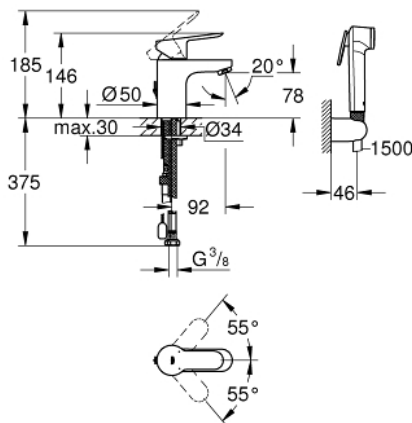

23 757 000 **BAUEDGE SINGLE-LEVER BASIN MIXER 1/2"**  
**S-SIZE**

**TOOTE KIRJELDUS**

- Värvus: chrome
- single hole installation
- metal lever
- GROHE SmoothControl 35 mm ceramic cartridge
- adjustable flow rate limiter
- optional temperature limiter ref. no. 46 375 000
- GROHE LongLife finish
- GROHE EcoJoy - less water, perfect flow
- maximum flow rate (at 3 bar): 5 l/min
- rapid installation system
- retractable chain
- flexible connection hoses
- with shower set consisting of
- hand shower with integrated diverter
- wall shower holder
- shower hose
- recommended pressure 1.0 - 5.0 bar

23 757 000 **BAUEDGE SINGLE-LEVER BASIN MIXER 1/2"**  
**S-SIZE**

**VARUOSAD**, märts 2018 – nüüd

- 1: Lever (Tellimuse number 46976000)
- 2: Cap (Tellimuse number 46492000)
- 3: Screw coupling (Tellimuse number 46460000)
- 4: Cartridge (Tellimuse number 46374000)
- 5: Mousseur (Tellimuse number 48280000)
- 6: Chain (Tellimuse number 06815000)
- 7: Shank mounting kit (Tellimuse number 46671000)
- 8: Non-return valve (Tellimuse number 08565000)
- 9: Temperature limiter (Tellimuse number 46375000)\*
- 10: Socket spanner (Tellimuse number 19332000)\*
- 11: Mounting wrench (Tellimuse number 19017000)\*