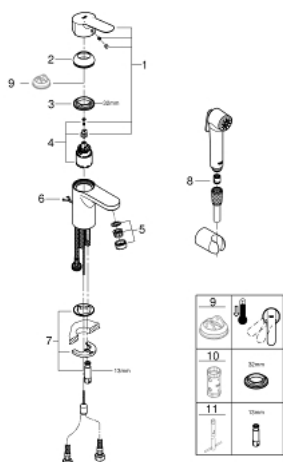

23 757 000 **BAUEDGE SINGLE-LEVER BASIN MIXER 1/2"**  
**S-SIZE**

**TOOTE KIRJELDUS**

- Värvus: chrome
- single hole installation
- metal lever
- GROHE SmoothControl 35 mm ceramic cartridge
- adjustable flow rate limiter
- optional temperature limiter ref. no. 46 375 000
- GROHE LongLife finish
- GROHE EcoJoy - less water, perfect flow
- maximum flow rate (at 3 bar): 5 l/min
- rapid installation system
- retractable chain
- flexible connection hoses
- with shower set consisting of
- hand shower with integrated diverter
- wall shower holder
- shower hose
- recommended pressure 1.0 - 5.0 bar

23 757 000 **BAUEDGE SINGLE-LEVER BASIN MIXER 1/2"**  
**S-SIZE**

**VARUOSAD**, märts 2018 – nüüd

- 1: Lever (Tellimuse number 46976000)
- 2: Cap (Tellimuse number 46492000)
- 3: Screw coupling (Tellimuse number 46460000)
- 4: Cartridge (Tellimuse number 46374000)
- 5: Mousseur (Tellimuse number 48280000)
- 6: Chain (Tellimuse number 06815000)
- 7: Shank mounting kit (Tellimuse number 46671000)
- 8: Non-return valve (Tellimuse number 08565000)
- 9: Temperature limiter (Tellimuse number 46375000)\*
- 10: Socket spanner (Tellimuse number 19332000)\*
- 11: Mounting wrench (Tellimuse number 19017000)\*