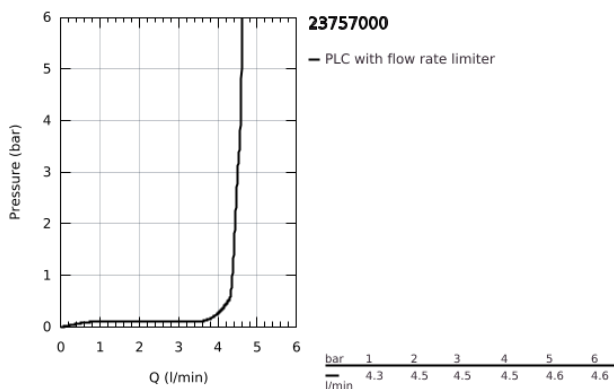

23 757 000 **BAUEDGE SINGLE-LEVER BASIN MIXER 1/2"**  
**S-SIZE**

**TOOTE KIRJELDUS**

- Värvus: chrome
- single hole installation
- metal lever
- GROHE SmoothControl 35 mm ceramic cartridge
- adjustable flow rate limiter
- optional temperature limiter ref. no. 46 375 000
- GROHE LongLife finish
- GROHE EcoJoy - less water, perfect flow
- maximum flow rate (at 3 bar): 5 l/min
- rapid installation system
- retractable chain
- flexible connection hoses
- with shower set consisting of
- hand shower with integrated diverter
- wall shower holder
- shower hose
- recommended pressure 1.0 - 5.0 bar

23 757 000 **BAUEDGE SINGLE-LEVER BASIN MIXER 1/2"**  
**S-SIZE**

**VARUOSAD**, märts 2018 – nüüd

- 1: Lever (Tellimuse number 46976000)
- 2: Cap (Tellimuse number 46492000)
- 3: Screw coupling (Tellimuse number 46460000)
- 4: Cartridge (Tellimuse number 46374000)
- 5: Mousseur (Tellimuse number 48280000)
- 6: Chain (Tellimuse number 06815000)
- 7: Shank mounting kit (Tellimuse number 46671000)
- 8: Non-return valve (Tellimuse number 08565000)
- 9: Temperature limiter (Tellimuse number 46375000)\*
- 10: Socket spanner (Tellimuse number 19332000)\*
- 11: Mounting wrench (Tellimuse number 19017000)\*