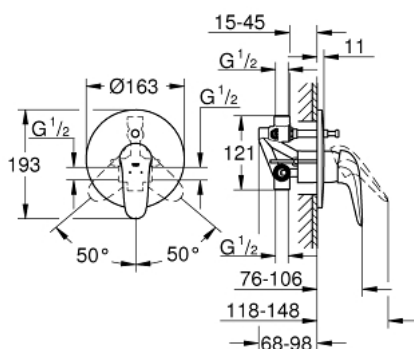

23 730 003 EUROSTYLE SINGLE-LEVER BATH MIXER 1/2"

TOOTE KIRJELDUS

- Värvus: chrome
- wall installation
- GROHE SilkMove 46 mm ceramic cartridge
- GROHE LongLife finish
- GROHE FastFixation covered fixation
- consisting of:
- set for final installation
- (19 506 003)
- with concealed body
- adjustable flow rate limiter
- automatic diverter: bath/shower
- solid metal lever
- optional temperature limiter ref. no. 46 308
- metal wall escutcheons

23 730 003 EUROSTYLE SINGLE-LEVER BATH MIXER 1/2"

VARUOSAD, november 2015 – nüüd

1: Solid metal lever (Tellimuse number 46954000)

2: Escutcheon (Tellimuse number 46905000)

3: Cartridge (Tellimuse number 46048000)

4: Diverter (Tellimuse number 46737000)

5: Temperature limiter (Tellimuse number 46308000)*

6: Extension set (Tellimuse number 46191000)*

7: Extension set (Tellimuse number 46343000)*

* Lisatarvikud