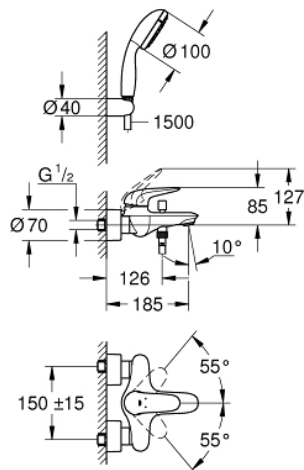

23 729 30A EUROSTYLE SINGLE-LEVER BATH MIXER 1/2"

TOOTE KIRJELDUS

- Värvus: chrome
- wall mounted
- solid metal lever
- GROHE SilkMove 35 mm ceramic cartridge
- with temperature limiter
- GROHE LongLife finish
- adjustable flow rate limiter
- automatic diverter: bath/shower
- mousseur
- shower outlet 1/2" with integrated non-return valve
- covered S-unions
- with shower set Tempesta
- hand shower Tempesta 100, 2 sprays, 9.5 l/min (26 161)
- wall shower holder (28 605)
- shower hose Relexaflex 1500 mm 1/2" x 1/2" (28 151)

23 729 30A EUROSTYLE SINGLE-LEVER BATH MIXER 1/2"

VARUOSAD, aprill 2017 – nüüd

- 1: Solid metal lever (Tellimuse number 46954000)
- 2: Cap (Tellimuse number 46436000)
- 3: Screw coupling (Tellimuse number 46460000)
- 4: Cartridge (Tellimuse number 46374000)
- 4.1: Seal kit (Tellimuse number 46347000)
- 5: Diverter knob (Tellimuse number 64309000)
- 6: Mousseur (Tellimuse number 13952000)
- 7: Diverter (Tellimuse number 65655000)
- 8: Non-return valve (Tellimuse number 48276000)
- 9: Screw connection 1/2" (Tellimuse number 45044000)
- 10: S-union (Tellimuse number 12693000)
- 12: Extension set, 30 mm (Tellimuse number 46238000)*
- 13: Special spanner (Tellimuse number 19377000)*
- 14: Socket spanner (Tellimuse number 19332000)*