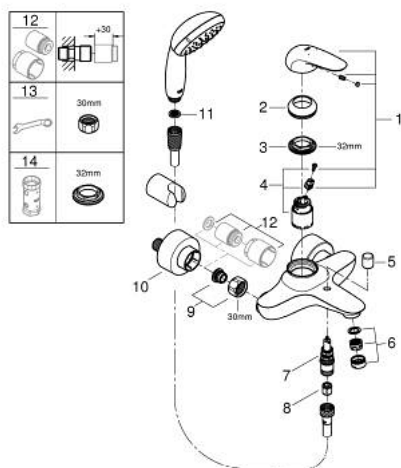

23 729 30A EUROSTYLE SINGLE-LEVER BATH MIXER 1/2"

TOOTE KIRJELDUS

- Värvus: chrome
- wall mounted
- solid metal lever
- GROHE SilkMove 35 mm ceramic cartridge
- with temperature limiter
- GROHE LongLife finish
- adjustable flow rate limiter
- automatic diverter: bath/shower
- mousseur
- shower outlet 1/2" with integrated non-return valve
- covered S-unions
- with shower set Tempesta
- hand shower Tempesta 100, 2 sprays, 9.5 l/min (26 161)
- wall shower holder (28 605)
- shower hose Relexaflex 1500 mm 1/2" x 1/2" (28 151)

23 729 30A EUROSTYLE SINGLE-LEVER BATH MIXER 1/2"

VARUOSAD, aprill 2017 – nüüd

- 1: Solid metal lever (Tellimuse number 46954000)
- 2: Cap (Tellimuse number 46436000)
- 3: Screw coupling (Tellimuse number 46460000)
- 4: Cartridge (Tellimuse number 46374000)
- 4.1: Seal kit (Tellimuse number 46347000)
- 5: Diverter knob (Tellimuse number 64309000)
- 6: Mousseur (Tellimuse number 13952000)
- 7: Diverter (Tellimuse number 65655000)
- 8: Non-return valve (Tellimuse number 48276000)
- 9: Screw connection 1/2" (Tellimuse number 45044000)
- 10: S-union (Tellimuse number 12693000)
- 12: Extension set, 30 mm (Tellimuse number 46238000)*
- 13: Special spanner (Tellimuse number 19377000)*
- 14: Socket spanner (Tellimuse number 19332000)*