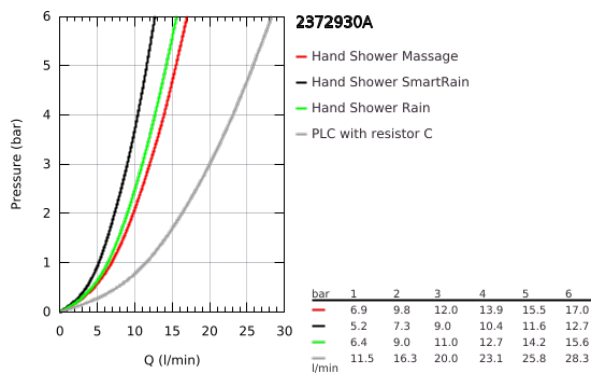

23 729 30A EUROSTYLE SINGLE-LEVER BATH MIXER 1/2"

TOOTE KIRJELDUS

- Värvus: chrome
- wall mounted
- solid metal lever
- GROHE SilkMove 35 mm ceramic cartridge
- with temperature limiter
- GROHE LongLife finish
- adjustable flow rate limiter
- automatic diverter: bath/shower
- mousseur
- shower outlet 1/2" with integrated non-return valve
- covered S-unions
- with shower set Tempesta
- hand shower Tempesta 100, 2 sprays, 9.5 l/min (26 161)
- wall shower holder (28 605)
- shower hose Relexaflex 1500 mm 1/2" x 1/2" (28 151)

23 729 30A EUROSTYLE SINGLE-LEVER BATH MIXER 1/2"

VARUOSAD, aprill 2017 – nüüd

- 1: Solid metal lever (Tellimuse number 46954000)
- 2: Cap (Tellimuse number 46436000)
- 3: Screw coupling (Tellimuse number 46460000)
- 4: Cartridge (Tellimuse number 46374000)
- 4.1: Seal kit (Tellimuse number 46347000)
- 5: Diverter knob (Tellimuse number 64309000)
- 6: Mousseur (Tellimuse number 13952000)
- 7: Diverter (Tellimuse number 65655000)
- 8: Non-return valve (Tellimuse number 48276000)
- 9: Screw connection 1/2" (Tellimuse number 45044000)
- 10: S-union (Tellimuse number 12693000)
- 12: Extension set, 30 mm (Tellimuse number 46238000)*
- 13: Special spanner (Tellimuse number 19377000)*
- 14: Socket spanner (Tellimuse number 19332000)*