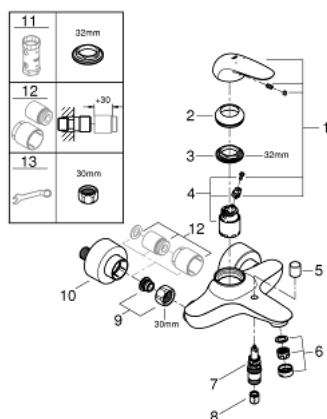

23 726 003 EUROSTYLE SINGLE-LEVER BATH MIXER 1/2"

TOOTE KIRJELDUS

- Värvus: chrome
- wall mounted
- solid metal lever
- GROHE SilkMove 35 mm ceramic cartridge
- with temperature limiter
- GROHE LongLife finish
- adjustable flow rate limiter
- automatic diverter: bath/shower
- mousseur
- shower outlet 1/2" with integrated non-return valve
- covered S-unions
- protected against backflow

23 726 003 EUROSTYLE SINGLE-LEVER BATH MIXER 1/2"

VARUOSAD, november 2015 – nüüd

- 1: Solid metal lever (Tellimuse number 46954000)
- 2: Cap (Tellimuse number 46436000)
- 3: Screw coupling (Tellimuse number 46460000)
- 4: Cartridge (Tellimuse number 46374000)
- 5: Diverter knob (Tellimuse number 64309000)
- 6: Mousseur (Tellimuse number 13952000)
- 7: Diverter (Tellimuse number 65655000)
- 8: Non-return valve (Tellimuse number 48276000)
- 9: Screw connection 1/2" (Tellimuse number 45044000)
- 10: S-union (Tellimuse number 12693000)
- 11: Socket spanner (Tellimuse number 19332000)*
- 12: Extension set, 30 mm (Tellimuse number 46238000)*
- 13: Special spanner (Tellimuse number 19377000)*