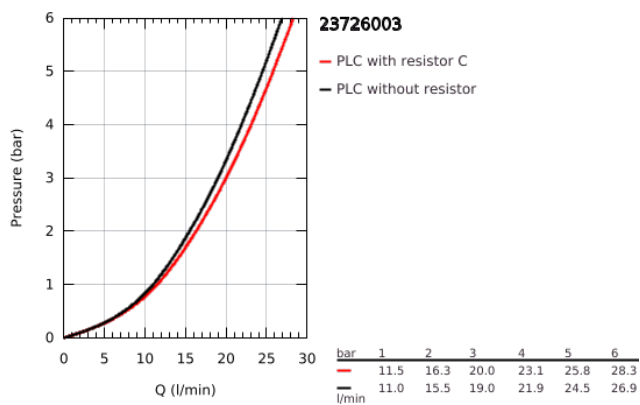

23 726 003 EUROSTYLE SINGLE-LEVER BATH MIXER 1/2"

TOOTE KIRJELDUS

- Värvus: chrome
- wall mounted
- solid metal lever
- GROHE SilkMove 35 mm ceramic cartridge
- with temperature limiter
- GROHE LongLife finish
- adjustable flow rate limiter
- automatic diverter: bath/shower
- mousseur
- shower outlet 1/2" with integrated non-return valve
- covered S-unions
- protected against backflow

23 726 003 EUROSTYLE SINGLE-LEVER BATH MIXER 1/2"

VARUOSAD, november 2015 – nüüd

- 1: Solid metal lever (Tellimuse number 46954000)
- 2: Cap (Tellimuse number 46436000)
- 3: Screw coupling (Tellimuse number 46460000)
- 4: Cartridge (Tellimuse number 46374000)
- 5: Diverter knob (Tellimuse number 64309000)
- 6: Mousseur (Tellimuse number 13952000)
- 7: Diverter (Tellimuse number 65655000)
- 8: Non-return valve (Tellimuse number 48276000)
- 9: Screw connection 1/2" (Tellimuse number 45044000)
- 10: S-union (Tellimuse number 12693000)
- 11: Socket spanner (Tellimuse number 19332000)*
- 12: Extension set, 30 mm (Tellimuse number 46238000)*
- 13: Special spanner (Tellimuse number 19377000)*