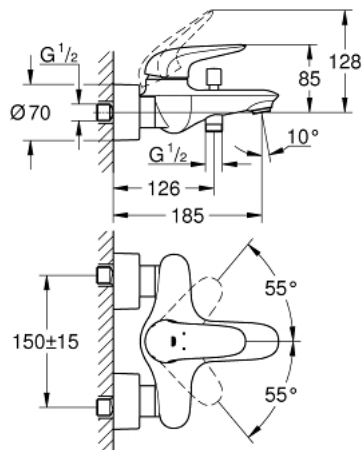

23 726 003 EUROSTYLE SINGLE-LEVER BATH MIXER 1/2"

TOOTE KIRJELDUS

- Värvus: chrome
- wall mounted
- solid metal lever
- GROHE SilkMove 35 mm ceramic cartridge
- with temperature limiter
- GROHE LongLife finish
- adjustable flow rate limiter
- automatic diverter: bath/shower
- mousseur
- shower outlet 1/2" with integrated non-return valve
- covered S-unions
- protected against backflow

23 726 003 EUROSTYLE SINGLE-LEVER BATH MIXER 1/2"

VARUOSAD, november 2015 – nüüd

- 1: Solid metal lever (Tellimuse number 46954000)
- 2: Cap (Tellimuse number 46436000)
- 3: Screw coupling (Tellimuse number 46460000)
- 4: Cartridge (Tellimuse number 46374000)
- 5: Diverter knob (Tellimuse number 64309000)
- 6: Mousseur (Tellimuse number 13952000)
- 7: Diverter (Tellimuse number 65655000)
- 8: Non-return valve (Tellimuse number 48276000)
- 9: Screw connection 1/2" (Tellimuse number 45044000)
- 10: S-union (Tellimuse number 12693000)
- 11: Socket spanner (Tellimuse number 19332000)*
- 12: Extension set, 30 mm (Tellimuse number 46238000)*
- 13: Special spanner (Tellimuse number 19377000)*