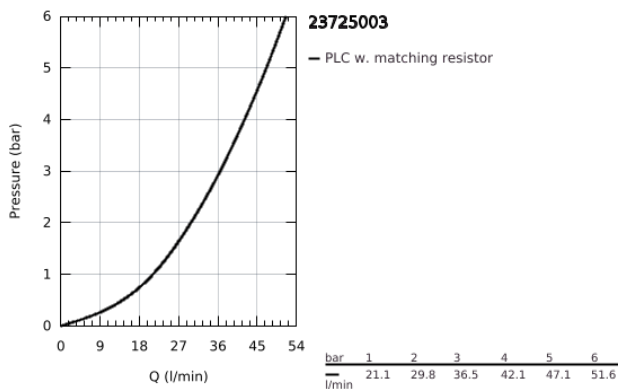

## 23 725 003 EUROSTYLE SINGLE-LEVER SHOWER MIXER 1/2"

### TOOTE KIRJELDUS

- Värvus: chrome
- wall installation
- consisting of:
  - set for final installation
  - (19 507 003)
  - with concealed body
  - solid metal lever
  - GROHE SilkMove 46 mm ceramic cartridge
  - adjustable flow rate limiter
  - GROHE LongLife finish
  - metal wall escutcheon
  - escutcheon- and shaft-sealing
  - GROHE FastFixation covered fixation
  - optional temperature limiter ref. no. 46 308

## 23 725 003 EUROSTYLE SINGLE-LEVER SHOWER MIXER 1/2"

**VARUOSAD**, november 2015 – nüüd

1: Solid metal lever (Tellimuse number 46954000)

2: Escutcheon (Tellimuse number 46904000)

3: Cartridge (Tellimuse number 46048000)