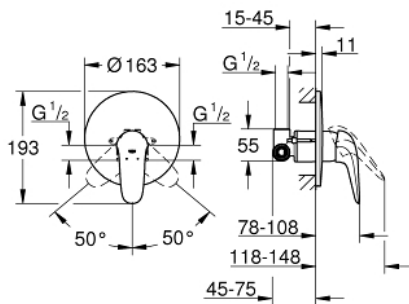

## 23 725 003 EUROSTYLE SINGLE-LEVER SHOWER MIXER 1/2"

### TOOTE KIRJELDUS

- Värvus: chrome
- wall installation
- consisting of:
  - set for final installation
  - (19 507 003)
  - with concealed body
  - solid metal lever
  - GROHE SilkMove 46 mm ceramic cartridge
  - adjustable flow rate limiter
  - GROHE LongLife finish
  - metal wall escutcheon
  - escutcheon- and shaft-sealing
  - GROHE FastFixation covered fixation
  - optional temperature limiter ref. no. 46 308

## 23 725 003 EUROSTYLE SINGLE-LEVER SHOWER MIXER 1/2"

**VARUOSAD**, november 2015 – nüüd

1: Solid metal lever (Tellimuse number 46954000)

2: Escutcheon (Tellimuse number 46904000)

3: Cartridge (Tellimuse number 46048000)