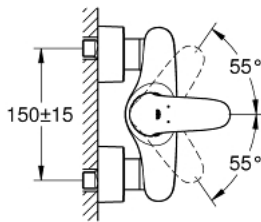

23 722 003 EUROSTYLE SINGLE-LEVER SHOWER MIXER 1/2"

TOOTE KIRJELDUS

- Värvus: chrome
- wall mounted
- solid metal lever
- GROHE SilkMove 35 mm ceramic cartridge
- with temperature limiter
- GROHE LongLife finish
- adjustable flow rate limiter
- shower outlet 1/2" with integrated non-return valve
- covered S-unions
- protected against backflow

23 722 003 EUROSTYLE SINGLE-LEVER SHOWER MIXER 1/2"

VARUOSAD, november 2015 – nüüd

- 1: Solid metal lever (Tellimuse number 46954000)
- 2: Cap (Tellimuse number 46436000)
- 3: Screw coupling (Tellimuse number 46460000)
- 4: Cartridge (Tellimuse number 46374000)
- 5: Non-return valve (Tellimuse number 48276000)
- 6: Screw connection 1/2" (Tellimuse number 45044000)
- 7: S-union (Tellimuse number 12693000)
- 8: Socket spanner (Tellimuse number 19332000)*
- 9: Extension set, 30 mm (Tellimuse number 46238000)*
- 10: Special spanner (Tellimuse number 19377000)*