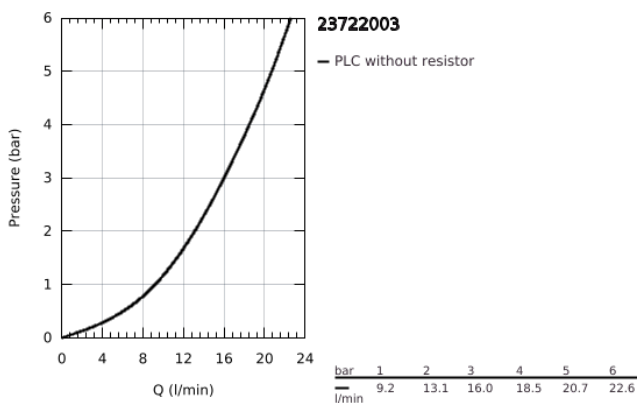

23 722 003 EUROSTYLE SINGLE-LEVER SHOWER MIXER 1/2"

TOOTE KIRJELDUS

- Värvus: chrome
- wall mounted
- solid metal lever
- GROHE SilkMove 35 mm ceramic cartridge
- with temperature limiter
- GROHE LongLife finish
- adjustable flow rate limiter
- shower outlet 1/2" with integrated non-return valve
- covered S-unions
- protected against backflow

23 722 003 EUROSTYLE SINGLE-LEVER SHOWER MIXER 1/2"

VARUOSAD, november 2015 – nüüd

- 1: Solid metal lever (Tellimuse number 46954000)
- 2: Cap (Tellimuse number 46436000)
- 3: Screw coupling (Tellimuse number 46460000)
- 4: Cartridge (Tellimuse number 46374000)
- 5: Non-return valve (Tellimuse number 48276000)
- 6: Screw connection 1/2" (Tellimuse number 45044000)
- 7: S-union (Tellimuse number 12693000)
- 8: Socket spanner (Tellimuse number 19332000)*
- 9: Extension set, 30 mm (Tellimuse number 46238000)*
- 10: Special spanner (Tellimuse number 19377000)*