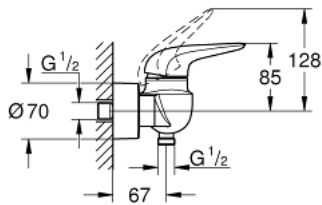

23 722 003 EUROSTYLE SINGLE-LEVER SHOWER MIXER 1/2"

TOOTE KIRJELDUS

- Värvus: chrome
- wall mounted
- solid metal lever
- GROHE SilkMove 35 mm ceramic cartridge
- with temperature limiter
- GROHE LongLife finish
- adjustable flow rate limiter
- shower outlet 1/2" with integrated non-return valve
- covered S-unions
- protected against backflow

23 722 003 EUROSTYLE SINGLE-LEVER SHOWER MIXER 1/2"

VARUOSAD, november 2015 – nüüd

- 1: Solid metal lever (Tellimuse number 46954000)
- 2: Cap (Tellimuse number 46436000)
- 3: Screw coupling (Tellimuse number 46460000)
- 4: Cartridge (Tellimuse number 46374000)
- 5: Non-return valve (Tellimuse number 48276000)
- 6: Screw connection 1/2" (Tellimuse number 45044000)
- 7: S-union (Tellimuse number 12693000)
- 8: Socket spanner (Tellimuse number 19332000)*
- 9: Extension set, 30 mm (Tellimuse number 46238000)*
- 10: Special spanner (Tellimuse number 19377000)*