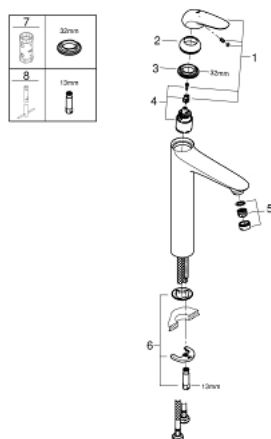

23 719 003 **EUROSTYLE SINGLE-LEVER BASIN MIXER 1/2"**  
**XL-SIZE**

**TOOTE KIRJELDUS**

- Värvus: chrome
- single hole installation
- solid metal lever
- for free-standing basins
- GROHE SilkMove 35 mm ceramic cartridge
- with temperature limiter
- GROHE LongLife finish
- GROHE EcoJoy - less water, perfect flow
- maximum flow rate (at 3 bar): 5 l/min
- GROHE FastFixation installation system
- smooth body
- flexible connection hoses

23 719 003 **EUROSTYLE SINGLE-LEVER BASIN MIXER 1/2"**  
**XL-SIZE**

**VARUOSAD**, november 2015 – nüüd

- 1: Solid metal lever (Tellimuse number 46951000)
- 2: Cap (Tellimuse number 46492000)
- 3: Screw coupling (Tellimuse number 46460000)
- 4: Cartridge (Tellimuse number 46374000)
- 5: Flow straightener (Tellimuse number 46837000)
- 6: Shank mounting kit (Tellimuse number 46671000)
- 7: Socket spanner (Tellimuse number 19332000)\*
- 8: Mounting wrench (Tellimuse number 19017000)\*