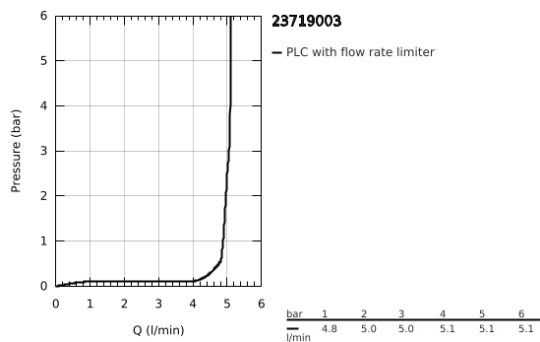

23 719 003 **EUROSTYLE SINGLE-LEVER BASIN MIXER 1/2"**  
**XL-SIZE**

**TOOTE KIRJELDUS**

- Värvus: chrome
- single hole installation
- solid metal lever
- for free-standing basins
- GROHE SilkMove 35 mm ceramic cartridge
- with temperature limiter
- GROHE LongLife finish
- GROHE EcoJoy - less water, perfect flow
- maximum flow rate (at 3 bar): 5 l/min
- GROHE FastFixation installation system
- smooth body
- flexible connection hoses

23 719 003 **EUROSTYLE SINGLE-LEVER BASIN MIXER 1/2"**  
**XL-SIZE**

**VARUOSAD**, november 2015 – nüüd

- 1: Solid metal lever (Tellimuse number 46951000)
- 2: Cap (Tellimuse number 46492000)
- 3: Screw coupling (Tellimuse number 46460000)
- 4: Cartridge (Tellimuse number 46374000)
- 5: Flow straightener (Tellimuse number 46837000)
- 6: Shank mounting kit (Tellimuse number 46671000)
- 7: Socket spanner (Tellimuse number 19332000)\*
- 8: Mounting wrench (Tellimuse number 19017000)\*