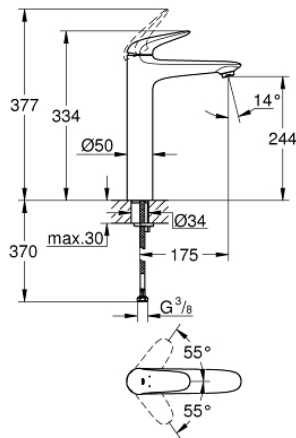

23 719 003 **EUROSTYLE SINGLE-LEVER BASIN MIXER 1/2"**  
**XL-SIZE**

**TOOTE KIRJELDUS**

- Värvus: chrome
- single hole installation
- solid metal lever
- for free-standing basins
- GROHE SilkMove 35 mm ceramic cartridge
- with temperature limiter
- GROHE LongLife finish
- GROHE EcoJoy - less water, perfect flow
- maximum flow rate (at 3 bar): 5 l/min
- GROHE FastFixation installation system
- smooth body
- flexible connection hoses

23 719 003 **EUROSTYLE SINGLE-LEVER BASIN MIXER 1/2"**  
**XL-SIZE**

**VARUOSAD**, november 2015 – nüüd

- 1: Solid metal lever (Tellimuse number 46951000)
- 2: Cap (Tellimuse number 46492000)
- 3: Screw coupling (Tellimuse number 46460000)
- 4: Cartridge (Tellimuse number 46374000)
- 5: Flow straightener (Tellimuse number 46837000)
- 6: Shank mounting kit (Tellimuse number 46671000)
- 7: Socket spanner (Tellimuse number 19332000)\*
- 8: Mounting wrench (Tellimuse number 19017000)\*