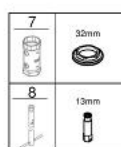

23 715 003 **EUROSTYLE SINGLE-LEVER BASIN MIXER 1/2"**
S-SIZE

TOOTE KIRJELDUS

- Värvus: chrome
- single hole installation
- solid metal lever
- GROHE SilkMove 35 mm ceramic cartridge
- adjustable flow rate limiter
- with temperature limiter
- GROHE LongLife finish
- GROHE EcoJoy - less water, perfect flow
- maximum flow rate (at 3 bar): 5 l/min
- GROHE FastFixation installation system
- smooth body
- flexible connection hoses

23 715 003 **EUROSTYLE SINGLE-LEVER BASIN MIXER 1/2"**
S-SIZE

VARUOSAD, november 2015 – nüüd

- 1: Solid metal lever (Tellimuse number 46951000)
- 2: Cap (Tellimuse number 46492000)
- 3: Screw coupling (Tellimuse number 46460000)
- 4: Cartridge (Tellimuse number 46374000)
- 5: Mousseur (Tellimuse number 48159000)
- 6: Shank mounting kit (Tellimuse number 46671000)
- 7: Socket spanner (Tellimuse number 19332000)*
- 8: Mounting wrench (Tellimuse number 19017000)*