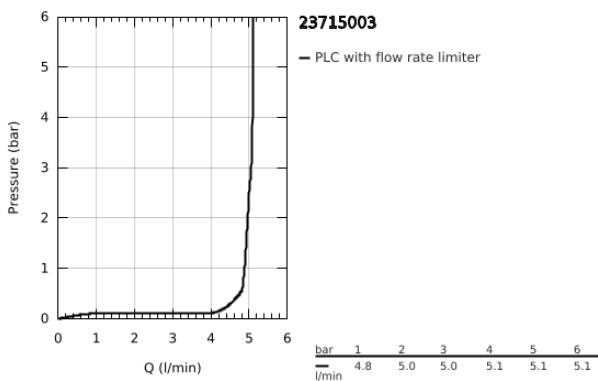

23 715 003 **EUROSTYLE SINGLE-LEVER BASIN MIXER 1/2"**
S-SIZE

TOOTE KIRJELDUS

- Värvus: chrome
- single hole installation
- solid metal lever
- GROHE SilkMove 35 mm ceramic cartridge
- adjustable flow rate limiter
- with temperature limiter
- GROHE LongLife finish
- GROHE EcoJoy - less water, perfect flow
- maximum flow rate (at 3 bar): 5 l/min
- GROHE FastFixation installation system
- smooth body
- flexible connection hoses

23 715 003 **EUROSTYLE SINGLE-LEVER BASIN MIXER 1/2"**
S-SIZE

VARUOSAD, november 2015 – nüüd

- 1: Solid metal lever (Tellimuse number 46951000)
- 2: Cap (Tellimuse number 46492000)
- 3: Screw coupling (Tellimuse number 46460000)
- 4: Cartridge (Tellimuse number 46374000)
- 5: Mousseur (Tellimuse number 48159000)
- 6: Shank mounting kit (Tellimuse number 46671000)
- 7: Socket spanner (Tellimuse number 19332000)*
- 8: Mounting wrench (Tellimuse number 19017000)*