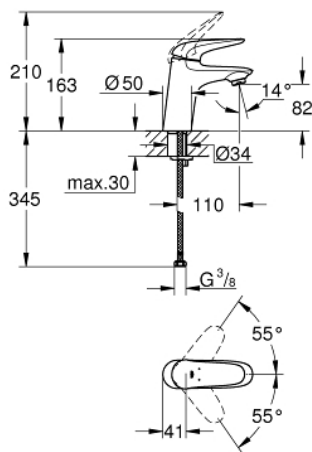

23 715 003 **EUROSTYLE SINGLE-LEVER BASIN MIXER 1/2"**
S-SIZE

TOOTE KIRJELDUS

- Värvus: chrome
- single hole installation
- solid metal lever
- GROHE SilkMove 35 mm ceramic cartridge
- adjustable flow rate limiter
- with temperature limiter
- GROHE LongLife finish
- GROHE EcoJoy - less water, perfect flow
- maximum flow rate (at 3 bar): 5 l/min
- GROHE FastFixation installation system
- smooth body
- flexible connection hoses

23 715 003 **EUROSTYLE SINGLE-LEVER BASIN MIXER 1/2"**
S-SIZE

VARUOSAD, november 2015 – nüüd

- 1: Solid metal lever (Tellimuse number 46951000)
- 2: Cap (Tellimuse number 46492000)
- 3: Screw coupling (Tellimuse number 46460000)
- 4: Cartridge (Tellimuse number 46374000)
- 5: Mousseur (Tellimuse number 48159000)
- 6: Shank mounting kit (Tellimuse number 46671000)
- 7: Socket spanner (Tellimuse number 19332000)*
- 8: Mounting wrench (Tellimuse number 19017000)*