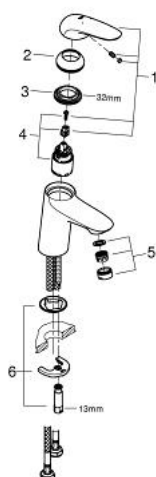

23 715 003 **EUROSTYLE SINGLE-LEVER BASIN MIXER 1/2"**
S-SIZE

TOOTE KIRJELDUS

- Värvus: chrome
- single hole installation
- solid metal lever
- GROHE SilkMove 35 mm ceramic cartridge
- adjustable flow rate limiter
- with temperature limiter
- GROHE LongLife finish
- GROHE EcoJoy - less water, perfect flow
- maximum flow rate (at 3 bar): 5 l/min
- GROHE FastFixation installation system
- smooth body
- flexible connection hoses

23 715 003 **EUROSTYLE SINGLE-LEVER BASIN MIXER 1/2"**
S-SIZE

VARUOSAD, november 2015 – nüüd

- 1: Solid metal lever (Tellimuse number 46951000)
- 2: Cap (Tellimuse number 46492000)
- 3: Screw coupling (Tellimuse number 46460000)
- 4: Cartridge (Tellimuse number 46374000)
- 5: Mousseur (Tellimuse number 48159000)
- 6: Shank mounting kit (Tellimuse number 46671000)
- 7: Socket spanner (Tellimuse number 19332000)*
- 8: Mounting wrench (Tellimuse number 19017000)*