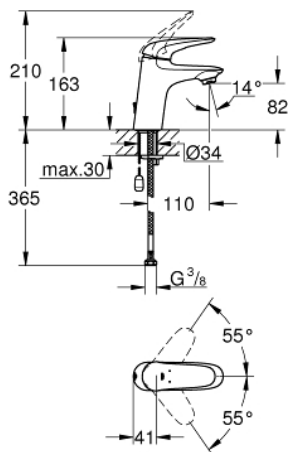

23 713 003 **EUROSTYLE SINGLE-LEVER BASIN MIXER 1/2"**
S-SIZE

TOOTE KIRJELDUS

- Värvus: chrome
- single hole installation
- solid metal lever
- GROHE SilkMove 35 mm ceramic cartridge
- adjustable flow rate limiter
- with temperature limiter
- GROHE LongLife finish
- GROHE EcoJoy - less water, perfect flow
- maximum flow rate (at 3 bar): 5 l/min
- GROHE FastFixation installation system
- retractable chain
- flexible connection hoses

23 713 003 **EUROSTYLE SINGLE-LEVER BASIN MIXER 1/2"**
S-SIZE

VARUOSAD, november 2015 – nüüd

- 1: Solid metal lever (Tellimuse number 46951000)
- 2: Cap (Tellimuse number 46492000)
- 3: Screw coupling (Tellimuse number 46460000)
- 4: Cartridge (Tellimuse number 46374000)
- 5: Chain (Tellimuse number 06815000)
- 6: Mousseur (Tellimuse number 48159000)
- 7: Shank mounting kit (Tellimuse number 46671000)
- 8: Socket spanner (Tellimuse number 19332000)*
- 9: Mounting wrench (Tellimuse number 19017000)*