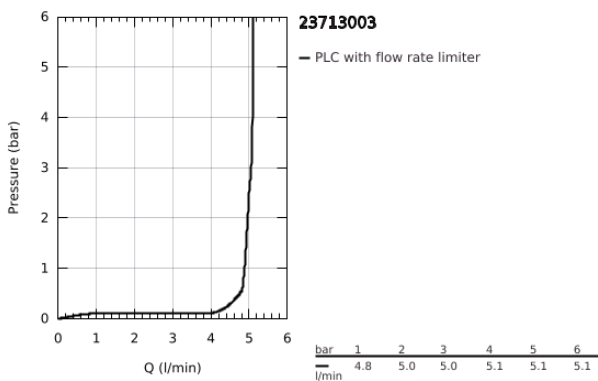

23 713 003 **EUROSTYLE SINGLE-LEVER BASIN MIXER 1/2"**
S-SIZE

TOOTE KIRJELDUS

- Värvus: chrome
- single hole installation
- solid metal lever
- GROHE SilkMove 35 mm ceramic cartridge
- adjustable flow rate limiter
- with temperature limiter
- GROHE LongLife finish
- GROHE EcoJoy - less water, perfect flow
- maximum flow rate (at 3 bar): 5 l/min
- GROHE FastFixation installation system
- retractable chain
- flexible connection hoses

23 713 003 **EUROSTYLE SINGLE-LEVER BASIN MIXER 1/2"**
S-SIZE

VARUOSAD, november 2015 – nüüd

- 1: Solid metal lever (Tellimuse number 46951000)
- 2: Cap (Tellimuse number 46492000)
- 3: Screw coupling (Tellimuse number 46460000)
- 4: Cartridge (Tellimuse number 46374000)
- 5: Chain (Tellimuse number 06815000)
- 6: Mousseur (Tellimuse number 48159000)
- 7: Shank mounting kit (Tellimuse number 46671000)
- 8: Socket spanner (Tellimuse number 19332000)*
- 9: Mounting wrench (Tellimuse number 19017000)*