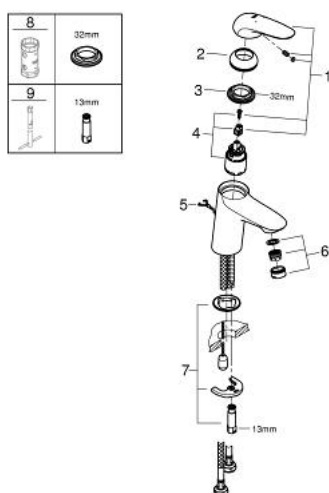

23 713 003 **EUROSTYLE SINGLE-LEVER BASIN MIXER 1/2"**
S-SIZE

TOOTE KIRJELDUS

- Värvus: chrome
- single hole installation
- solid metal lever
- GROHE SilkMove 35 mm ceramic cartridge
- adjustable flow rate limiter
- with temperature limiter
- GROHE LongLife finish
- GROHE EcoJoy - less water, perfect flow
- maximum flow rate (at 3 bar): 5 l/min
- GROHE FastFixation installation system
- retractable chain
- flexible connection hoses

23 713 003 **EUROSTYLE SINGLE-LEVER BASIN MIXER 1/2"**
S-SIZE

VARUOSAD, november 2015 – nüüd

- 1: Solid metal lever (Tellimuse number 46951000)
- 2: Cap (Tellimuse number 46492000)
- 3: Screw coupling (Tellimuse number 46460000)
- 4: Cartridge (Tellimuse number 46374000)
- 5: Chain (Tellimuse number 06815000)
- 6: Mousseur (Tellimuse number 48159000)
- 7: Shank mounting kit (Tellimuse number 46671000)
- 8: Socket spanner (Tellimuse number 19332000)*
- 9: Mounting wrench (Tellimuse number 19017000)*