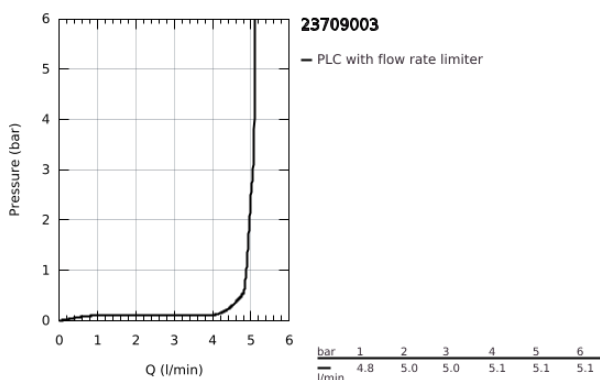

23 709 003 **EUROSTYLE SINGLE-LEVER BASIN MIXER 1/2"**
S-SIZE

TOOTE KIRJELDUS

- Värvus: chrome
- single hole installation
- solid metal lever
- GROHE SilkMove 35 mm ceramic cartridge
- EcoMode - cold water flow in mid-lever position saves energy
- adjustable flow rate limiter
- with temperature limiter
- GROHE LongLife finish
- GROHE EcoJoy - less water, perfect flow
- maximum flow rate (at 3 bar): 5 l/min
- GROHE FastFixation installation system
- pop-up waste set 1 1/4"
- flexible connection hoses

23 709 003 **EUROSTYLE SINGLE-LEVER BASIN MIXER 1/2"**
S-SIZE

VARUOSAD, juuli 2017 – nüüd

- 1: Solid metal lever (Tellimuse number 46952000)
- 2: Cap (Tellimuse number 46492000)
- 3: Screw coupling (Tellimuse number 46460000)
- 4: Cartridge (Tellimuse number 46863000)
- 5: Pop-up rod (Tellimuse number 46739000)
- 6: Mousseur (Tellimuse number 48159000)
- 7: Shank mounting kit (Tellimuse number 46671000)
- 8: Waste set 1 1/4" (Tellimuse number 28910000)
- 8.1: Plug (Tellimuse number 07182000)
- 8.2: Eccentric rod (Tellimuse number 07052000)
- 9: Eccentric rod (Tellimuse number 07341000)*
- 10: Socket spanner (Tellimuse number 19332000)*
- 11: Mounting wrench (Tellimuse number 19017000)*