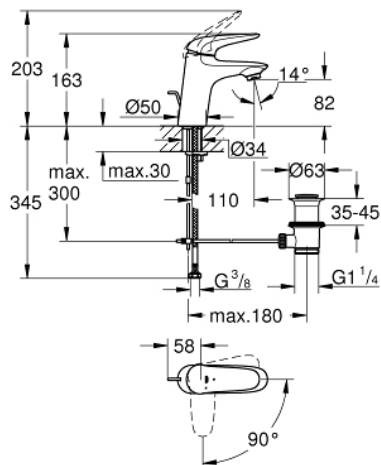

23 709 003 **EUROSTYLE SINGLE-LEVER BASIN MIXER 1/2"**
S-SIZE

TOOTE KIRJELDUS

- Värvus: chrome
- single hole installation
- solid metal lever
- GROHE SilkMove 35 mm ceramic cartridge
- EcoMode - cold water flow in mid-lever position saves energy
- adjustable flow rate limiter
- with temperature limiter
- GROHE LongLife finish
- GROHE EcoJoy - less water, perfect flow
- maximum flow rate (at 3 bar): 5 l/min
- GROHE FastFixation installation system
- pop-up waste set 1 1/4"
- flexible connection hoses

23 709 003 **EUROSTYLE SINGLE-LEVER BASIN MIXER 1/2"**
S-SIZE

VARUOSAD, juuli 2017 – nüüd

- 1: Solid metal lever (Tellimuse number 46952000)
- 2: Cap (Tellimuse number 46492000)
- 3: Screw coupling (Tellimuse number 46460000)
- 4: Cartridge (Tellimuse number 46863000)
- 5: Pop-up rod (Tellimuse number 46739000)
- 6: Mousseur (Tellimuse number 48159000)
- 7: Shank mounting kit (Tellimuse number 46671000)
- 8: Waste set 1 1/4" (Tellimuse number 28910000)
- 8.1: Plug (Tellimuse number 07182000)
- 8.2: Eccentric rod (Tellimuse number 07052000)
- 9: Eccentric rod (Tellimuse number 07341000)*
- 10: Socket spanner (Tellimuse number 19332000)*
- 11: Mounting wrench (Tellimuse number 19017000)*