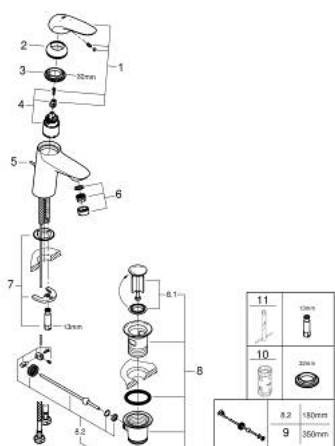

23 709 003 **EUROSTYLE SINGLE-LEVER BASIN MIXER 1/2"**
S-SIZE

TOOTE KIRJELDUS

- Värvus: chrome
- single hole installation
- solid metal lever
- GROHE SilkMove 35 mm ceramic cartridge
- EcoMode - cold water flow in mid-lever position saves energy
- adjustable flow rate limiter
- with temperature limiter
- GROHE LongLife finish
- GROHE EcoJoy - less water, perfect flow
- maximum flow rate (at 3 bar): 5 l/min
- GROHE FastFixation installation system
- pop-up waste set 1 1/4"
- flexible connection hoses

23 709 003 **EUROSTYLE SINGLE-LEVER BASIN MIXER 1/2"**
S-SIZE

VARUOSAD, juuli 2017 – nüüd

- 1: Solid metal lever (Tellimuse number 46952000)
- 2: Cap (Tellimuse number 46492000)
- 3: Screw coupling (Tellimuse number 46460000)
- 4: Cartridge (Tellimuse number 46863000)
- 5: Pop-up rod (Tellimuse number 46739000)
- 6: Mousseur (Tellimuse number 48159000)
- 7: Shank mounting kit (Tellimuse number 46671000)
- 8: Waste set 1 1/4" (Tellimuse number 28910000)
- 8.1: Plug (Tellimuse number 07182000)
- 8.2: Eccentric rod (Tellimuse number 07052000)
- 9: Eccentric rod (Tellimuse number 07341000)*
- 10: Socket spanner (Tellimuse number 19332000)*
- 11: Mounting wrench (Tellimuse number 19017000)*