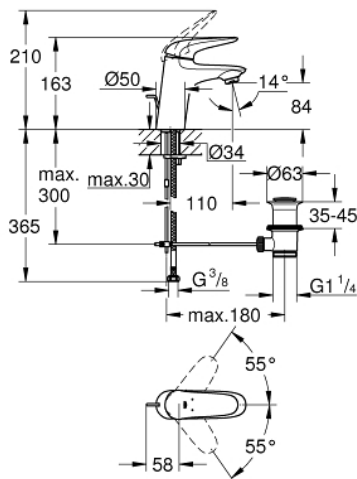

23 707 003 **EUROSTYLE SINGLE-LEVER BASIN MIXER 1/2"**
S-SIZE

TOOTE KIRJELDUS

- Värvus: chrome
- single hole installation
- solid metal lever
- GROHE SilkMove 35 mm ceramic cartridge
- adjustable flow rate limiter
- with temperature limiter
- GROHE LongLife finish
- GROHE EcoJoy - less water, perfect flow
- maximum flow rate (at 3 bar): 5 l/min
- GROHE FastFixation installation system
- pop-up waste set 1 1/4"
- flexible connection hoses

23 707 003 **EUROSTYLE SINGLE-LEVER BASIN MIXER 1/2"**
S-SIZE

VARUOSAD, november 2015 – nüüd

- 1: Solid metal lever (Tellimuse number 46951000)
- 2: Cap (Tellimuse number 46492000)
- 3: Screw coupling (Tellimuse number 46460000)
- 4: Cartridge (Tellimuse number 46374000)
- 5: Pop-up rod (Tellimuse number 46739000)
- 6: Mousseur (Tellimuse number 48159000)
- 7: Shank mounting kit (Tellimuse number 46671000)
- 8: Waste set 1 1/4" (Tellimuse number 28910000)
- 8.1: Plug (Tellimuse number 07182000)
- 8.2: Eccentric rod (Tellimuse number 07052000)
- 9: Eccentric rod (Tellimuse number 07341000)*
- 10: Socket spanner (Tellimuse number 19332000)*
- 11: Mounting wrench (Tellimuse number 19017000)*