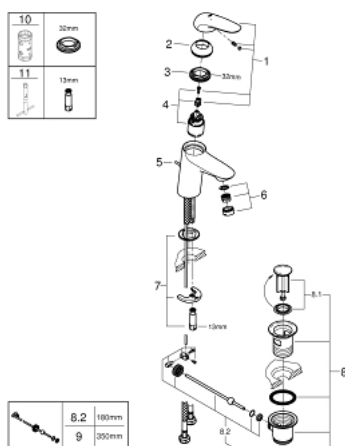

23 707 003 **EUROSTYLE SINGLE-LEVER BASIN MIXER 1/2"**
S-SIZE

TOOTE KIRJELDUS

- Värvus: chrome
- single hole installation
- solid metal lever
- GROHE SilkMove 35 mm ceramic cartridge
- adjustable flow rate limiter
- with temperature limiter
- GROHE LongLife finish
- GROHE EcoJoy - less water, perfect flow
- maximum flow rate (at 3 bar): 5 l/min
- GROHE FastFixation installation system
- pop-up waste set 1 1/4"
- flexible connection hoses

23 707 003 **EUROSTYLE SINGLE-LEVER BASIN MIXER 1/2"**
S-SIZE

VARUOSAD, november 2015 – nüüd

- 1: Solid metal lever (Tellimuse number 46951000)
- 2: Cap (Tellimuse number 46492000)
- 3: Screw coupling (Tellimuse number 46460000)
- 4: Cartridge (Tellimuse number 46374000)
- 5: Pop-up rod (Tellimuse number 46739000)
- 6: Mousseur (Tellimuse number 48159000)
- 7: Shank mounting kit (Tellimuse number 46671000)
- 8: Waste set 1 1/4" (Tellimuse number 28910000)
- 8.1: Plug (Tellimuse number 07182000)
- 8.2: Eccentric rod (Tellimuse number 07052000)
- 9: Eccentric rod (Tellimuse number 07341000)*
- 10: Socket spanner (Tellimuse number 19332000)*
- 11: Mounting wrench (Tellimuse number 19017000)*