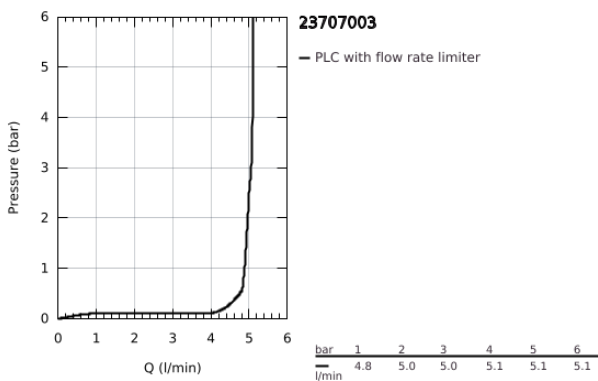

23 707 003 **EUROSTYLE SINGLE-LEVER BASIN MIXER 1/2"**
S-SIZE

TOOTE KIRJELDUS

- Värvus: chrome
- single hole installation
- solid metal lever
- GROHE SilkMove 35 mm ceramic cartridge
- adjustable flow rate limiter
- with temperature limiter
- GROHE LongLife finish
- GROHE EcoJoy - less water, perfect flow
- maximum flow rate (at 3 bar): 5 l/min
- GROHE FastFixation installation system
- pop-up waste set 1 1/4"
- flexible connection hoses

23 707 003 **EUROSTYLE SINGLE-LEVER BASIN MIXER 1/2"**
S-SIZE

VARUOSAD, november 2015 – nüüd

- 1: Solid metal lever (Tellimuse number 46951000)
- 2: Cap (Tellimuse number 46492000)
- 3: Screw coupling (Tellimuse number 46460000)
- 4: Cartridge (Tellimuse number 46374000)
- 5: Pop-up rod (Tellimuse number 46739000)
- 6: Mousseur (Tellimuse number 48159000)
- 7: Shank mounting kit (Tellimuse number 46671000)
- 8: Waste set 1 1/4" (Tellimuse number 28910000)
- 8.1: Plug (Tellimuse number 07182000)
- 8.2: Eccentric rod (Tellimuse number 07052000)
- 9: Eccentric rod (Tellimuse number 07341000)*
- 10: Socket spanner (Tellimuse number 19332000)*
- 11: Mounting wrench (Tellimuse number 19017000)*