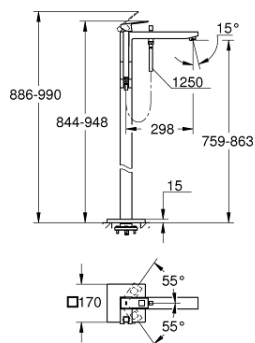

23 672 DC1 EUROCUBE SINGLE-LEVER BATH MIXER 1/2", FLOOR MOUNTED

TOOTE KIRJELDUS

- Värvus: supersteel
- without roughing-in-set
- GROHE SilkMove 35 mm ceramic cartridge
- with temperature limiter
- GROHE LongLife finish
- automatic diverter: bath/shower
- spout with mousseur
- Euphoria Cube+ Stick hand shower 6.6 l/min (26 467)
- Silverflex shower hose 1250 mm (28 362)
- projection 298 mm
- integrated non-return valve in the shower outlet 1/2"
- protected against backflow
- with shower holder

23 672 DC1 EUROCUBE SINGLE-LEVER BATH MIXER 1/2", FLOOR MOUNTED

VARUOSAD, juuli 2018 – nüüd

- 1: Lever (Tellimuse number 46782DC0)
- 2: Cap (Tellimuse number 46492DC0)
- 3: Screw coupling (Tellimuse number 46460000)
- 4: Cartridge (Tellimuse number 46374000)
- 5: Diverter knob (Tellimuse number 48128DC0)
- 6: Sistra (Tellimuse number 13907DC0)
- 7: Diverter (Tellimuse number 65655DC0)
- 8: Non-return valve (Tellimuse number 08565000)
- 9: Dirt strainer (Tellimuse number 0700200M)
- 10: Socket spanner (Tellimuse number 19332000)*