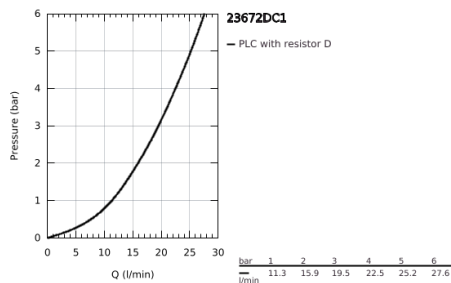

23 672 DC1 EUROCUBE SINGLE-LEVER BATH MIXER 1/2", FLOOR MOUNTED

TOOTE KIRJELDUS

- Värvus: supersteel
- without roughing-in-set
- GROHE SilkMove 35 mm ceramic cartridge
- with temperature limiter
- GROHE LongLife finish
- automatic diverter: bath/shower
- spout with mousseur
- Euphoria Cube+ Stick hand shower 6.6 l/min (26 467)
- Silverflex shower hose 1250 mm (28 362)
- projection 298 mm
- integrated non-return valve in the shower outlet 1/2"
- protected against backflow
- with shower holder

23 672 DC1 EUROCUBE SINGLE-LEVER BATH MIXER 1/2", FLOOR MOUNTED

VARUOSAD, juuli 2018 – nüüd

- 1: Lever (Tellimuse number 46782DC0)
- 2: Cap (Tellimuse number 46492DC0)
- 3: Screw coupling (Tellimuse number 46460000)
- 4: Cartridge (Tellimuse number 46374000)
- 5: Diverter knob (Tellimuse number 48128DC0)
- 6: Sistra (Tellimuse number 13907DC0)
- 7: Diverter (Tellimuse number 65655DC0)
- 8: Non-return valve (Tellimuse number 08565000)
- 9: Dirt strainer (Tellimuse number 0700200M)
- 10: Socket spanner (Tellimuse number 19332000)*