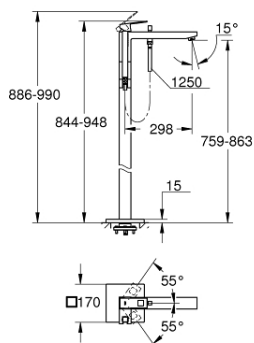

23 672 AL1 EUROCUBE SINGLE-LEVER BATH MIXER 1/2", FLOOR MOUNTED

TOOTE KIRJELDUS

- Värvus: brushed hard graphite
- without roughing-in-set
- GROHE SilkMove 35 mm ceramic cartridge
- with temperature limiter
- GROHE LongLife finish
- automatic diverter: bath/shower
- spout with mousseur
- Euphoria Cube+ Stick hand shower 6.6 l/min (26 467)
- Silverflex shower hose 1250 mm (28 362)
- projection 298 mm
- integrated non-return valve in the shower outlet 1/2"
- protected against backflow
- with shower holder

23 672 AL1 EUROCUBE SINGLE-LEVER BATH MIXER 1/2", FLOOR MOUNTED

VARUOSAD, märts 2019 – nüüd

- 1: Lever (Tellimuse number 46782AL0)
- 2: Cap (Tellimuse number 46492AL0)
- 3: Screw coupling (Tellimuse number 46460000)
- 4: Cartridge (Tellimuse number 46374000)
- 5: Diverter knob (Tellimuse number 48128AL0)
- 6: Sistra (Tellimuse number 13907AL0)
- 7: Diverter (Tellimuse number 65655AL0)
- 8: Non-return valve (Tellimuse number 08565000)
- 9: Dirt strainer (Tellimuse number 0700200M)
- 10: Socket spanner (Tellimuse number 19332000)*