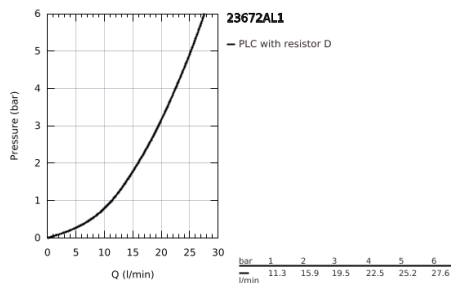

23 672 AL1 EUROCUBE SINGLE-LEVER BATH MIXER 1/2", FLOOR MOUNTED

TOOTE KIRJELDUS

- Värvus: brushed hard graphite
- without roughing-in-set
- GROHE SilkMove 35 mm ceramic cartridge
- with temperature limiter
- GROHE LongLife finish
- automatic diverter: bath/shower
- spout with mousseur
- Euphoria Cube+ Stick hand shower 6.6 l/min (26 467)
- Silverflex shower hose 1250 mm (28 362)
- projection 298 mm
- integrated non-return valve in the shower outlet 1/2"
- protected against backflow
- with shower holder

23 672 AL1 EUROCUBE SINGLE-LEVER BATH MIXER 1/2", FLOOR MOUNTED

VARUOSAD, märts 2019 – nüüd

- 1: Lever (Tellimuse number 46782AL0)
- 2: Cap (Tellimuse number 46492AL0)
- 3: Screw coupling (Tellimuse number 46460000)
- 4: Cartridge (Tellimuse number 46374000)
- 5: Diverter knob (Tellimuse number 48128AL0)
- 6: Sistra (Tellimuse number 13907AL0)
- 7: Diverter (Tellimuse number 65655AL0)
- 8: Non-return valve (Tellimuse number 08565000)
- 9: Dirt strainer (Tellimuse number 0700200M)
- 10: Socket spanner (Tellimuse number 19332000)*