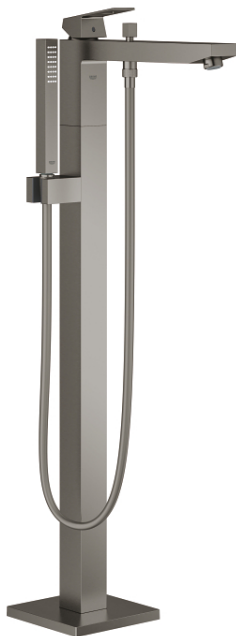

23 672 AL1 EUROCUBE SINGLE-LEVER BATH MIXER 1/2", FLOOR MOUNTED

TOOTE KIRJELDUS

- Värvus: brushed hard graphite
- without roughing-in-set
- GROHE SilkMove 35 mm ceramic cartridge
- with temperature limiter
- GROHE LongLife finish
- automatic diverter: bath/shower
- spout with mousseur
- Euphoria Cube+ Stick hand shower 6.6 l/min (26 467)
- Silverflex shower hose 1250 mm (28 362)
- projection 298 mm
- integrated non-return valve in the shower outlet 1/2"
- protected against backflow
- with shower holder

23 672 AL1 EUROCUBE SINGLE-LEVER BATH MIXER 1/2", FLOOR MOUNTED

VARUOSAD, märts 2019 – nüüd

- 1: Lever (Tellimuse number 46782AL0)
- 2: Cap (Tellimuse number 46492AL0)
- 3: Screw coupling (Tellimuse number 46460000)
- 4: Cartridge (Tellimuse number 46374000)
- 5: Diverter knob (Tellimuse number 48128AL0)
- 6: Sistra (Tellimuse number 13907AL0)
- 7: Diverter (Tellimuse number 65655AL0)
- 8: Non-return valve (Tellimuse number 08565000)
- 9: Dirt strainer (Tellimuse number 0700200M)
- 10: Socket spanner (Tellimuse number 19332000)*