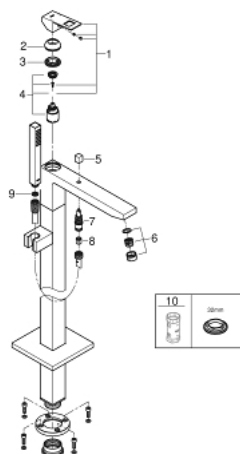

23 672 001 EUROCUBE SINGLE-LEVER BATH MIXER 1/2", FLOOR MOUNTED

TOOTE KIRJELDUS

- Värvus: chrome
- without roughing-in-set
- GROHE SilkMove 35 mm ceramic cartridge
- with temperature limiter
- GROHE LongLife finish
- automatic diverter: bath/shower
- spout with mousseur
- Euphoria Cube+ Stick hand shower 6.6 l/min (26 467)
- Silverflex shower hose 1250 mm (28 362)
- projection 298 mm
- integrated non-return valve in the shower outlet 1/2"
- protected against backflow
- with shower holder

23 672 001 EUROCUBE SINGLE-LEVER BATH MIXER 1/2", FLOOR MOUNTED

VARUOSAD, aprill 2016 – nüüd

- 1: Lever (Tellimuse number 46782000)
- 2: Cap (Tellimuse number 46492000)
- 3: Screw coupling (Tellimuse number 46460000)
- 4: Cartridge (Tellimuse number 46374000)
- 5: Diverter knob (Tellimuse number 48128000)
- 6: Sistra (Tellimuse number 13907000)
- 7: Diverter (Tellimuse number 65655000)
- 8: Non-return valve (Tellimuse number 08565000)
- 9: Dirt strainer (Tellimuse number 0700200M)
- 10: Socket spanner (Tellimuse number 19332000)*