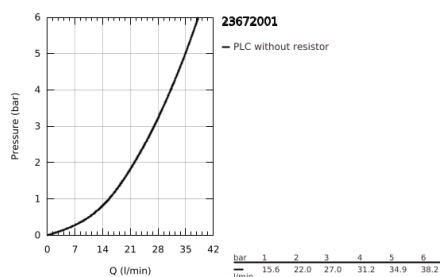

23 672 001 EUROCUBE SINGLE-LEVER BATH MIXER 1/2", FLOOR MOUNTED

TOOTE KIRJELDUS

- Värvus: chrome
- without roughing-in-set
- GROHE SilkMove 35 mm ceramic cartridge
- with temperature limiter
- GROHE LongLife finish
- automatic diverter: bath/shower
- spout with mousseur
- Euphoria Cube+ Stick hand shower 6.6 l/min (26 467)
- Silverflex shower hose 1250 mm (28 362)
- projection 298 mm
- integrated non-return valve in the shower outlet 1/2"
- protected against backflow
- with shower holder

23 672 001 EUROCUBE SINGLE-LEVER BATH MIXER 1/2", FLOOR MOUNTED

VARUOSAD, aprill 2016 – nüüd

- 1: Lever (Tellimuse number 46782000)
- 2: Cap (Tellimuse number 46492000)
- 3: Screw coupling (Tellimuse number 46460000)
- 4: Cartridge (Tellimuse number 46374000)
- 5: Diverter knob (Tellimuse number 48128000)
- 6: Sistra (Tellimuse number 13907000)
- 7: Diverter (Tellimuse number 65655000)
- 8: Non-return valve (Tellimuse number 08565000)
- 9: Dirt strainer (Tellimuse number 0700200M)
- 10: Socket spanner (Tellimuse number 19332000)*