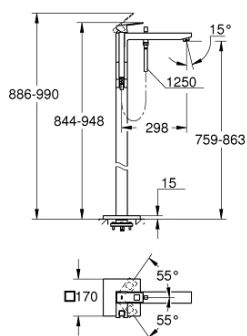

23 672 001 EUROCUBE SINGLE-LEVER BATH MIXER 1/2", FLOOR MOUNTED

TOOTE KIRJELDUS

- Värvus: chrome
- without roughing-in-set
- GROHE SilkMove 35 mm ceramic cartridge
- with temperature limiter
- GROHE LongLife finish
- automatic diverter: bath/shower
- spout with mousseur
- Euphoria Cube+ Stick hand shower 6.6 l/min (26 467)
- Silverflex shower hose 1250 mm (28 362)
- projection 298 mm
- integrated non-return valve in the shower outlet 1/2"
- protected against backflow
- with shower holder

23 672 001 EUROCUBE SINGLE-LEVER BATH MIXER 1/2", FLOOR MOUNTED

VARUOSAD, aprill 2016 – nüüd

- 1: Lever (Tellimuse number 46782000)
- 2: Cap (Tellimuse number 46492000)
- 3: Screw coupling (Tellimuse number 46460000)
- 4: Cartridge (Tellimuse number 46374000)
- 5: Diverter knob (Tellimuse number 48128000)
- 6: Sistra (Tellimuse number 13907000)
- 7: Diverter (Tellimuse number 65655000)
- 8: Non-return valve (Tellimuse number 08565000)
- 9: Dirt strainer (Tellimuse number 0700200M)
- 10: Socket spanner (Tellimuse number 19332000)*