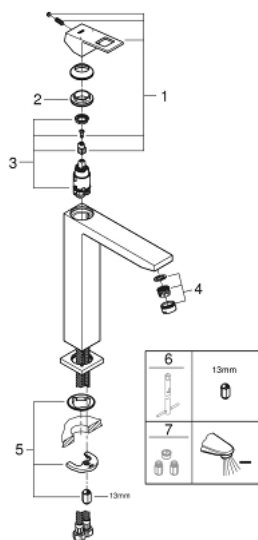

23 671 000 EUROCUBE SINGLE-LEVER BASIN MIXER 1/2" FOR FREE-STANDING BASINS XL-SIZE

TOOTE KIRJELDUS

- Värvus: chrome
- single hole installation
- GROHE SilkMove 28 mm ceramic cartridge
- metal lever
- with temperature limiter
- GROHE LongLife finish
- GROHE EcoJoy - less water, perfect flow
- GROHE SpeedClean mousseur 4.5 l/min
- smooth body
- flexible connection hoses
- GROHE FastFixation Plus installation system

23 671 000 **EUROCUBE SINGLE-LEVER BASIN MIXER 1/2"**
FOR FREE-STANDING BASINS
XL-SIZE

VARUOSAD, juuni 2020 – nüüd

1: Lever (Tellimuse number 46786000)

2: Fitting ring (Tellimuse number 46715000)

3: Cartridge (Tellimuse number 46580000)

4: Mousseur (Tellimuse number 48280000)

5: Shank mounting kit (Tellimuse number 46645000)

6: Mounting wrench (Tellimuse number 19017000)*

7: Water saving set (Tellimuse number 48186000)*

* Lisatarvikud