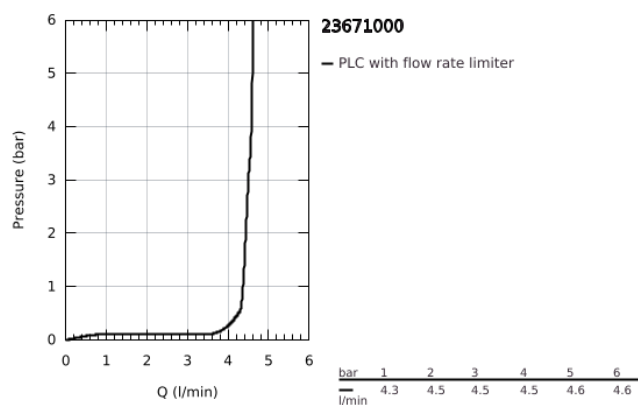

23 671 000 EUROCUBE SINGLE-LEVER BASIN MIXER 1/2" FOR FREE-STANDING BASINS XL-SIZE

TOOTE KIRJELDUS

- Värvus: chrome
- single hole installation
- GROHE SilkMove 28 mm ceramic cartridge
- metal lever
- with temperature limiter
- GROHE LongLife finish
- GROHE EcoJoy - less water, perfect flow
- GROHE SpeedClean mousseur 4.5 l/min
- smooth body
- flexible connection hoses
- GROHE FastFixation Plus installation system

23 671 000 **EUROCUBE SINGLE-LEVER BASIN MIXER 1/2"**
FOR FREE-STANDING BASINS
XL-SIZE

VARUOSAD, juuni 2020 – nüüd

1: Lever (Tellimuse number 46786000)

2: Fitting ring (Tellimuse number 46715000)

3: Cartridge (Tellimuse number 46580000)