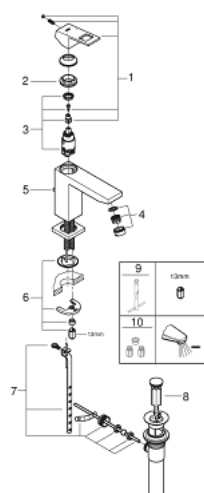

23 670 000 EUROCUBE SINGLE-LEVER BASIN MIXER 1/2" M-SIZE

TOOTE KIRJELDUS

- Värvus: chrome
- single hole installation
- metal lever
- GROHE SilkMove 28 mm ceramic cartridge
- with temperature limiter
- GROHE LongLife finish
- GROHE EcoJoy - less water, perfect flow
- GROHE SpeedClean mousseur 4.5 l/min
- pop-up waste set 1"
- flexible connection hoses
- GROHE FastFixation Plus installation system

23 670 000 EUROCUBE SINGLE-LEVER BASIN MIXER 1/2" M-SIZE

VARUOSAD, juuni 2020 – nüüd

- 1: Lever (Tellimuse number 46786000)
- 2: Fitting ring (Tellimuse number 46715000)
- 3: Cartridge (Tellimuse number 46580000)
- 4: Mousseur (Tellimuse number 48280000)
- 5: Pop-up rod (Tellimuse number 46787000)
- 6: Shank mounting kit (Tellimuse number 46645000)
- 7: Ball rod (Tellimuse number 48332000)
- 8: Plug (Tellimuse number 48331000)
- 9: Mounting wrench (Tellimuse number 19017000)*
- 10: Water saving set (Tellimuse number 48186000)*