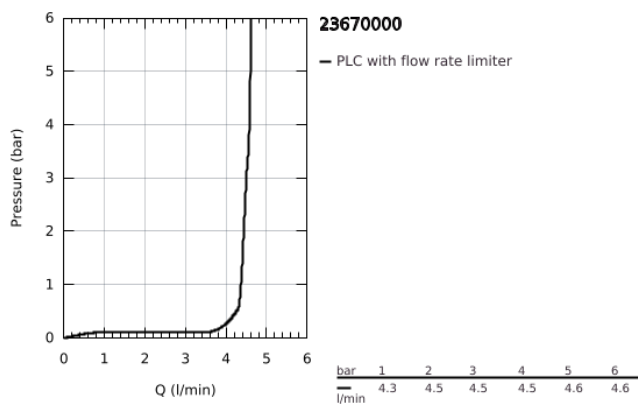

23 670 000 EUROCUBE SINGLE-LEVER BASIN MIXER 1/2" M-SIZE

TOOTE KIRJELDUS

- Värvus: chrome
- single hole installation
- metal lever
- GROHE SilkMove 28 mm ceramic cartridge
- with temperature limiter
- GROHE LongLife finish
- GROHE EcoJoy - less water, perfect flow
- GROHE SpeedClean mousseur 4.5 l/min
- pop-up waste set 1"
- flexible connection hoses
- GROHE FastFixation Plus installation system

23 670 000 EUROCUBE SINGLE-LEVER BASIN MIXER 1/2" M-SIZE

VARUOSAD, juuni 2020 – nüüd

- 1: Lever (Tellimuse number 46786000)
- 2: Fitting ring (Tellimuse number 46715000)
- 3: Cartridge (Tellimuse number 46580000)
- 4: Mousseur (Tellimuse number 48280000)
- 5: Pop-up rod (Tellimuse number 46787000)
- 6: Shank mounting kit (Tellimuse number 46645000)
- 7: Ball rod (Tellimuse number 48332000)
- 8: Plug (Tellimuse number 48331000)
- 9: Mounting wrench (Tellimuse number 19017000)*
- 10: Water saving set (Tellimuse number 48186000)*