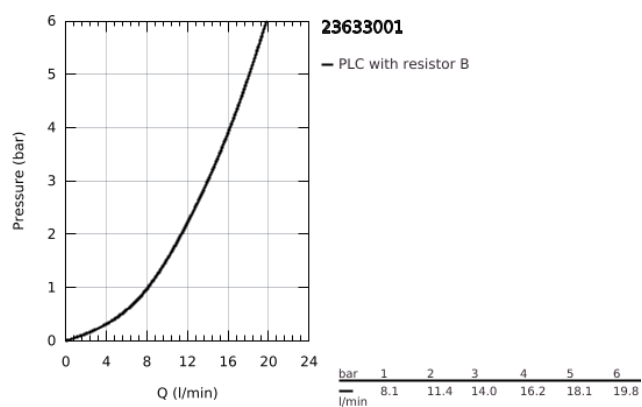

23 633 001 BAULOOK SINGLE-LEVER SHOWER MIXER 1/2"

TOOTE KIRJELDUS

- Värvus: chrome
- wall mounted
- metal lever
- GROHE SmoothControl 35 mm ceramic cartridge
- with temperature limiter
- GROHE LongLife finish
- adjustable flow rate limiter
- shower bottom outlet 1/2" with integrated non return-valve
- protected against backflow
- S-unions
- metal wall escutcheon
- professional edition

23 633 001 BAULoop SINGLE-LEVER SHOWER MIXER 1/2"

VARUOSAD, september 2018 – nüüd

- 1: Cartridge (Tellimuse number 46374000)
- 2: S-union (Tellimuse number 12075000)
- 2.1: Seal (Tellimuse number 0138600M)
- 2.2: Escutcheon (Tellimuse number 0221000M)
- 3: Screw connection 1/2" (Tellimuse number 45044000)
- 4: Non-return valve (Tellimuse number 42601000)
- 5: Extension 3/4", 20 mm (Tellimuse number 0713000M)*
- 6: Temperature limiter (Tellimuse number 46375000)*
- 7: Special spanner (Tellimuse number 19377000)*
- 8: Socket spanner (Tellimuse number 19332000)*