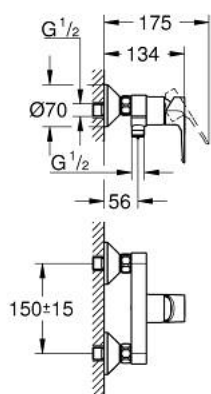

23 633 001 BAULOOK SINGLE-LEVER SHOWER MIXER 1/2"

TOOTE KIRJELDUS

- Värvus: chrome
- wall mounted
- metal lever
- GROHE SmoothControl 35 mm ceramic cartridge
- with temperature limiter
- GROHE LongLife finish
- adjustable flow rate limiter
- shower bottom outlet 1/2" with integrated non return-valve
- protected against backflow
- S-unions
- metal wall escutcheon
- professional edition

23 633 001 BAULoop SINGLE-LEVER SHOWER MIXER 1/2"

VARUOSAD, september 2018 – nüüd

- 1: Cartridge (Tellimuse number 46374000)
- 2: S-union (Tellimuse number 12075000)
- 2.1: Seal (Tellimuse number 0138600M)
- 2.2: Escutcheon (Tellimuse number 0221000M)
- 3: Screw connection 1/2" (Tellimuse number 45044000)
- 4: Non-return valve (Tellimuse number 42601000)
- 5: Extension 3/4", 20 mm (Tellimuse number 0713000M)*
- 6: Temperature limiter (Tellimuse number 46375000)*
- 7: Special spanner (Tellimuse number 19377000)*
- 8: Socket spanner (Tellimuse number 19332000)*