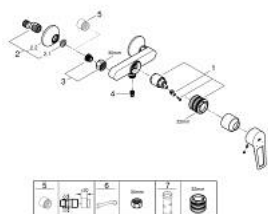

23 633 001 BAULOOK SINGLE-LEVER SHOWER MIXER 1/2"

TOOTE KIRJELDUS

- Värvus: chrome
- wall mounted
- metal lever
- GROHE SmoothControl 35 mm ceramic cartridge
- with temperature limiter
- GROHE LongLife finish
- adjustable flow rate limiter
- shower bottom outlet 1/2" with integrated non return-valve
- protected against backflow
- S-unions
- metal wall escutcheon
- professional edition

23 633 001 BAULoop SINGLE-LEVER SHOWER MIXER 1/2"

VARUOSAD, september 2018 – nüüd

- 1: Cartridge (Tellimuse number 46374000)
- 2: S-union (Tellimuse number 12075000)
- 2.1: Seal (Tellimuse number 0138600M)
- 2.2: Escutcheon (Tellimuse number 0221000M)
- 3: Screw connection 1/2" (Tellimuse number 45044000)
- 4: Non-return valve (Tellimuse number 42601000)
- 5: Extension 3/4", 20 mm (Tellimuse number 0713000M)*
- 6: Temperature limiter (Tellimuse number 46375000)*
- 7: Special spanner (Tellimuse number 19377000)*
- 8: Socket spanner (Tellimuse number 19332000)*