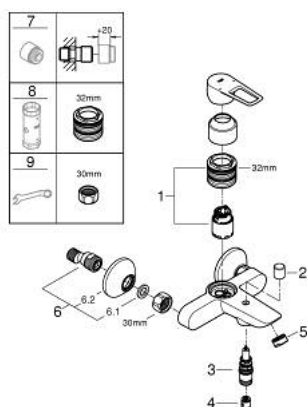

23 602 001 **BAULOOK SINGLE-LEVER BATH MIXER 1/2"**

TOOTE KIRJELDUS

- Värvus: chrome
- wall mounted
- metal lever
- GROHE SmoothControl 35 mm ceramic cartridge
- with temperature limiter
- GROHE LongLife finish
- adjustable flow rate limiter
- automatic diverter: bath/shower
- spout with mousseur
- shower bottom outlet 1/2" with integrated non return-valve
- protected against backflow
- S-unions
- metal wall escutcheon
- professional edition

23 602 001 BAULOOK SINGLE-LEVER BATH MIXER 1/2"

VARUOSAD, november 2021 – nüüd

- 1: Cartridge (Tellimuse number 46374000)
- 2: Diverter knob (Tellimuse number 64309000)
- 3: Diverter (Tellimuse number 65655000)
- 4: Non-return valve (Tellimuse number 08565000)
- 5: Mousseur (Tellimuse number 13941000)
- 6: S-union (Tellimuse number 12075000)
- 6.1: Seal (Tellimuse number 0138600M)
- 6.2: Escutcheon (Tellimuse number 0221000M)
- 7: Extension 3/4", 20 mm (Tellimuse number 0713000M)*
- 8: Socket spanner (Tellimuse number 19332000)*
- 9: Special spanner (Tellimuse number 19377000)*