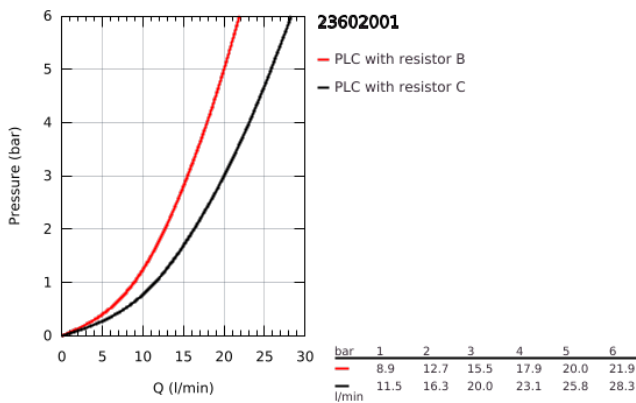

23 602 001 **BAULOOK SINGLE-LEVER BATH MIXER 1/2"**

TOOTE KIRJELDUS

- Värvus: chrome
- wall mounted
- metal lever
- GROHE SmoothControl 35 mm ceramic cartridge
- with temperature limiter
- GROHE LongLife finish
- adjustable flow rate limiter
- automatic diverter: bath/shower
- spout with mousseur
- shower bottom outlet 1/2" with integrated non return-valve
- protected against backflow
- S-unions
- metal wall escutcheon
- professional edition

23 602 001 BAULOOK SINGLE-LEVER BATH MIXER 1/2"

VARUOSAD, november 2021 – nüüd

- 1: Cartridge (Tellimuse number 46374000)
- 2: Diverter knob (Tellimuse number 64309000)
- 3: Diverter (Tellimuse number 65655000)
- 4: Non-return valve (Tellimuse number 08565000)
- 5: Mousseur (Tellimuse number 13941000)
- 6: S-union (Tellimuse number 12075000)
- 6.1: Seal (Tellimuse number 0138600M)
- 6.2: Escutcheon (Tellimuse number 0221000M)
- 7: Extension 3/4", 20 mm (Tellimuse number 0713000M)*
- 8: Socket spanner (Tellimuse number 19332000)*
- 9: Special spanner (Tellimuse number 19377000)*