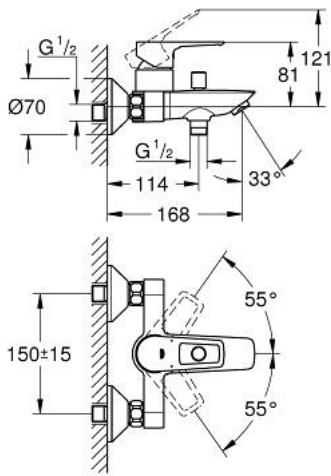

23 602 001 **BAULOOK SINGLE-LEVER BATH MIXER 1/2"**

TOOTE KIRJELDUS

- Värvus: chrome
- wall mounted
- metal lever
- GROHE SmoothControl 35 mm ceramic cartridge
- with temperature limiter
- GROHE LongLife finish
- adjustable flow rate limiter
- automatic diverter: bath/shower
- spout with mousseur
- shower bottom outlet 1/2" with integrated non return-valve
- protected against backflow
- S-unions
- metal wall escutcheon
- professional edition

23 602 001 BAULOOK SINGLE-LEVER BATH MIXER 1/2"

VARUOSAD, november 2021 – nüüd

- 1: Cartridge (Tellimuse number 46374000)
- 2: Diverter knob (Tellimuse number 64309000)
- 3: Diverter (Tellimuse number 65655000)
- 4: Non-return valve (Tellimuse number 08565000)
- 5: Mousseur (Tellimuse number 13941000)
- 6: S-union (Tellimuse number 12075000)
- 6.1: Seal (Tellimuse number 0138600M)
- 6.2: Escutcheon (Tellimuse number 0221000M)
- 7: Extension 3/4", 20 mm (Tellimuse number 0713000M)*
- 8: Socket spanner (Tellimuse number 19332000)*
- 9: Special spanner (Tellimuse number 19377000)*