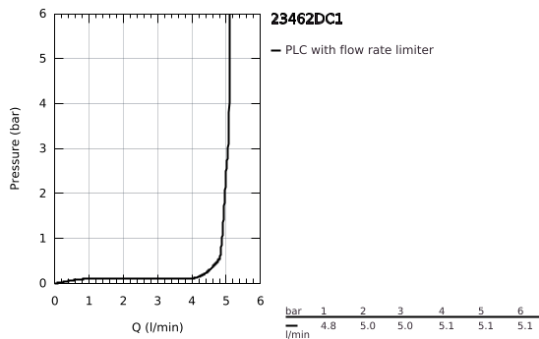

23 462 DC1 **ESSENCE SINGLE-LEVER BASIN MIXER 1/2"**  
**M-SIZE**

**TOOTE KIRJELDUS**

- Värvus: supersteel
- single hole installation
- GROHE SilkMove 28 mm ceramic cartridge
- with temperature limiter
- GROHE LongLife finish
- GROHE EcoJoy mousseur 5.7 l/min
- GROHE AquaGuide adjustable mousseur
- GROHE FastFixation Plus installation system
- swivel spout with mousseur and stop limiter
- pop-up waste set 1 1/4"
- flexible connection hoses

## 23 462 DC1 ESSENCE SINGLE-LEVER BASIN MIXER 1/2" M-SIZE