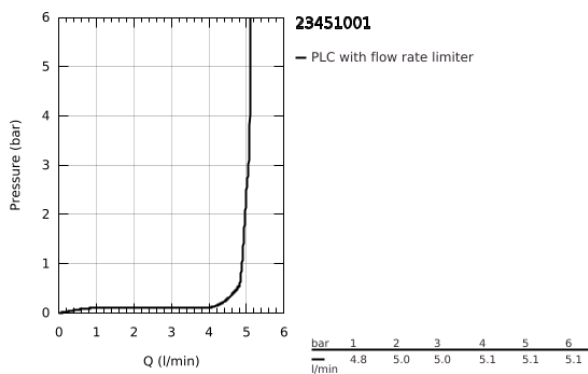

23 451 001 **CONCETTO SINGLE-LEVER BASIN MIXER 1/2"**  
**M-SIZE**

**TOOTE KIRJELDUS**

- Värvus: chrome
- single hole installation
- metal lever
- GROHE SilkMove 28 mm ceramic cartridge
- with temperature limiter
- GROHE LongLife finish
- GROHE EcoJoy - less water, perfect flow
- maximum flow rate (at 3 bar): 5 l/min
- SpeedClean mousseur
- GROHE FastFixation installation system
- smooth body
- flexible connection hoses

23 451 001 **CONCETTO SINGLE-LEVER BASIN MIXER 1/2"**  
**M-SIZE**

**VARUOSAD**, september 2013 – nüüd

1: Lever (Tellimuse number 46753000)

2: Fitting ring (Tellimuse number 46715000)

3: Cartridge (Tellimuse number 46580000)