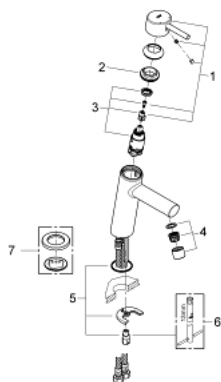

23 451 001 **CONCETTO SINGLE-LEVER BASIN MIXER 1/2"**  
**M-SIZE**

**TOOTE KIRJELDUS**

- Värvus: chrome
- single hole installation
- metal lever
- GROHE SilkMove 28 mm ceramic cartridge
- with temperature limiter
- GROHE LongLife finish
- GROHE EcoJoy - less water, perfect flow
- maximum flow rate (at 3 bar): 5 l/min
- SpeedClean mousseur
- GROHE FastFixation installation system
- smooth body
- flexible connection hoses

23 451 001 **CONCETTO SINGLE-LEVER BASIN MIXER 1/2"**  
**M-SIZE**

**VARUOSAD**, september 2013 – nüüd

1: Lever (Tellimuse number 46753000)

2: Fitting ring (Tellimuse number 46715000)

3: Cartridge (Tellimuse number 46580000)

4: Mousseur (Tellimuse number 13935000)

5: Shank mounting kit (Tellimuse number 46249000)

6: Mounting wrench (Tellimuse number 19017000)\*

7: Base plate (Tellimuse number 48165000)\*

\* Lisatarvikud