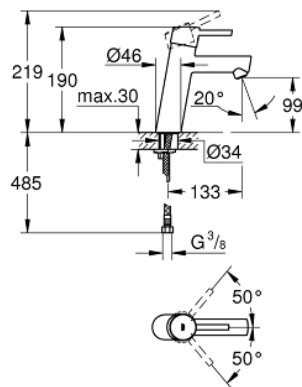

23 451 001 **CONCETTO SINGLE-LEVER BASIN MIXER 1/2"**  
**M-SIZE**

**TOOTE KIRJELDUS**

- Värvus: chrome
- single hole installation
- metal lever
- GROHE SilkMove 28 mm ceramic cartridge
- with temperature limiter
- GROHE LongLife finish
- GROHE EcoJoy - less water, perfect flow
- maximum flow rate (at 3 bar): 5 l/min
- SpeedClean mousseur
- GROHE FastFixation installation system
- smooth body
- flexible connection hoses

23 451 001 **CONCETTO SINGLE-LEVER BASIN MIXER 1/2"**  
**M-SIZE**

**VARUOSAD**, september 2013 – nüüd

1: Lever (Tellimuse number 46753000)

2: Fitting ring (Tellimuse number 46715000)

3: Cartridge (Tellimuse number 46580000)

4: Mousseur (Tellimuse number 13935000)

5: Shank mounting kit (Tellimuse number 46249000)

6: Mounting wrench (Tellimuse number 19017000)\*

7: Base plate (Tellimuse number 48165000)\*

\* Lisatarvikud