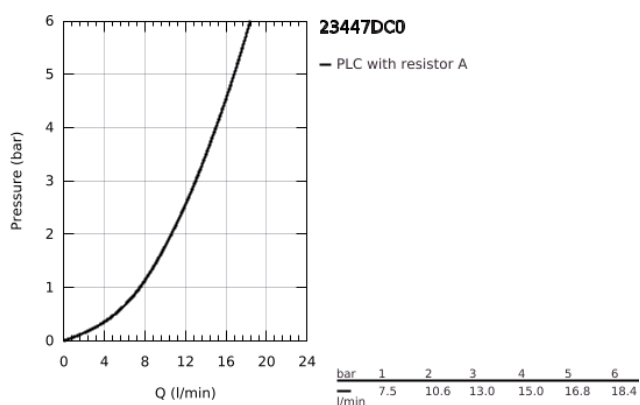

## 23 447 DC0 EUROCUBE TWO-HOLE BASIN MIXER M-SIZE

### TOOTE KIRJELDUS

- Värvus: supersteel
- wall mounted
- for use with rough-in set 23 200
- without concealed body
- GROHE LongLife finish
- GROHE AquaGuide adjustable mousseur 5.7 l/min
- center distance 110 mm
- projection 231 mm