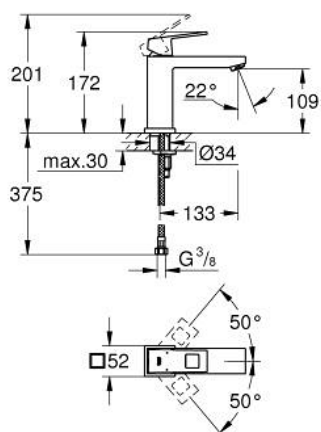

23 446 000 **EUROCUBE SINGLE-LEVER BASIN MIXER 1/2"**
M-SIZE

TOOTE KIRJELDUS

- Värvus: chrome
- single hole installation
- GROHE SilkMove 28 mm ceramic cartridge
- with temperature limiter
- GROHE LongLife finish
- GROHE EcoJoy - less water, perfect flow
- maximum flow rate (at 3 bar): 5 l/min
- SpeedClean mousseur
- GROHE FastFixation Plus installation system
- smooth body
- flexible connection hoses

23 446 000 **EUROCUBE SINGLE-LEVER BASIN MIXER 1/2"**
M-SIZE

VARUOSAD, september 2013 – nüüd

1: Lever (Tellimuse number 46786000)

2: Fitting ring (Tellimuse number 46715000)

3: Cartridge (Tellimuse number 46580000)

4: Mousseur (Tellimuse number 48159000)

5: Shank mounting kit (Tellimuse number 46645000)

6: Mounting wrench (Tellimuse number 19017000)*

* Lisatarvikud