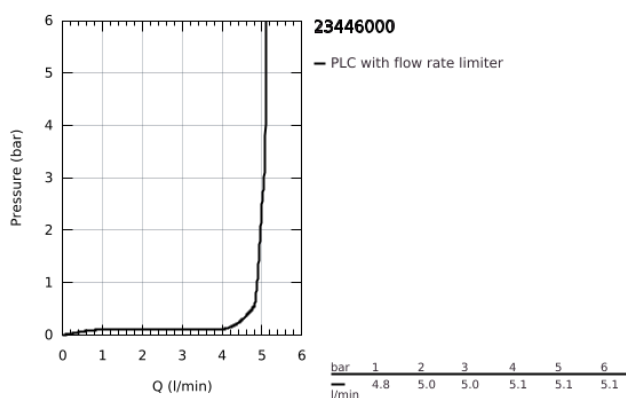

23 446 000 **EUROCUBE SINGLE-LEVER BASIN MIXER 1/2"**
M-SIZE

TOOTE KIRJELDUS

- Värvus: chrome
- single hole installation
- GROHE SilkMove 28 mm ceramic cartridge
- with temperature limiter
- GROHE LongLife finish
- GROHE EcoJoy - less water, perfect flow
- maximum flow rate (at 3 bar): 5 l/min
- SpeedClean mousseur
- GROHE FastFixation Plus installation system
- smooth body
- flexible connection hoses

23 446 000 **EUROCUBE SINGLE-LEVER BASIN MIXER 1/2"**
M-SIZE

VARUOSAD, september 2013 – nüüd

1: Lever (Tellimuse number 46786000)

2: Fitting ring (Tellimuse number 46715000)

3: Cartridge (Tellimuse number 46580000)