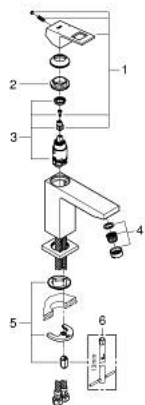

23 446 000 **EUROCUBE SINGLE-LEVER BASIN MIXER 1/2"**
M-SIZE

TOOTE KIRJELDUS

- Värvus: chrome
- single hole installation
- GROHE SilkMove 28 mm ceramic cartridge
- with temperature limiter
- GROHE LongLife finish
- GROHE EcoJoy - less water, perfect flow
- maximum flow rate (at 3 bar): 5 l/min
- SpeedClean mousseur
- GROHE FastFixation Plus installation system
- smooth body
- flexible connection hoses

23 446 000 **EUROCUBE SINGLE-LEVER BASIN MIXER 1/2"**
M-SIZE

VARUOSAD, september 2013 – nüüd

1: Lever (Tellimuse number 46786000)

2: Fitting ring (Tellimuse number 46715000)

3: Cartridge (Tellimuse number 46580000)

4: Mousseur (Tellimuse number 48159000)

5: Shank mounting kit (Tellimuse number 46645000)

6: Mounting wrench (Tellimuse number 19017000)*

* Lisatarvikud