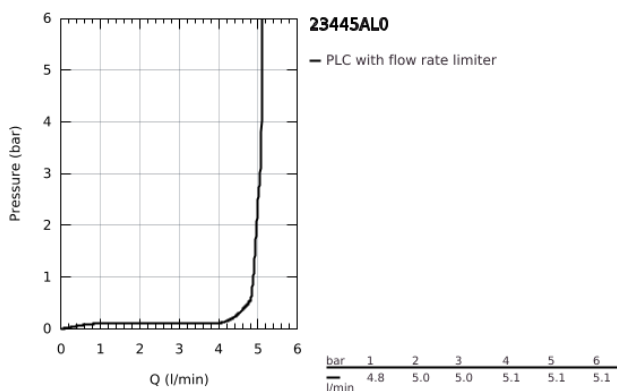

23 445 AL0 EUROCUBE SINGLE-LEVER BASIN MIXER 1/2" M-SIZE

TOOTE KIRJELDUS

- Värvus: brushed hard graphite
- single hole installation
- GROHE SilkMove 28 mm ceramic cartridge
- with temperature limiter
- GROHE LongLife finish
- GROHE EcoJoy - less water, perfect flow
- maximum flow rate (at 3 bar): 5 l/min
- SpeedClean mousseur
- GROHE FastFixation Plus installation system
- pop-up waste set 1 1/4"
- flexible connection hoses

23 445 AL0 EUROCUBE SINGLE-LEVER BASIN MIXER 1/2" M-SIZE

VARUOSAD, märts 2019 – nüüd

- 1: Lever (Tellimuse number 46786AL0)
 - 2: Fitting ring (Tellimuse number 46715000)
 - 3: Cartridge (Tellimuse number 46580000)
 - 4: Mousseur (Tellimuse number 48159AL0)
 - 5: Pop-up rod (Tellimuse number 46787AL0)
 - 6: Shank mounting kit (Tellimuse number 46645000)
 - 7: Waste set 1 1/4" (Tellimuse number 28910AL0)
 - 7.1: Plug (Tellimuse number 07182AL0)
 - 7.2: Eccentric rod (Tellimuse number 07052000)
 - 8: Mounting wrench (Tellimuse number 19017000)*
 - 9: Eccentric rod (Tellimuse number 07341000)*
- * Lisatarvikud