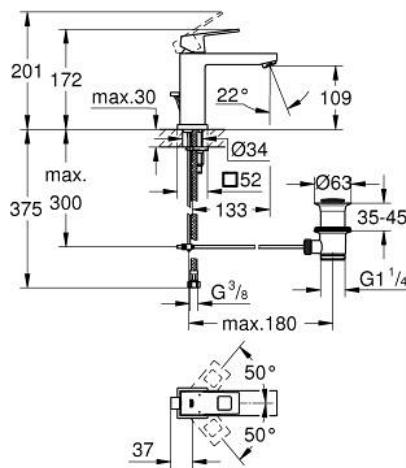

23 445 AL0 EUROCUBE SINGLE-LEVER BASIN MIXER 1/2" M-SIZE

TOOTE KIRJELDUS

- Värvus: brushed hard graphite
- single hole installation
- GROHE SilkMove 28 mm ceramic cartridge
- with temperature limiter
- GROHE LongLife finish
- GROHE EcoJoy - less water, perfect flow
- maximum flow rate (at 3 bar): 5 l/min
- SpeedClean mousseur
- GROHE FastFixation Plus installation system
- pop-up waste set 1 1/4"
- flexible connection hoses

23 445 AL0 EUROCUBE SINGLE-LEVER BASIN MIXER 1/2" M-SIZE

VARUOSAD, märts 2019 – nüüd

- 1: Lever (Tellimuse number 46786AL0)
 - 2: Fitting ring (Tellimuse number 46715000)
 - 3: Cartridge (Tellimuse number 46580000)
 - 4: Mousseur (Tellimuse number 48159AL0)
 - 5: Pop-up rod (Tellimuse number 46787AL0)
 - 6: Shank mounting kit (Tellimuse number 46645000)
 - 7: Waste set 1 1/4" (Tellimuse number 28910AL0)
 - 7.1: Plug (Tellimuse number 07182AL0)
 - 7.2: Eccentric rod (Tellimuse number 07052000)
 - 8: Mounting wrench (Tellimuse number 19017000)*
 - 9: Eccentric rod (Tellimuse number 07341000)*
- * Lisatarvikud