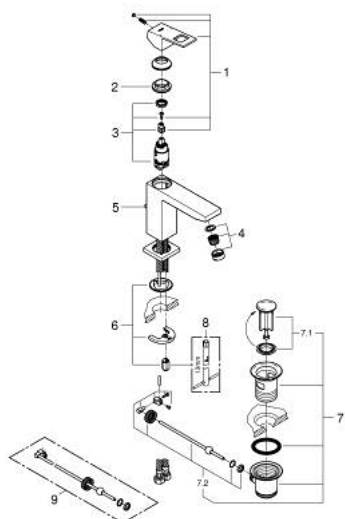

23 445 AL0 EUROCUBE SINGLE-LEVER BASIN MIXER 1/2" M-SIZE

TOOTE KIRJELDUS

- Värvus: brushed hard graphite
- single hole installation
- GROHE SilkMove 28 mm ceramic cartridge
- with temperature limiter
- GROHE LongLife finish
- GROHE EcoJoy - less water, perfect flow
- maximum flow rate (at 3 bar): 5 l/min
- SpeedClean mousseur
- GROHE FastFixation Plus installation system
- pop-up waste set 1 1/4"
- flexible connection hoses

23 445 AL0 EUROCUBE SINGLE-LEVER BASIN MIXER 1/2" M-SIZE

VARUOSAD, märts 2019 – nüüd

- 1: Lever (Tellimuse number 46786AL0)
 - 2: Fitting ring (Tellimuse number 46715000)
 - 3: Cartridge (Tellimuse number 46580000)
 - 4: Mousseur (Tellimuse number 48159AL0)
 - 5: Pop-up rod (Tellimuse number 46787AL0)
 - 6: Shank mounting kit (Tellimuse number 46645000)
 - 7: Waste set 1 1/4" (Tellimuse number 28910AL0)
 - 7.1: Plug (Tellimuse number 07182AL0)
 - 7.2: Eccentric rod (Tellimuse number 07052000)
 - 8: Mounting wrench (Tellimuse number 19017000)*
 - 9: Eccentric rod (Tellimuse number 07341000)*
- * Lisatarvikud