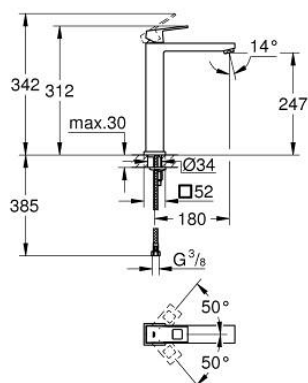

## 23 406 AL0 EUROCUBE SINGLE-LEVER BASIN MIXER 1/2" XL-SIZE

### TOOTE KIRJELDUS

- Värvus: brushed hard graphite
- single hole installation
- for free-standing basins
- GROHE SilkMove 28 mm ceramic cartridge
- temperature limiter
- GROHE LongLife finish
- GROHE EcoJoy - less water, perfect flow
- maximum flow rate (at 3 bar): 5 l/min
- GROHE FastFixation Plus installation system
- smooth body
- flexible connection hoses

### VARUOSAD, märts 2019 – nüüd

- 1: Lever (Tellimuse number 46786AL0)
- 2: Fitting ring (Tellimuse number 46715000)
- 3: Cartridge (Tellimuse number 46580000)
- 4: Mousseur (Tellimuse number 48159AL0)
- 5: Shank mounting kit (Tellimuse number 46645000)
- 6: Mounting wrench (Tellimuse number 19017000)\*