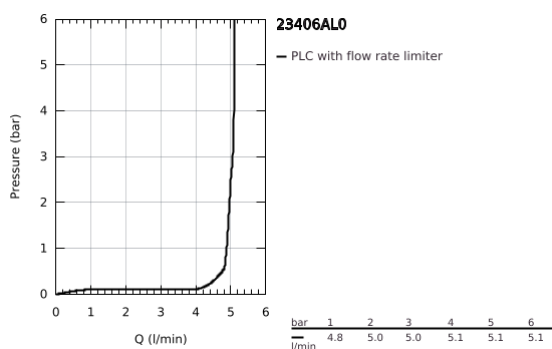

## 23 406 AL0 EUROCUBE SINGLE-LEVER BASIN MIXER 1/2" XL-SIZE

### TOOTE KIRJELDUS

- Värvus: brushed hard graphite
- single hole installation
- for free-standing basins
- GROHE SilkMove 28 mm ceramic cartridge
- temperature limiter
- GROHE LongLife finish
- GROHE EcoJoy - less water, perfect flow
- maximum flow rate (at 3 bar): 5 l/min
- GROHE FastFixation Plus installation system
- smooth body
- flexible connection hoses