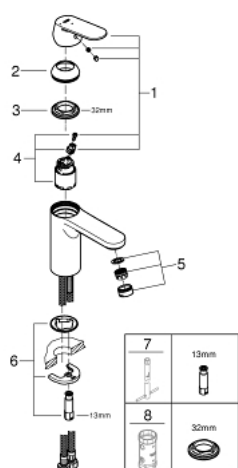

23 398 00E **EUROSMART COSMOPOLITAN SINGLE-LEVER BASIN MIXER 1/2"**
M-SIZE

TOOTE KIRJELDUS

- Värvus: chrome
- single hole installation
- GROHE SilkMove 35 mm ceramic cartridge
- EcoMode - cold water flow in mid-lever position saves energy
- adjustable flow rate limiter
- temperature limiter
- GROHE LongLife finish
- GROHE EcoJoy - less water, perfect flow
- maximum flow rate (at 3 bar): 5 l/min
- GROHE FastFixation installation system with centering support
- smooth body
- flexible connection hoses

23 398 00E EUROSMART COSMOPOLITAN SINGLE-LEVER BASIN MIXER 1/2" M-SIZE

VARUOSAD, august 2017 – nüüd

1: Lever (Tellimuse number 46828000)

2: Cap (Tellimuse number 46492000)

3: Screw coupling (Tellimuse number 46460000)

4: Cartridge (Tellimuse number 46863000)

5: Mousseur (Tellimuse number 48159000)

6: Shank mounting kit (Tellimuse number 46671000)

7: Mounting wrench (Tellimuse number 19017000)*

8: Socket spanner (Tellimuse number 19332000)*