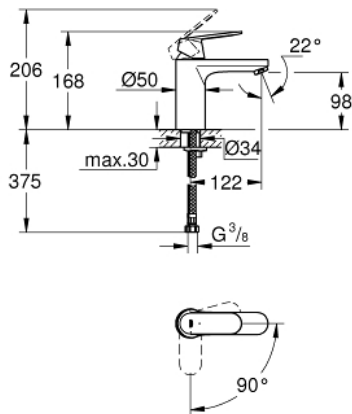

23 398 00E **EUROSMART COSMOPOLITAN SINGLE-LEVER BASIN MIXER 1/2"**
M-SIZE

TOOTE KIRJELDUS

- Värvus: chrome
- single hole installation
- GROHE SilkMove 35 mm ceramic cartridge
- EcoMode - cold water flow in mid-lever position saves energy
- adjustable flow rate limiter
- temperature limiter
- GROHE LongLife finish
- GROHE EcoJoy - less water, perfect flow
- maximum flow rate (at 3 bar): 5 l/min
- GROHE FastFixation installation system with centering support
- smooth body
- flexible connection hoses

23 398 00E EUROSMART COSMOPOLITAN SINGLE-LEVER BASIN MIXER 1/2" M-SIZE

VARUOSAD, august 2017 – nüüd

1: Lever (Tellimuse number 46828000)

2: Cap (Tellimuse number 46492000)

3: Screw coupling (Tellimuse number 46460000)

4: Cartridge (Tellimuse number 46863000)

5: Mousseur (Tellimuse number 48159000)

6: Shank mounting kit (Tellimuse number 46671000)

7: Mounting wrench (Tellimuse number 19017000)*

8: Socket spanner (Tellimuse number 19332000)*