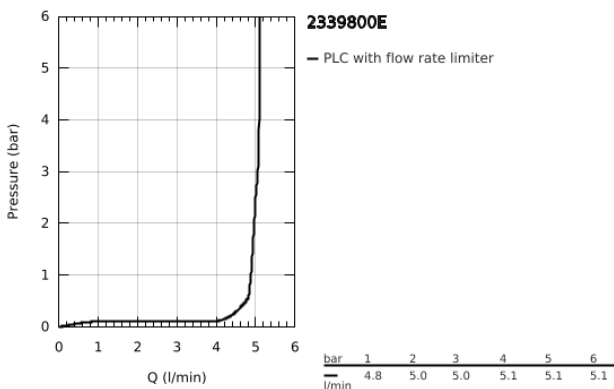

23 398 00E **EUROSMART COSMOPOLITAN SINGLE-LEVER BASIN MIXER 1/2"**
M-SIZE

TOOTE KIRJELDUS

- Värvus: chrome
- single hole installation
- GROHE SilkMove 35 mm ceramic cartridge
- EcoMode - cold water flow in mid-lever position saves energy
- adjustable flow rate limiter
- temperature limiter
- GROHE LongLife finish
- GROHE EcoJoy - less water, perfect flow
- maximum flow rate (at 3 bar): 5 l/min
- GROHE FastFixation installation system with centering support
- smooth body
- flexible connection hoses

23 398 00E EUROSMART COSMOPOLITAN SINGLE-LEVER BASIN MIXER 1/2" M-SIZE

VARUOSAD, august 2017 – nüüd

1: Lever (Tellimuse number 46828000)

2: Cap (Tellimuse number 46492000)

3: Screw coupling (Tellimuse number 46460000)