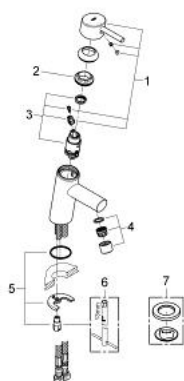

23 385 10E **CONCETTO SINGLE-LEVER BASIN MIXER 1/2"** **S-SIZE**

TOOTE KIRJELDUS

- Värvus: chrome
- single hole installation
- GROHE SilkMove 28 mm ceramic cartridge
- EcoMode - cold water flow in mid-lever position saves energy
- with temperature limiter
- GROHE LongLife finish
- GROHE EcoJoy - less water, perfect flow
- maximum flow rate (at 3 bar): 5 l/min
- GROHE FastFixation installation system
- smooth body
- flexible connection hoses

23 385 10E **CONCETTO SINGLE-LEVER BASIN MIXER 1/2"**
S-SIZE

VARUOSAD, detsember 2012 – nüüd

1: Lever (Tellimuse number 46869000)

2: Fitting ring (Tellimuse number 46715000)

3: Cartridge (Tellimuse number 46580000)

4: Mousseur (Tellimuse number 13935000)

5: Shank mounting kit (Tellimuse number 46249000)

6: Mounting wrench (Tellimuse number 19017000)*

7: Base plate (Tellimuse number 48165000)*

* Lisatarvikud