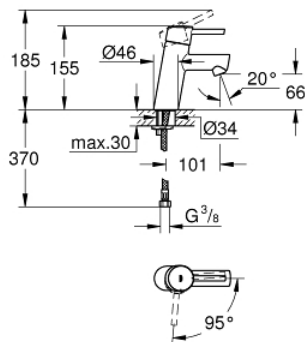

23 385 10E **CONCETTO SINGLE-LEVER BASIN MIXER 1/2"** **S-SIZE**

TOOTE KIRJELDUS

- Värvus: chrome
- single hole installation
- GROHE SilkMove 28 mm ceramic cartridge
- EcoMode - cold water flow in mid-lever position saves energy
- with temperature limiter
- GROHE LongLife finish
- GROHE EcoJoy - less water, perfect flow
- maximum flow rate (at 3 bar): 5 l/min
- GROHE FastFixation installation system
- smooth body
- flexible connection hoses

23 385 10E **CONCETTO SINGLE-LEVER BASIN MIXER 1/2"**
S-SIZE

VARUOSAD, detsember 2012 – nüüd

1: Lever (Tellimuse number 46869000)

2: Fitting ring (Tellimuse number 46715000)

3: Cartridge (Tellimuse number 46580000)

4: Mousseur (Tellimuse number 13935000)

5: Shank mounting kit (Tellimuse number 46249000)

6: Mounting wrench (Tellimuse number 19017000)*

7: Base plate (Tellimuse number 48165000)*

* Lisatarvikud