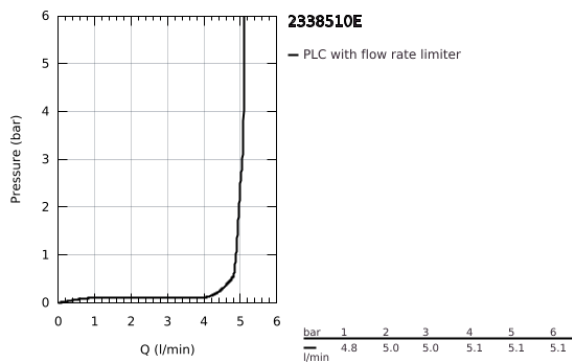

23 385 10E **CONCETTO SINGLE-LEVER BASIN MIXER 1/2"** **S-SIZE**

TOOTE KIRJELDUS

- Värvus: chrome
- single hole installation
- GROHE SilkMove 28 mm ceramic cartridge
- EcoMode - cold water flow in mid-lever position saves energy
- with temperature limiter
- GROHE LongLife finish
- GROHE EcoJoy - less water, perfect flow
- maximum flow rate (at 3 bar): 5 l/min
- GROHE FastFixation installation system
- smooth body
- flexible connection hoses

23 385 10E **CONCETTO SINGLE-LEVER BASIN MIXER 1/2"**
S-SIZE

VARUOSAD, detsember 2012 – nüüd

1: Lever (Tellimuse number 46869000)

2: Fitting ring (Tellimuse number 46715000)

3: Cartridge (Tellimuse number 46580000)