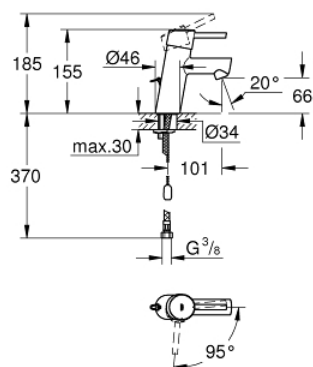

## 23 381 10E **CONCETTO SINGLE-LEVER BASIN MIXER 1/2"** **S-SIZE**

### TOOTE KIRJELDUS

- Värvus: chrome
- single hole installation
- metal lever
- GROHE SilkMove 28 mm ceramic cartridge
- EcoMode - cold water flow in mid-lever position saves energy
- with temperature limiter
- GROHE LongLife finish
- GROHE EcoJoy - less water, perfect flow
- maximum flow rate (at 3 bar): 5 l/min
- GROHE FastFixation installation system
- retractable chain
- flexible connection hoses

23 381 10E **CONCETTO SINGLE-LEVER BASIN MIXER 1/2"**  
**S-SIZE**

**VARUOSAD**, detsember 2012 – nüüd

1: Lever (Tellimuse number 46869000)

2: Fitting ring (Tellimuse number 46715000)

3: Cartridge (Tellimuse number 46580000)

4: Mousseur (Tellimuse number 13935000)

5: Chain (Tellimuse number 06815000)

6: Shank mounting kit (Tellimuse number 46249000)

7: Mounting wrench (Tellimuse number 19017000)\*

8: Base plate (Tellimuse number 48165000)\*