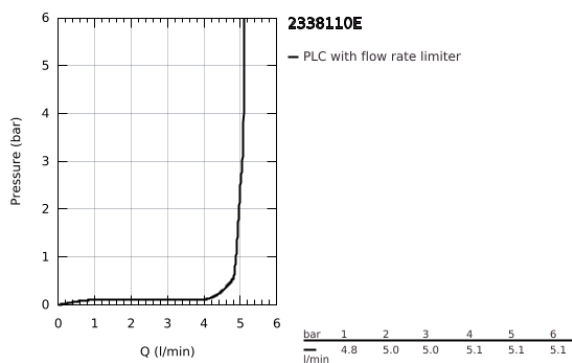

## 23 381 10E **CONCETTO SINGLE-LEVER BASIN MIXER 1/2"** **S-SIZE**

### TOOTE KIRJELDUS

- Värvus: chrome
- single hole installation
- metal lever
- GROHE SilkMove 28 mm ceramic cartridge
- EcoMode - cold water flow in mid-lever position saves energy
- with temperature limiter
- GROHE LongLife finish
- GROHE EcoJoy - less water, perfect flow
- maximum flow rate (at 3 bar): 5 l/min
- GROHE FastFixation installation system
- retractable chain
- flexible connection hoses

23 381 10E **CONCETTO SINGLE-LEVER BASIN MIXER 1/2"**  
**S-SIZE**

**VARUOSAD**, detsember 2012 – nüüd

1: Lever (Tellimuse number 46869000)

2: Fitting ring (Tellimuse number 46715000)

3: Cartridge (Tellimuse number 46580000)