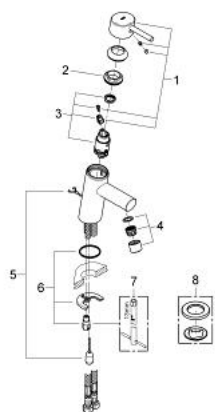

## 23 381 10E **CONCETTO SINGLE-LEVER BASIN MIXER 1/2"** **S-SIZE**

### TOOTE KIRJELDUS

- Värvus: chrome
- single hole installation
- metal lever
- GROHE SilkMove 28 mm ceramic cartridge
- EcoMode - cold water flow in mid-lever position saves energy
- with temperature limiter
- GROHE LongLife finish
- GROHE EcoJoy - less water, perfect flow
- maximum flow rate (at 3 bar): 5 l/min
- GROHE FastFixation installation system
- retractable chain
- flexible connection hoses

23 381 10E **CONCETTO SINGLE-LEVER BASIN MIXER 1/2"**  
**S-SIZE**

**VARUOSAD**, detsember 2012 – nüüd

1: Lever (Tellimuse number 46869000)

2: Fitting ring (Tellimuse number 46715000)

3: Cartridge (Tellimuse number 46580000)

4: Mousseur (Tellimuse number 13935000)

5: Chain (Tellimuse number 06815000)

6: Shank mounting kit (Tellimuse number 46249000)

7: Mounting wrench (Tellimuse number 19017000)\*

8: Base plate (Tellimuse number 48165000)\*