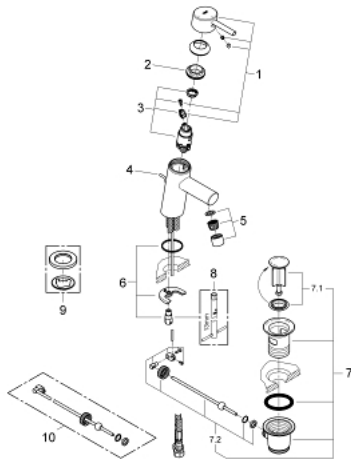

## 23 380 10E CONCETTO SINGLE-LEVER BASIN MIXER 1/2" S-SIZE

### TOOTE KIRJELDUS

- Värvus: chrome
- single hole installation
- GROHE SilkMove 28 mm ceramic cartridge
- EcoMode - cold water flow in mid-lever position saves energy
- with temperature limiter
- GROHE LongLife finish
- GROHE EcoJoy - less water, perfect flow
- maximum flow rate (at 3 bar): 5 l/min
- GROHE FastFixation installation system
- pop-up waste set 1 1/4"
- flexible connection hoses

23 380 10E **CONCETTO SINGLE-LEVER BASIN MIXER 1/2"**  
**S-SIZE**

**VARUOSAD**, detsember 2012 – nüüd

- 1: Lever (Tellimuse number 46869000)
- 2: Fitting ring (Tellimuse number 46715000)
- 3: Cartridge (Tellimuse number 46580000)
- 4: Pop-up rod (Tellimuse number 46739000)
- 5: Mousseur (Tellimuse number 13935000)
- 6: Shank mounting kit (Tellimuse number 46249000)
- 7: Waste set 1 1/4" (Tellimuse number 28910000)
- 7.1: Plug (Tellimuse number 07182000)
- 7.2: Eccentric rod (Tellimuse number 07052000)
- 8: Mounting wrench (Tellimuse number 19017000)\*
- 9: Base plate (Tellimuse number 48165000)\*
- 10: Eccentric rod (Tellimuse number 07341000)\*