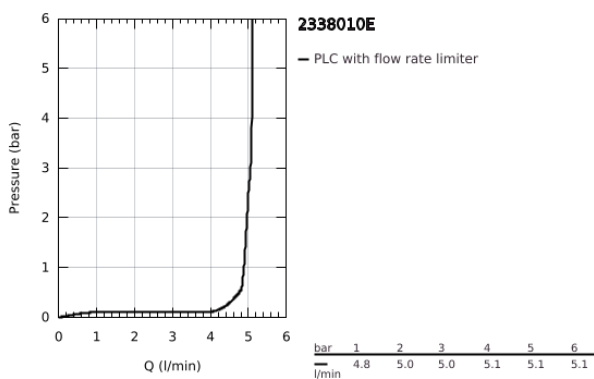

## 23 380 10E CONCETTO SINGLE-LEVER BASIN MIXER 1/2" S-SIZE

### TOOTE KIRJELDUS

- Värvus: chrome
- single hole installation
- GROHE SilkMove 28 mm ceramic cartridge
- EcoMode - cold water flow in mid-lever position saves energy
- with temperature limiter
- GROHE LongLife finish
- GROHE EcoJoy - less water, perfect flow
- maximum flow rate (at 3 bar): 5 l/min
- GROHE FastFixation installation system
- pop-up waste set 1 1/4"
- flexible connection hoses

23 380 10E **CONCETTO SINGLE-LEVER BASIN MIXER 1/2"**  
**S-SIZE**

**VARUOSAD**, detsember 2012 – nüüd

- 1: Lever (Tellimuse number 46869000)
- 2: Fitting ring (Tellimuse number 46715000)
- 3: Cartridge (Tellimuse number 46580000)
- 4: Pop-up rod (Tellimuse number 46739000)
- 5: Mousseur (Tellimuse number 13935000)
- 6: Shank mounting kit (Tellimuse number 46249000)
- 7: Waste set 1 1/4" (Tellimuse number 28910000)
- 7.1: Plug (Tellimuse number 07182000)
- 7.2: Eccentric rod (Tellimuse number 07052000)
- 8: Mounting wrench (Tellimuse number 19017000)\*
- 9: Base plate (Tellimuse number 48165000)\*
- 10: Eccentric rod (Tellimuse number 07341000)\*