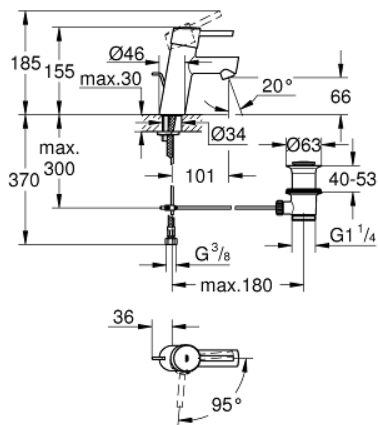

## 23 380 10E CONCETTO SINGLE-LEVER BASIN MIXER 1/2" S-SIZE

### TOOTE KIRJELDUS

- Värvus: chrome
- single hole installation
- GROHE SilkMove 28 mm ceramic cartridge
- EcoMode - cold water flow in mid-lever position saves energy
- with temperature limiter
- GROHE LongLife finish
- GROHE EcoJoy - less water, perfect flow
- maximum flow rate (at 3 bar): 5 l/min
- GROHE FastFixation installation system
- pop-up waste set 1 1/4"
- flexible connection hoses

23 380 10E **CONCETTO SINGLE-LEVER BASIN MIXER 1/2"**  
**S-SIZE**

**VARUOSAD**, detsember 2012 – nüüd

- 1: Lever (Tellimuse number 46869000)
- 2: Fitting ring (Tellimuse number 46715000)
- 3: Cartridge (Tellimuse number 46580000)
- 4: Pop-up rod (Tellimuse number 46739000)
- 5: Mousseur (Tellimuse number 13935000)
- 6: Shank mounting kit (Tellimuse number 46249000)
- 7: Waste set 1 1/4" (Tellimuse number 28910000)
- 7.1: Plug (Tellimuse number 07182000)
- 7.2: Eccentric rod (Tellimuse number 07052000)
- 8: Mounting wrench (Tellimuse number 19017000)\*
- 9: Base plate (Tellimuse number 48165000)\*
- 10: Eccentric rod (Tellimuse number 07341000)\*