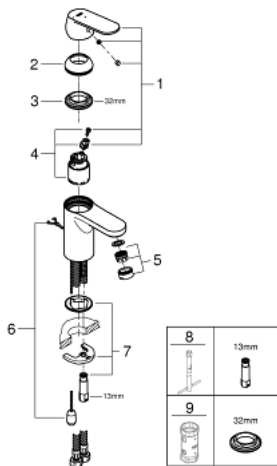

23 378 00E **EUROSMART COSMOPOLITAN SINGLE-LEVER BASIN MIXER 1/2"**  
**S-SIZE**

**TOOTE KIRJELDUS**

- Värvus: chrome
- single hole installation
- GROHE SilkMove 35 mm ceramic cartridge
- EcoMode - cold water flow in mid-lever position saves energy
- adjustable flow rate limiter
- adjustable minimum flow rate approx. 2.5 l/min
- temperature limiter
- GROHE LongLife finish
- GROHE EcoJoy - less water, perfect flow
- maximum flow rate (at 3 bar): 5 l/min
- GROHE FastFixation installation system with centering support
- retractable chain
- flexible connection hoses

23 378 00E **EUROSMART COSMOPOLITAN SINGLE-LEVER BASIN MIXER 1/2"**  
**S-SIZE**

**VARUOSAD**, august 2017 – nüüd

1: Lever (Tellimuse number 46828000)

2: Cap (Tellimuse number 46492000)

3: Screw coupling (Tellimuse number 46460000)

4: Cartridge (Tellimuse number 46863000)

5: Mousseur (Tellimuse number 48159000)

6: Chain (Tellimuse number 06815000)

7: Shank mounting kit (Tellimuse number 46671000)

8: Mounting wrench (Tellimuse number 19017000)\*

9: Socket spanner (Tellimuse number 19332000)\*

\* Lisatarvikud