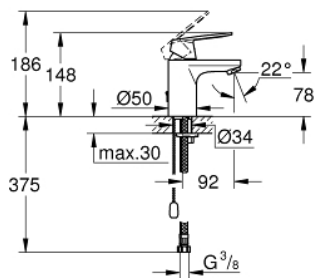

23 378 00E **EUROSMART COSMOPOLITAN SINGLE-LEVER BASIN MIXER 1/2"**  
**S-SIZE**

**TOOTE KIRJELDUS**

- Värvus: chrome
- single hole installation
- GROHE SilkMove 35 mm ceramic cartridge
- EcoMode - cold water flow in mid-lever position saves energy
- adjustable flow rate limiter
- adjustable minimum flow rate approx. 2.5 l/min
- temperature limiter
- GROHE LongLife finish
- GROHE EcoJoy - less water, perfect flow
- maximum flow rate (at 3 bar): 5 l/min
- GROHE FastFixation installation system with centering support
- retractable chain
- flexible connection hoses

23 378 00E **EUROSMART COSMOPOLITAN SINGLE-LEVER BASIN MIXER 1/2"**  
**S-SIZE**

**VARUOSAD**, august 2017 – nüüd

1: Lever (Tellimuse number 46828000)

2: Cap (Tellimuse number 46492000)

3: Screw coupling (Tellimuse number 46460000)

4: Cartridge (Tellimuse number 46863000)

5: Mousseur (Tellimuse number 48159000)

6: Chain (Tellimuse number 06815000)

7: Shank mounting kit (Tellimuse number 46671000)

8: Mounting wrench (Tellimuse number 19017000)\*