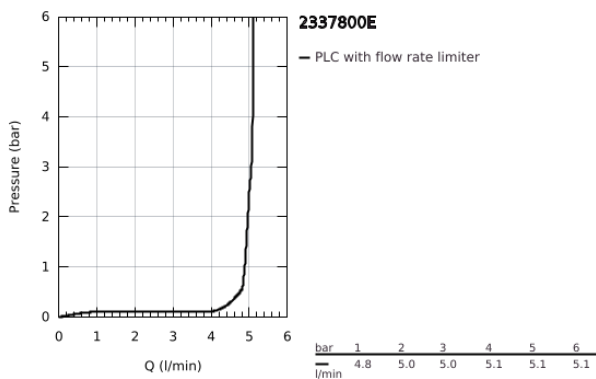

23 378 00E **EUROSMART COSMOPOLITAN SINGLE-LEVER BASIN MIXER 1/2"**  
**S-SIZE**

**TOOTE KIRJELDUS**

- Värvus: chrome
- single hole installation
- GROHE SilkMove 35 mm ceramic cartridge
- EcoMode - cold water flow in mid-lever position saves energy
- adjustable flow rate limiter
- adjustable minimum flow rate approx. 2.5 l/min
- temperature limiter
- GROHE LongLife finish
- GROHE EcoJoy - less water, perfect flow
- maximum flow rate (at 3 bar): 5 l/min
- GROHE FastFixation installation system with centering support
- retractable chain
- flexible connection hoses

23 378 00E **EUROSMART COSMOPOLITAN SINGLE-LEVER BASIN MIXER 1/2"**  
**S-SIZE**

**VARUOSAD**, august 2017 – nüüd

1: Lever (Tellimuse number 46828000)

2: Cap (Tellimuse number 46492000)

3: Screw coupling (Tellimuse number 46460000)