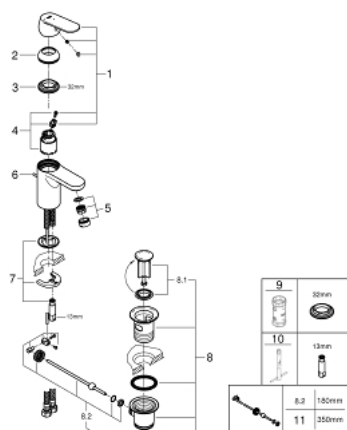

23 377 00E **EUROSMART COSMOPOLITAN SINGLE-LEVER BASIN MIXER 1/2" S-SIZE**

TOOTE KIRJELDUS

- Värvus: chrome
- single hole installation
- GROHE SilkMove 35 mm ceramic cartridge
- EcoMode - cold water flow in mid-lever position saves energy
- adjustable flow rate limiter
- temperature limiter
- GROHE LongLife finish
- GROHE EcoJoy - less water, perfect flow
- maximum flow rate (at 3 bar): 5 l/min
- GROHE FastFixation installation system with centering support
- pop-up waste set 1 1/4"
- flexible connection hoses

23 377 00E EUROSMART COSMOPOLITAN SINGLE-LEVER BASIN MIXER 1/2" S-SIZE

VARUOSAD, august 2017 – nüüd

- 1: Lever (Tellimuse number 46828000)
- 2: Cap (Tellimuse number 46492000)
- 3: Screw coupling (Tellimuse number 46460000)
- 4: Cartridge (Tellimuse number 46863000)
- 5: Mousseur (Tellimuse number 48159000)
- 6: Pop-up rod (Tellimuse number 46739000)
- 7: Shank mounting kit (Tellimuse number 46671000)
- 8: Waste set 1 1/4" (Tellimuse number 28910000)
- 8.1: Plug (Tellimuse number 07182000)
- 8.2: Eccentric rod (Tellimuse number 07052000)
- 9: Socket spanner (Tellimuse number 19332000)*
- 10: Mounting wrench (Tellimuse number 19017000)*
- 11: Eccentric rod (Tellimuse number 07341000)*