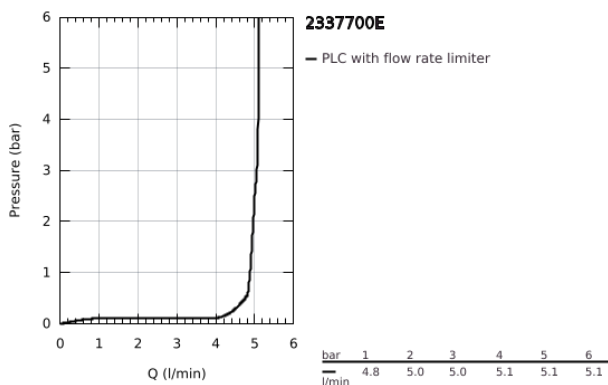

23 377 00E **EUROSMART COSMOPOLITAN SINGLE-LEVER BASIN MIXER 1/2" S-SIZE**

TOOTE KIRJELDUS

- Värvus: chrome
- single hole installation
- GROHE SilkMove 35 mm ceramic cartridge
- EcoMode - cold water flow in mid-lever position saves energy
- adjustable flow rate limiter
- temperature limiter
- GROHE LongLife finish
- GROHE EcoJoy - less water, perfect flow
- maximum flow rate (at 3 bar): 5 l/min
- GROHE FastFixation installation system with centering support
- pop-up waste set 1 1/4"
- flexible connection hoses

23 377 00E EUROSMART COSMOPOLITAN SINGLE-LEVER BASIN MIXER 1/2" S-SIZE

VARUOSAD, august 2017 – nüüd

- 1: Lever (Tellimuse number 46828000)
- 2: Cap (Tellimuse number 46492000)
- 3: Screw coupling (Tellimuse number 46460000)
- 4: Cartridge (Tellimuse number 46863000)
- 5: Mousseur (Tellimuse number 48159000)
- 6: Pop-up rod (Tellimuse number 46739000)
- 7: Shank mounting kit (Tellimuse number 46671000)
- 8: Waste set 1 1/4" (Tellimuse number 28910000)
- 8.1: Plug (Tellimuse number 07182000)
- 8.2: Eccentric rod (Tellimuse number 07052000)
- 9: Socket spanner (Tellimuse number 19332000)*
- 10: Mounting wrench (Tellimuse number 19017000)*
- 11: Eccentric rod (Tellimuse number 07341000)*