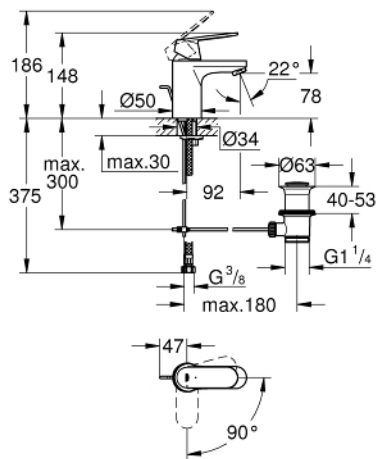

23 377 00E **EUROSMART COSMOPOLITAN SINGLE-LEVER BASIN MIXER 1/2" S-SIZE**

TOOTE KIRJELDUS

- Värvus: chrome
- single hole installation
- GROHE SilkMove 35 mm ceramic cartridge
- EcoMode - cold water flow in mid-lever position saves energy
- adjustable flow rate limiter
- temperature limiter
- GROHE LongLife finish
- GROHE EcoJoy - less water, perfect flow
- maximum flow rate (at 3 bar): 5 l/min
- GROHE FastFixation installation system with centering support
- pop-up waste set 1 1/4"
- flexible connection hoses

23 377 00E EUROSMART COSMOPOLITAN SINGLE-LEVER BASIN MIXER 1/2" S-SIZE

VARUOSAD, august 2017 – nüüd

- 1: Lever (Tellimuse number 46828000)
- 2: Cap (Tellimuse number 46492000)
- 3: Screw coupling (Tellimuse number 46460000)
- 4: Cartridge (Tellimuse number 46863000)
- 5: Mousseur (Tellimuse number 48159000)
- 6: Pop-up rod (Tellimuse number 46739000)
- 7: Shank mounting kit (Tellimuse number 46671000)
- 8: Waste set 1 1/4" (Tellimuse number 28910000)
- 8.1: Plug (Tellimuse number 07182000)
- 8.2: Eccentric rod (Tellimuse number 07052000)
- 9: Socket spanner (Tellimuse number 19332000)*
- 10: Mounting wrench (Tellimuse number 19017000)*
- 11: Eccentric rod (Tellimuse number 07341000)*