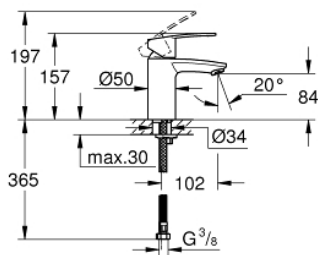

23 373 20E **EUROSTYLE COSMOPOLITAN SINGLE-LEVER BASIN MIXER 1/2"**  
**S-SIZE**

**TOOTE KIRJELDUS**

- Värvus: chrome
- single hole installation
- metal lever
- GROHE SilkMove 35 mm ceramic cartridge
- EcoMode - cold water flow in mid-lever position saves energy
- adjustable flow rate limiter
- temperature limiter
- GROHE LongLife finish
- GROHE EcoJoy - less water, perfect flow
- maximum flow rate (at 3 bar): 5 l/min
- GROHE FastFixation installation system with centering support
- smooth body
- flexible connection hoses

## 23 373 20E EUROSTYLE COSMOPOLITAN SINGLE-LEVER BASIN MIXER 1/2" S-SIZE

### VARUOSAD, august 2017 – nüüd

1: Lever (Tellimuse number 46829000)

2: Cap (Tellimuse number 46492000)

3: Screw coupling (Tellimuse number 46460000)

4: Cartridge (Tellimuse number 46863000)

5: Mousseur (Tellimuse number 48159000)

6: Shank mounting kit (Tellimuse number 46671000)

7: Mounting wrench (Tellimuse number 19017000)\*

8: Socket spanner (Tellimuse number 19332000)\*

\* Lisatarvikud