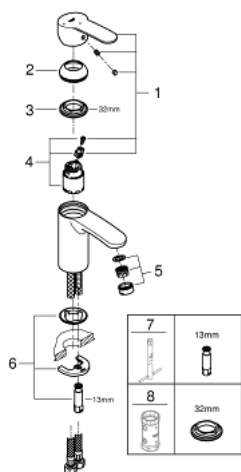

23 373 20E **EUROSTYLE COSMOPOLITAN SINGLE-LEVER BASIN MIXER 1/2"**  
**S-SIZE**

**TOOTE KIRJELDUS**

- Värvus: chrome
- single hole installation
- metal lever
- GROHE SilkMove 35 mm ceramic cartridge
- EcoMode - cold water flow in mid-lever position saves energy
- adjustable flow rate limiter
- temperature limiter
- GROHE LongLife finish
- GROHE EcoJoy - less water, perfect flow
- maximum flow rate (at 3 bar): 5 l/min
- GROHE FastFixation installation system with centering support
- smooth body
- flexible connection hoses

## 23 373 20E EUROSTYLE COSMOPOLITAN SINGLE-LEVER BASIN MIXER 1/2" S-SIZE

### VARUOSAD, august 2017 – nüüd

1: Lever (Tellimuse number 46829000)

2: Cap (Tellimuse number 46492000)

3: Screw coupling (Tellimuse number 46460000)

4: Cartridge (Tellimuse number 46863000)

5: Mousseur (Tellimuse number 48159000)

6: Shank mounting kit (Tellimuse number 46671000)

7: Mounting wrench (Tellimuse number 19017000)\*

8: Socket spanner (Tellimuse number 19332000)\*

\* Lisatarvikud