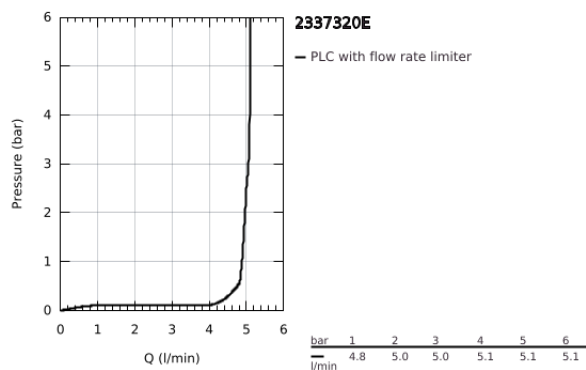

23 373 20E **EUROSTYLE COSMOPOLITAN SINGLE-LEVER BASIN MIXER 1/2"**  
**S-SIZE**

**TOOTE KIRJELDUS**

- Värvus: chrome
- single hole installation
- metal lever
- GROHE SilkMove 35 mm ceramic cartridge
- EcoMode - cold water flow in mid-lever position saves energy
- adjustable flow rate limiter
- temperature limiter
- GROHE LongLife finish
- GROHE EcoJoy - less water, perfect flow
- maximum flow rate (at 3 bar): 5 l/min
- GROHE FastFixation installation system with centering support
- smooth body
- flexible connection hoses

## 23 373 20E EUROSTYLE COSMOPOLITAN SINGLE-LEVER BASIN MIXER 1/2" S-SIZE

### VARUOSAD, august 2017 – nüüd

1: Lever (Tellimuse number 46829000)

2: Cap (Tellimuse number 46492000)

3: Screw coupling (Tellimuse number 46460000)

4: Cartridge (Tellimuse number 46863000)

5: Mousseur (Tellimuse number 48159000)