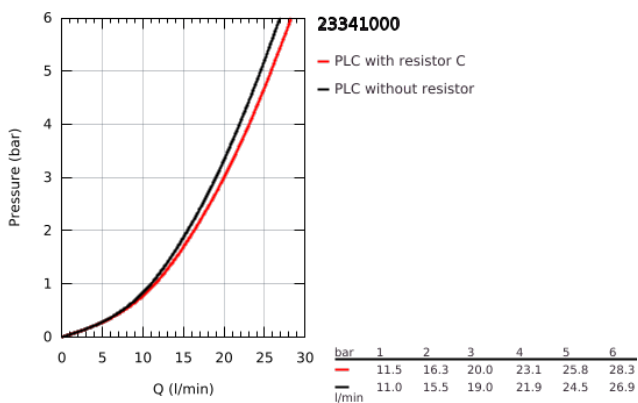

## 23 341 000 BAULOOP SINGLE-LEVER BATH MIXER 1/2"

### TOOTE KIRJELDUS

- Värvus: chrome
- wall mounted
- metal lever
- GROHE SmoothControl 46 mm ceramic cartridge
- GROHE LongLife finish
- adjustable flow rate limiter
- automatic diverter: bath/shower
- spout with mousseur
- shower bottom outlet 1/2" with integrated non return-valve
- S-unions
- metal wall escutcheon
- protected against backflow
- optional temperature limiter ref. no. 46 308