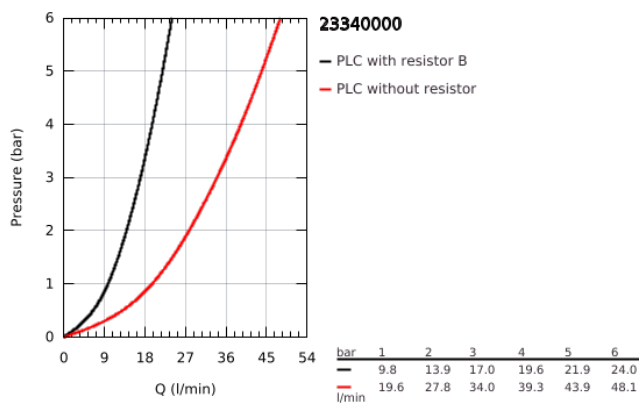

23 340 000 BAULoop SINGLE-LEVER SHOWER MIXER 1/2"

TOOTE KIRJELDUS

- Värvus: chrome
- wall mounted
- metal lever
- GROHE SmoothControl 46 mm ceramic cartridge
- GROHE LongLife finish
- adjustable flow rate limiter
- shower bottom outlet 1/2" with integrated non return-valve
- S-unions
- metal wall escutcheon
- protected against backflow
- optional temperature limiter ref. no. 46 308

23 340 000 BAULoop SINGLE-LEVER SHOWER MIXER 1/2"

VARUOSAD, september 2012 – nüüd

- 1: Lever (Tellimuse number 46696000)
- 2: Cap (Tellimuse number 46584000)
- 3: Cartridge (Tellimuse number 46048000)
- 4: S-union (Tellimuse number 12075000)
- 4.1: Seal (Tellimuse number 0138600M)
- 4.2: Escutcheon (Tellimuse number 0221000M)
- 5: Screw connection 1/2" (Tellimuse number 45044000)
- 6: Non-return valve (Tellimuse number 08565000)
- 7: Extension 3/4", 20 mm (Tellimuse number 0713000M)*
- 8: Special spanner (Tellimuse number 19377000)*
- 9: Temperature limiter (Tellimuse number 46375000)*