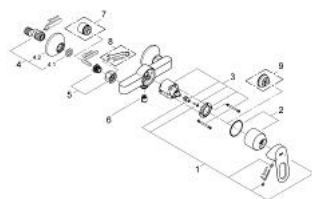

23 340 000 BAULoop SINGLE-LEVER SHOWER MIXER 1/2"

TOOTE KIRJELDUS

- Värvus: chrome
- wall mounted
- metal lever
- GROHE SmoothControl 46 mm ceramic cartridge
- GROHE LongLife finish
- adjustable flow rate limiter
- shower bottom outlet 1/2" with integrated non return-valve
- S-unions
- metal wall escutcheon
- protected against backflow
- optional temperature limiter ref. no. 46 308

23 340 000 BAULoop SINGLE-LEVER SHOWER MIXER 1/2"

VARUOSAD, september 2012 – nüüd

- 1: Lever (Tellimuse number 46696000)
- 2: Cap (Tellimuse number 46584000)
- 3: Cartridge (Tellimuse number 46048000)
- 4: S-union (Tellimuse number 12075000)
- 4.1: Seal (Tellimuse number 0138600M)
- 4.2: Escutcheon (Tellimuse number 0221000M)
- 5: Screw connection 1/2" (Tellimuse number 45044000)
- 6: Non-return valve (Tellimuse number 08565000)
- 7: Extension 3/4", 20 mm (Tellimuse number 0713000M)*
- 8: Special spanner (Tellimuse number 19377000)*
- 9: Temperature limiter (Tellimuse number 46375000)*