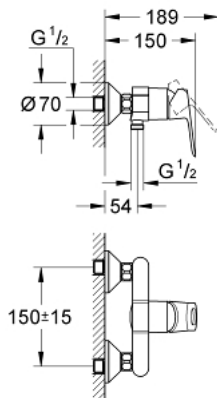

23 340 000 BAULoop SINGLE-LEVER SHOWER MIXER 1/2"

TOOTE KIRJELDUS

- Värvus: chrome
- wall mounted
- metal lever
- GROHE SmoothControl 46 mm ceramic cartridge
- GROHE LongLife finish
- adjustable flow rate limiter
- shower bottom outlet 1/2" with integrated non return-valve
- S-unions
- metal wall escutcheon
- protected against backflow
- optional temperature limiter ref. no. 46 308

23 340 000 BAULoop SINGLE-LEVER SHOWER MIXER 1/2"

VARUOSAD, september 2012 – nüüd

- 1: Lever (Tellimuse number 46696000)
- 2: Cap (Tellimuse number 46584000)
- 3: Cartridge (Tellimuse number 46048000)
- 4: S-union (Tellimuse number 12075000)
- 4.1: Seal (Tellimuse number 0138600M)
- 4.2: Escutcheon (Tellimuse number 0221000M)
- 5: Screw connection 1/2" (Tellimuse number 45044000)
- 6: Non-return valve (Tellimuse number 08565000)
- 7: Extension 3/4", 20 mm (Tellimuse number 0713000M)*
- 8: Special spanner (Tellimuse number 19377000)*
- 9: Temperature limiter (Tellimuse number 46375000)*