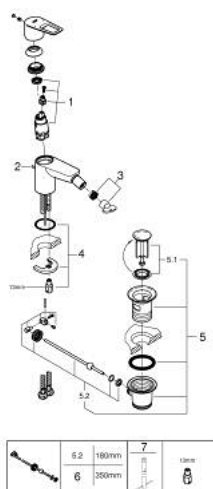

23 338 001 BAULOOP SINGLE-LEVER BIDET MIXER 1/2"

TOOTE KIRJELDUS

- Värvus: chrome
- single hole installation
- metal lever
- GROHE SmoothControl 28 mm ceramic cartridge
- with temperature limiter
- GROHE LongLife finish
- GROHE EcoJoy - less water, perfect flow
- maximum flow rate (at 3 bar): 5 l/min
- with ball joint
- rapid installation system
- plastic pop-up waste set 1 1/4"
- flexible connection hoses
- professional edition

23 338 001 BAULOOP SINGLE-LEVER BIDET MIXER 1/2"

VARUOSAD, september 2018 – nüüd

- 1: Cartridge (Tellimuse number 46580000)
 - 2: Pop-up rod (Tellimuse number 46739000)
 - 3: Mousseur (Tellimuse number 13998000)
 - 4: Shank mounting kit (Tellimuse number 46249000)
 - 5: Waste set 1 1/4" (Tellimuse number 28910000)
 - 5.1: Plug (Tellimuse number 07182000)
 - 5.2: Eccentric rod (Tellimuse number 07052000)
 - 6: Eccentric rod (Tellimuse number 07341000)*
 - 7: Mounting wrench (Tellimuse number 19017000)*
- * Lisatarvikud