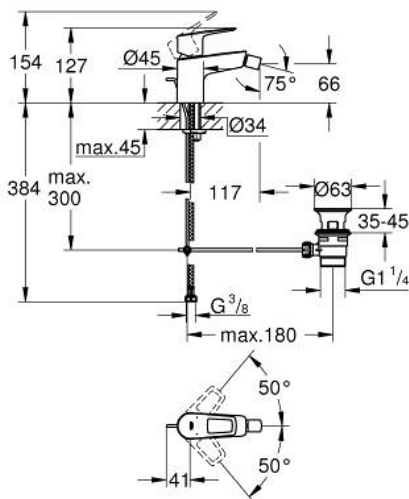

23 338 001 BAULOOP SINGLE-LEVER BIDET MIXER 1/2"

TOOTE KIRJELDUS

- Värvus: chrome
- single hole installation
- metal lever
- GROHE SmoothControl 28 mm ceramic cartridge
- with temperature limiter
- GROHE LongLife finish
- GROHE EcoJoy - less water, perfect flow
- maximum flow rate (at 3 bar): 5 l/min
- with ball joint
- rapid installation system
- plastic pop-up waste set 1 1/4"
- flexible connection hoses
- professional edition

23 338 001 BAULOOP SINGLE-LEVER BIDET MIXER 1/2"

VARUOSAD, september 2018 – nüüd

- 1: Cartridge (Tellimuse number 46580000)
 - 2: Pop-up rod (Tellimuse number 46739000)
 - 3: Mousseur (Tellimuse number 13998000)
 - 4: Shank mounting kit (Tellimuse number 46249000)
 - 5: Waste set 1 1/4" (Tellimuse number 28910000)
 - 5.1: Plug (Tellimuse number 07182000)
 - 5.2: Eccentric rod (Tellimuse number 07052000)
 - 6: Eccentric rod (Tellimuse number 07341000)*
 - 7: Mounting wrench (Tellimuse number 19017000)*
- * Lisatarvikud