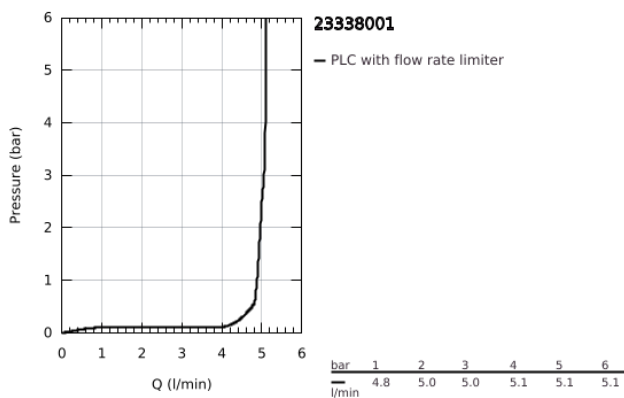

23 338 001 BAULOOP SINGLE-LEVER BIDET MIXER 1/2"

TOOTE KIRJELDUS

- Värvus: chrome
- single hole installation
- metal lever
- GROHE SmoothControl 28 mm ceramic cartridge
- with temperature limiter
- GROHE LongLife finish
- GROHE EcoJoy - less water, perfect flow
- maximum flow rate (at 3 bar): 5 l/min
- with ball joint
- rapid installation system
- plastic pop-up waste set 1 1/4"
- flexible connection hoses
- professional edition

23 338 001 BAULOOP SINGLE-LEVER BIDET MIXER 1/2"

VARUOSAD, september 2018 – nüüd

- 1: Cartridge (Tellimuse number 46580000)
 - 2: Pop-up rod (Tellimuse number 46739000)
 - 3: Mousseur (Tellimuse number 13998000)
 - 4: Shank mounting kit (Tellimuse number 46249000)
 - 5: Waste set 1 1/4" (Tellimuse number 28910000)
 - 5.1: Plug (Tellimuse number 07182000)
 - 5.2: Eccentric rod (Tellimuse number 07052000)
 - 6: Eccentric rod (Tellimuse number 07341000)*
 - 7: Mounting wrench (Tellimuse number 19017000)*
- * Lisatarvikud