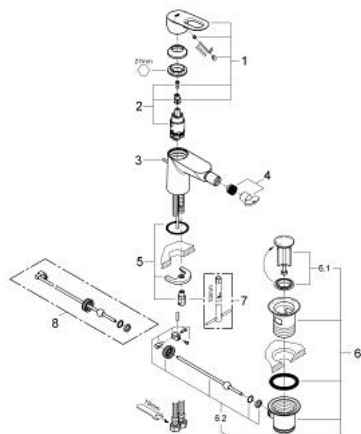

23 338 000 **BAULOOP SINGLE-LEVER BIDET MIXER 1/2"**

**TOOTE KIRJELDUS**

- Värvus: chrome
- single hole installation
- metal lever
- GROHE SmoothControl 28 mm ceramic cartridge
- GROHE LongLife finish
- GROHE EcoJoy - less water, perfect flow
- maximum flow rate (at 3 bar): 5 l/min
- rapid installation system
- with ball joint
- pop-up waste set 1 1/4"
- flexible connection hoses

## 23 338 000 BAULoop SINGLE-LEVER BIDET MIXER 1/2"

### VARUOSAD, september 2012 – nüüd

1: Lever (Tellimuse number 46695000)

2: Cartridge (Tellimuse number 46580000)

3: Pop-up rod (Tellimuse number 46739000)

4: Mousseur (Tellimuse number 13998000)

5: Shank mounting kit (Tellimuse number 46249000)

6: Waste set 1 1/4" (Tellimuse number 28910000)

6.1: Plug (Tellimuse number 07182000)

6.2: Eccentric rod (Tellimuse number 07052000)

7: Mounting wrench (Tellimuse number 19017000)\*

8: Eccentric rod (Tellimuse number 07341000)\*