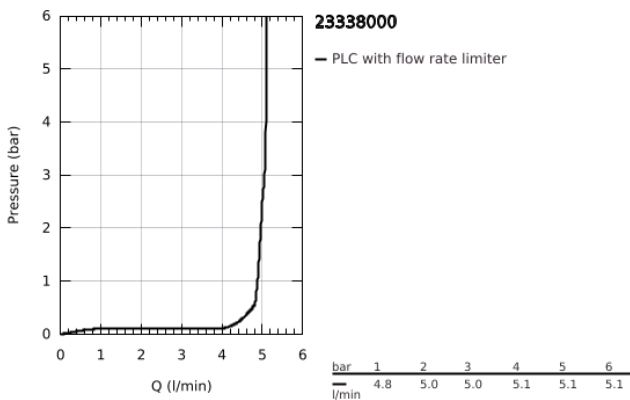

23 338 000 **BAULOOP SINGLE-LEVER BIDET MIXER 1/2"**

**TOOTE KIRJELDUS**

- Värvus: chrome
- single hole installation
- metal lever
- GROHE SmoothControl 28 mm ceramic cartridge
- GROHE LongLife finish
- GROHE EcoJoy - less water, perfect flow
- maximum flow rate (at 3 bar): 5 l/min
- rapid installation system
- with ball joint
- pop-up waste set 1 1/4"
- flexible connection hoses

## 23 338 000 BAULoop SINGLE-LEVER BIDET MIXER 1/2"