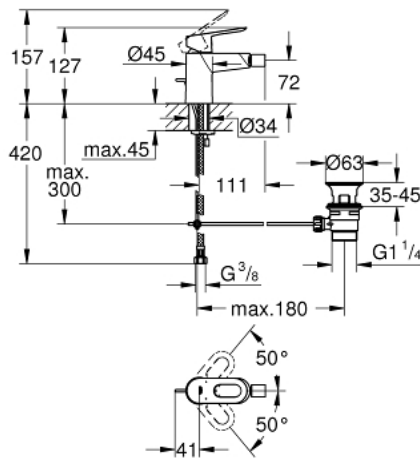

23 338 000 **BAULOOP SINGLE-LEVER BIDET MIXER 1/2"**

**TOOTE KIRJELDUS**

- Värvus: chrome
- single hole installation
- metal lever
- GROHE SmoothControl 28 mm ceramic cartridge
- GROHE LongLife finish
- GROHE EcoJoy - less water, perfect flow
- maximum flow rate (at 3 bar): 5 l/min
- rapid installation system
- with ball joint
- pop-up waste set 1 1/4"
- flexible connection hoses

## 23 338 000 BAULoop SINGLE-LEVER BIDET MIXER 1/2"

### VARUOSAD, september 2012 – nüüd

1: Lever (Tellimuse number 46695000)

2: Cartridge (Tellimuse number 46580000)

3: Pop-up rod (Tellimuse number 46739000)

4: Mousseur (Tellimuse number 13998000)

5: Shank mounting kit (Tellimuse number 46249000)

6: Waste set 1 1/4" (Tellimuse number 28910000)

6.1: Plug (Tellimuse number 07182000)

6.2: Eccentric rod (Tellimuse number 07052000)

7: Mounting wrench (Tellimuse number 19017000)\*

8: Eccentric rod (Tellimuse number 07341000)\*