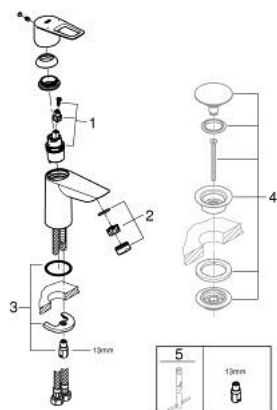

23 337 001 **BAULOOP SINGLE-LEVER BASIN MIXER 1/2"**
S-SIZE

TOOTE KIRJELDUS

- Värvus: chrome
- single hole installation
- metal lever
- GROHE SmoothControl 28 mm ceramic cartridge
- with temperature limiter
- GROHE LongLife finish
- Protected Water Ways no contact of water with lead or nickel inside the tap
- GROHE EcoJoy - less water, perfect flow
- maximum flow rate (at 3 bar): 5 l/min
- rapid installation system
- smooth body
- flexible connection hoses
- professional edition

23 337 001 **BAULOOP SINGLE-LEVER BASIN MIXER 1/2"**
S-SIZE

VARUOSAD, september 2018 – nüüd

1: Cartridge (Tellimuse number 48518000)

2: Mousseur (Tellimuse number 48159000)

3: Shank mounting kit (Tellimuse number 46249000)

4: Waste set with push-open plug (Tellimuse number 65807000)*

5: Mounting wrench (Tellimuse number 19017000)*

* Lisatarvikud