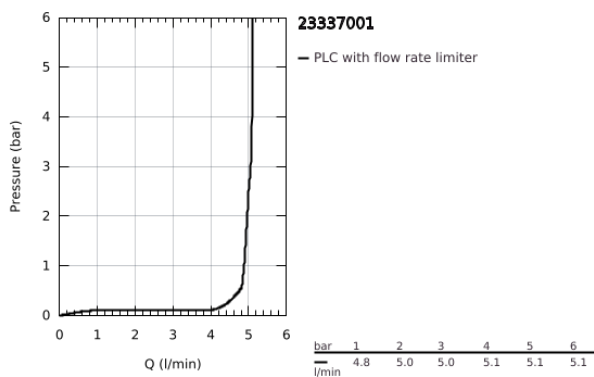

23 337 001 **BAULOOP SINGLE-LEVER BASIN MIXER 1/2"**
S-SIZE

TOOTE KIRJELDUS

- Värvus: chrome
- single hole installation
- metal lever
- GROHE SmoothControl 28 mm ceramic cartridge
- with temperature limiter
- GROHE LongLife finish
- Protected Water Ways no contact of water with lead or nickel inside the tap
- GROHE EcoJoy - less water, perfect flow
- maximum flow rate (at 3 bar): 5 l/min
- rapid installation system
- smooth body
- flexible connection hoses
- professional edition

23 337 001 **BAULOOP SINGLE-LEVER BASIN MIXER 1/2"**
S-SIZE

VARUOSAD, september 2018 – nüüd

1: Cartridge (Tellimuse number 48518000)

2: Mousseur (Tellimuse number 48159000)

3: Shank mounting kit (Tellimuse number 46249000)

4: Waste set with push-open plug (Tellimuse number 65807000)*

5: Mounting wrench (Tellimuse number 19017000)*

* Lisatarvikud