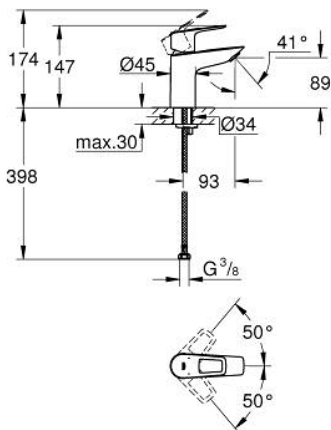

23 337 001 **BAULOOP SINGLE-LEVER BASIN MIXER 1/2"**
S-SIZE

TOOTE KIRJELDUS

- Värvus: chrome
- single hole installation
- metal lever
- GROHE SmoothControl 28 mm ceramic cartridge
- with temperature limiter
- GROHE LongLife finish
- Protected Water Ways no contact of water with lead or nickel inside the tap
- GROHE EcoJoy - less water, perfect flow
- maximum flow rate (at 3 bar): 5 l/min
- rapid installation system
- smooth body
- flexible connection hoses
- professional edition

23 337 001 **BAULOOP SINGLE-LEVER BASIN MIXER 1/2"**
S-SIZE

VARUOSAD, september 2018 – nüüd

1: Cartridge (Tellimuse number 48518000)

2: Mousseur (Tellimuse number 48159000)

3: Shank mounting kit (Tellimuse number 46249000)

4: Waste set with push-open plug (Tellimuse number 65807000)*

5: Mounting wrench (Tellimuse number 19017000)*

* Lisatarvikud