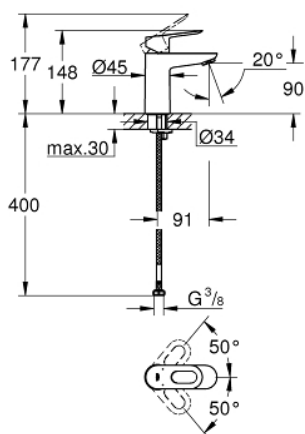

23 337 000 **BAULOOP SINGLE-LEVER BASIN MIXER 1/2"**
S-SIZE

TOOTE KIRJELDUS

- Värvus: chrome
- single hole installation
- metal lever
- GROHE SmoothControl 28 mm ceramic cartridge
- GROHE LongLife finish
- GROHE EcoJoy - less water, perfect flow
- maximum flow rate (at 3 bar): 5 l/min
- rapid installation system
- smooth body
- flexible connection hoses

23 337 000 **BAULoop SINGLE-LEVER BASIN MIXER 1/2"**
S-SIZE

VARUOSAD, juuli 2016 – nüüd

1: Lever (Tellimuse number 46695000)

2: Fitting ring (Tellimuse number 46715000)

3: Cartridge (Tellimuse number 46580000)

4: Mousseur (Tellimuse number 48159000)

5: Shank mounting kit (Tellimuse number 46249000)

6: Mounting wrench (Tellimuse number 19017000)*

* Lisatarvikud