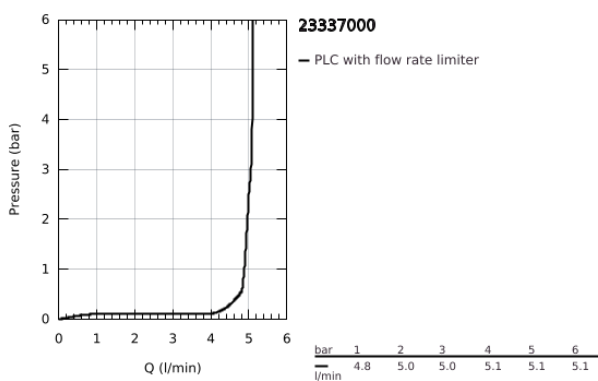

23 337 000 **BAULOOP SINGLE-LEVER BASIN MIXER 1/2"**
S-SIZE

TOOTE KIRJELDUS

- Värvus: chrome
- single hole installation
- metal lever
- GROHE SmoothControl 28 mm ceramic cartridge
- GROHE LongLife finish
- GROHE EcoJoy - less water, perfect flow
- maximum flow rate (at 3 bar): 5 l/min
- rapid installation system
- smooth body
- flexible connection hoses

23 337 000 **BAULoop SINGLE-LEVER BASIN MIXER 1/2"**
S-SIZE

VARUOSAD, juuli 2016 – nüüd

1: Lever (Tellimuse number 46695000)

2: Fitting ring (Tellimuse number 46715000)

3: Cartridge (Tellimuse number 46580000)