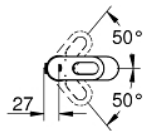

23 336 000 BAULOOP SINGLE-LEVER BASIN MIXER 1/2" S-SIZE

TOOTE KIRJELDUS

- Värvus: chrome
- single hole installation
- metal lever
- GROHE SmoothControl 28 mm ceramic cartridge
- GROHE LongLife finish
- GROHE EcoJoy - less water, perfect flow
- maximum flow rate (at 3 bar): 5 l/min
- rapid installation system
- retractable chain
- flexible connection hoses

23 336 000 **BAULoop SINGLE-LEVER BASIN MIXER 1/2"**
S-SIZE

VARUOSAD, juuli 2016 – nüüd

1: Lever (Tellimuse number 46695000)

2: Fitting ring (Tellimuse number 46715000)

3: Cartridge (Tellimuse number 46580000)

4: Chain (Tellimuse number 06815000)

5: Mousseur (Tellimuse number 48159000)

6: Shank mounting kit (Tellimuse number 46249000)

7: Mounting wrench (Tellimuse number 19017000)*

* Lisatarvikud