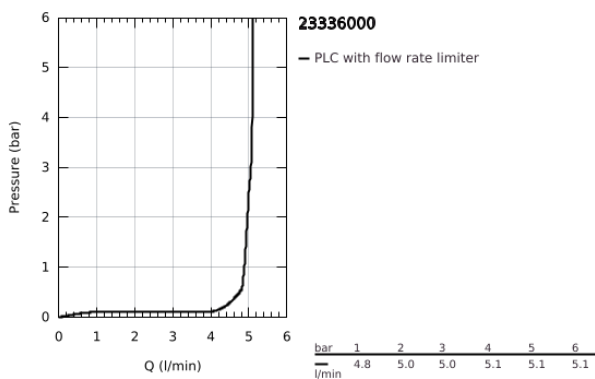

23 336 000 BAULOOP SINGLE-LEVER BASIN MIXER 1/2" S-SIZE

TOOTE KIRJELDUS

- Värvus: chrome
- single hole installation
- metal lever
- GROHE SmoothControl 28 mm ceramic cartridge
- GROHE LongLife finish
- GROHE EcoJoy - less water, perfect flow
- maximum flow rate (at 3 bar): 5 l/min
- rapid installation system
- retractable chain
- flexible connection hoses

23 336 000 **BAULoop SINGLE-LEVER BASIN MIXER 1/2"**
S-SIZE

VARUOSAD, juuli 2016 – nüüd

1: Lever (Tellimuse number 46695000)

2: Fitting ring (Tellimuse number 46715000)

3: Cartridge (Tellimuse number 46580000)