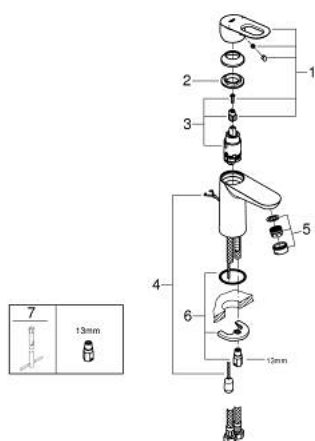

23 336 000 BAULOOP SINGLE-LEVER BASIN MIXER 1/2" S-SIZE

TOOTE KIRJELDUS

- Värvus: chrome
- single hole installation
- metal lever
- GROHE SmoothControl 28 mm ceramic cartridge
- GROHE LongLife finish
- GROHE EcoJoy - less water, perfect flow
- maximum flow rate (at 3 bar): 5 l/min
- rapid installation system
- retractable chain
- flexible connection hoses

23 336 000 **BAULoop SINGLE-LEVER BASIN MIXER 1/2"**
S-SIZE

VARUOSAD, juuli 2016 – nüüd

1: Lever (Tellimuse number 46695000)

2: Fitting ring (Tellimuse number 46715000)

3: Cartridge (Tellimuse number 46580000)

4: Chain (Tellimuse number 06815000)

5: Mousseur (Tellimuse number 48159000)

6: Shank mounting kit (Tellimuse number 46249000)

7: Mounting wrench (Tellimuse number 19017000)*

* Lisatarvikud