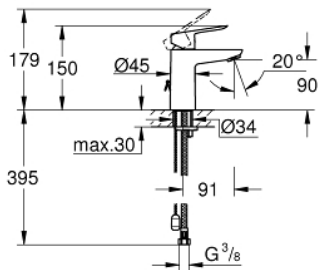

23 336 000 BAULOOP SINGLE-LEVER BASIN MIXER 1/2" S-SIZE

TOOTE KIRJELDUS

- Värvus: chrome
- single hole installation
- metal lever
- GROHE SmoothControl 28 mm ceramic cartridge
- GROHE LongLife finish
- GROHE EcoJoy - less water, perfect flow
- maximum flow rate (at 3 bar): 5 l/min
- rapid installation system
- retractable chain
- flexible connection hoses

23 336 000 **BAULoop SINGLE-LEVER BASIN MIXER 1/2"**
S-SIZE

VARUOSAD, juuli 2016 – nüüd

1: Lever (Tellimuse number 46695000)

2: Fitting ring (Tellimuse number 46715000)

3: Cartridge (Tellimuse number 46580000)

4: Chain (Tellimuse number 06815000)

5: Mousseur (Tellimuse number 48159000)

6: Shank mounting kit (Tellimuse number 46249000)

7: Mounting wrench (Tellimuse number 19017000)*

* Lisatarvikud