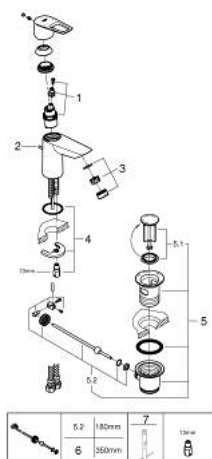

23 335 001 **BAULOOP SINGLE-LEVER BASIN MIXER 1/2"**  
**S-SIZE**

**TOOTE KIRJELDUS**

- Värvus: chrome
- single hole installation
- metal lever
- GROHE SmoothControl 28 mm ceramic cartridge
- with temperature limiter
- GROHE LongLife finish
- Protected Water Ways no contact of water with lead or nickel inside the tap
- GROHE EcoJoy - less water, perfect flow
- maximum flow rate (at 3 bar): 5 l/min
- rapid installation system
- plastic pop-up waste set 1 1/4"
- flexible connection hoses
- professional edition

## 23 335 001 BAULOOP SINGLE-LEVER BASIN MIXER 1/2" S-SIZE

### VARUOSAD, september 2018 – nüüd

- 1: Cartridge (Tellimuse number 48518000)
- 2: Pop-up rod (Tellimuse number 46739000)
- 3: Mousseur (Tellimuse number 48159000)
- 4: Shank mounting kit (Tellimuse number 46249000)
- 5: Waste set 1 1/4" (Tellimuse number 28910000)
- 5.1: Plug (Tellimuse number 07182000)
- 5.2: Eccentric rod (Tellimuse number 07052000)
- 6: Eccentric rod (Tellimuse number 07341000)\*
- 7: Mounting wrench (Tellimuse number 19017000)\*