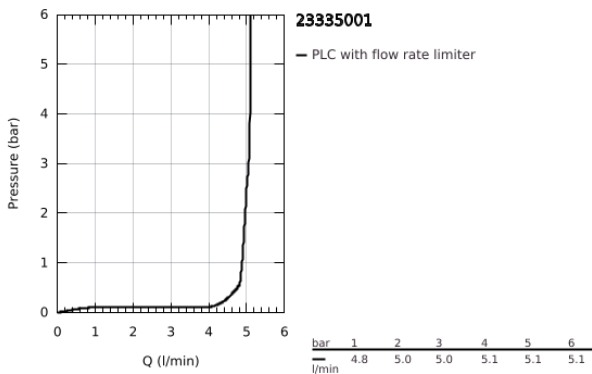

23 335 001 **BAULOOP SINGLE-LEVER BASIN MIXER 1/2"**  
**S-SIZE**

**TOOTE KIRJELDUS**

- Värvus: chrome
- single hole installation
- metal lever
- GROHE SmoothControl 28 mm ceramic cartridge
- with temperature limiter
- GROHE LongLife finish
- Protected Water Ways no contact of water with lead or nickel inside the tap
- GROHE EcoJoy - less water, perfect flow
- maximum flow rate (at 3 bar): 5 l/min
- rapid installation system
- plastic pop-up waste set 1 1/4"
- flexible connection hoses
- professional edition

## 23 335 001 BAULOOP SINGLE-LEVER BASIN MIXER 1/2" S-SIZE