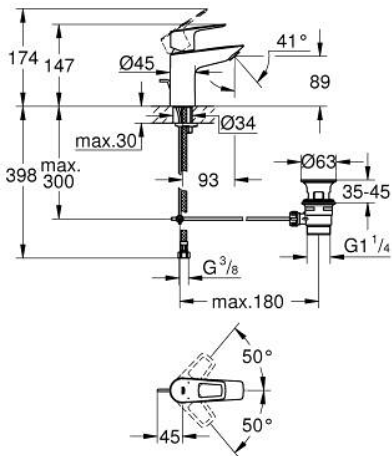

23 335 001 **BAULOOP SINGLE-LEVER BASIN MIXER 1/2"**  
**S-SIZE**

**TOOTE KIRJELDUS**

- Värvus: chrome
- single hole installation
- metal lever
- GROHE SmoothControl 28 mm ceramic cartridge
- with temperature limiter
- GROHE LongLife finish
- Protected Water Ways no contact of water with lead or nickel inside the tap
- GROHE EcoJoy - less water, perfect flow
- maximum flow rate (at 3 bar): 5 l/min
- rapid installation system
- plastic pop-up waste set 1 1/4"
- flexible connection hoses
- professional edition

## 23 335 001 BAULOOP SINGLE-LEVER BASIN MIXER 1/2" S-SIZE

### VARUOSAD, september 2018 – nüüd

- 1: Cartridge (Tellimuse number 48518000)
- 2: Pop-up rod (Tellimuse number 46739000)
- 3: Mousseur (Tellimuse number 48159000)
- 4: Shank mounting kit (Tellimuse number 46249000)
- 5: Waste set 1 1/4" (Tellimuse number 28910000)
- 5.1: Plug (Tellimuse number 07182000)
- 5.2: Eccentric rod (Tellimuse number 07052000)
- 6: Eccentric rod (Tellimuse number 07341000)\*
- 7: Mounting wrench (Tellimuse number 19017000)\*