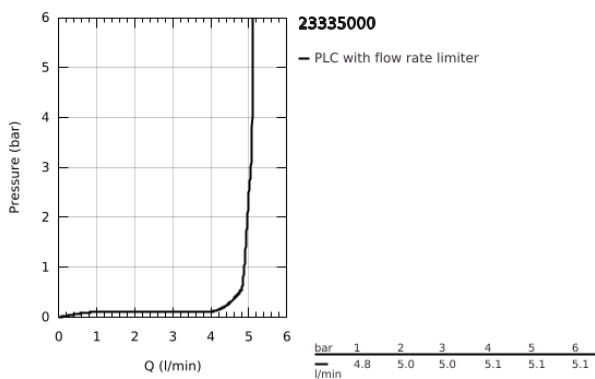

23 335 000 **BAULOOP SINGLE-LEVER BASIN MIXER 1/2"**
S-SIZE

TOOTE KIRJELDUS

- Värvus: chrome
- single hole installation
- metal lever
- GROHE SmoothControl 28 mm ceramic cartridge
- GROHE LongLife finish
- GROHE EcoJoy - less water, perfect flow
- maximum flow rate (at 3 bar): 5 l/min
- rapid installation system
- plastic pop-up waste set 1 1/4"
- flexible connection hoses

23 335 000 BAULOOP SINGLE-LEVER BASIN MIXER 1/2" S-SIZE

VARUOSAD, oktoober 2012 – nüüd

1: Lever (Tellimuse number 46695000)

2: Cartridge (Tellimuse number 46580000)

3: Pop-up rod (Tellimuse number 46739000)