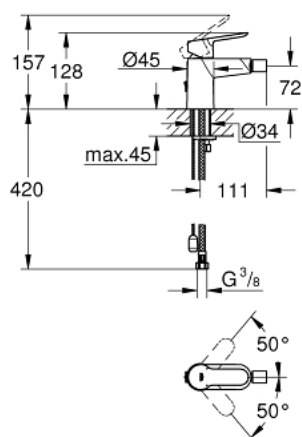

23 332 000 BAUEDGE SINGLE-LEVER BIDET MIXER 1/2"

TOOTE KIRJELDUS

- Värvus: chrome
- single hole installation
- metal lever
- GROHE SmoothControl 28 mm ceramic cartridge
- GROHE LongLife finish
- GROHE EcoJoy - less water, perfect flow
- maximum flow rate (at 3 bar): 5 l/min
- rapid installation system
- with ball joint
- retractable chain
- flexible connection hoses

23 332 000 BAUEDGE SINGLE-LEVER BIDET MIXER 1/2"

VARUOSAD, september 2012 – nüüd

1: Lever (Tellimuse number 46697000)

2: Cartridge (Tellimuse number 46580000)

3: Chain (Tellimuse number 06815000)

3.1: Chain support (Tellimuse number 0116100M)

4: Mousseur (Tellimuse number 13998000)

5: Shank mounting kit (Tellimuse number 46249000)

6: Mounting wrench (Tellimuse number 19017000)*

* Lisatarvikud