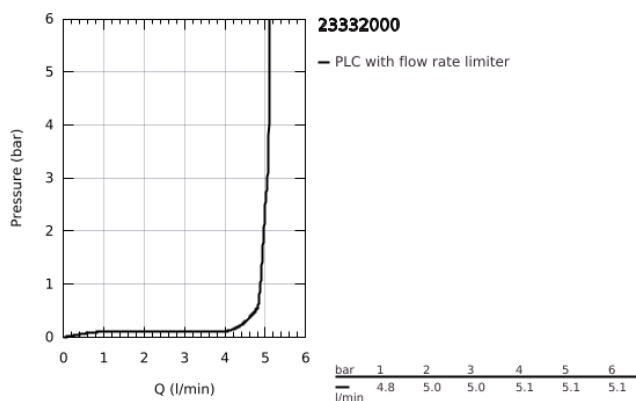

23 332 000 BAUEDGE SINGLE-LEVER BIDET MIXER 1/2"

TOOTE KIRJELDUS

- Värvus: chrome
- single hole installation
- metal lever
- GROHE SmoothControl 28 mm ceramic cartridge
- GROHE LongLife finish
- GROHE EcoJoy - less water, perfect flow
- maximum flow rate (at 3 bar): 5 l/min
- rapid installation system
- with ball joint
- retractable chain
- flexible connection hoses

23 332 000 BAUEDGE SINGLE-LEVER BIDET MIXER 1/2"

VARUOSAD, september 2012 – nüüd

1: Lever (Tellimuse number 46697000)

2: Cartridge (Tellimuse number 46580000)

3: Chain (Tellimuse number 06815000)

3.1: Chain support (Tellimuse number 0116100M)