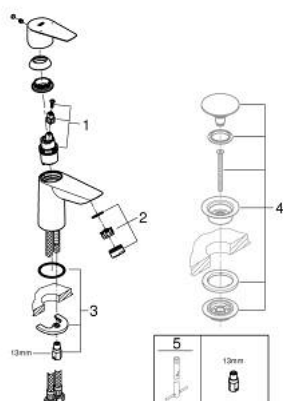

23 330 001 **BAUEDGE SINGLE-LEVER BASIN MIXER 1/2"**
S-SIZE

TOOTE KIRJELDUS

- Värvus: chrome
- single hole installation
- metal lever
- GROHE SmoothControl 28 mm ceramic cartridge
- with temperature limiter
- GROHE LongLife finish
- Protected Water Ways no contact of water with lead or nickel inside the tap
- GROHE EcoJoy - less water, perfect flow
- maximum flow rate (at 3 bar): 5 l/min
- rapid installation system
- smooth body
- flexible connection hoses
- professional edition

23 330 001 **BAUEDGE SINGLE-LEVER BASIN MIXER 1/2"**
S-SIZE

VARUOSAD, september 2018 – nüüd

- 1: Cartridge (Tellimuse number 48518000)
- 2: Mousseur (Tellimuse number 48159000)
- 3: Shank mounting kit (Tellimuse number 46249000)
- 4: Waste set with push-open plug (Tellimuse number 65807000)*
- 5: Mounting wrench (Tellimuse number 19017000)*