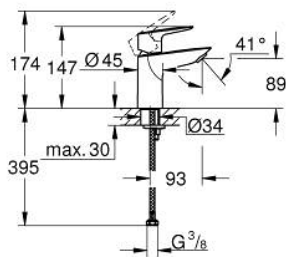

23 330 001 **BAUEDGE SINGLE-LEVER BASIN MIXER 1/2"**
S-SIZE

TOOTE KIRJELDUS

- Värvus: chrome
- single hole installation
- metal lever
- GROHE SmoothControl 28 mm ceramic cartridge
- with temperature limiter
- GROHE LongLife finish
- Protected Water Ways no contact of water with lead or nickel inside the tap
- GROHE EcoJoy - less water, perfect flow
- maximum flow rate (at 3 bar): 5 l/min
- rapid installation system
- smooth body
- flexible connection hoses
- professional edition

23 330 001 **BAUEDGE SINGLE-LEVER BASIN MIXER 1/2"**
S-SIZE

VARUOSAD, september 2018 – nüüd

- 1: Cartridge (Tellimuse number 48518000)
- 2: Mousseur (Tellimuse number 48159000)
- 3: Shank mounting kit (Tellimuse number 46249000)
- 4: Waste set with push-open plug (Tellimuse number 65807000)*
- 5: Mounting wrench (Tellimuse number 19017000)*