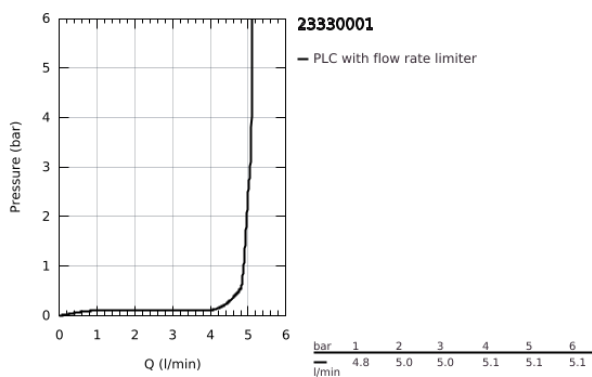

23 330 001 **BAUEDGE SINGLE-LEVER BASIN MIXER 1/2"**
S-SIZE

TOOTE KIRJELDUS

- Värvus: chrome
- single hole installation
- metal lever
- GROHE SmoothControl 28 mm ceramic cartridge
- with temperature limiter
- GROHE LongLife finish
- Protected Water Ways no contact of water with lead or nickel inside the tap
- GROHE EcoJoy - less water, perfect flow
- maximum flow rate (at 3 bar): 5 l/min
- rapid installation system
- smooth body
- flexible connection hoses
- professional edition

23 330 001 **BAUEDGE SINGLE-LEVER BASIN MIXER 1/2"**
S-SIZE

VARUOSAD, september 2018 – nüüd

- 1: Cartridge (Tellimuse number 48518000)
- 2: Mousseur (Tellimuse number 48159000)
- 3: Shank mounting kit (Tellimuse number 46249000)
- 4: Waste set with push-open plug (Tellimuse number 65807000)*
- 5: Mounting wrench (Tellimuse number 19017000)*